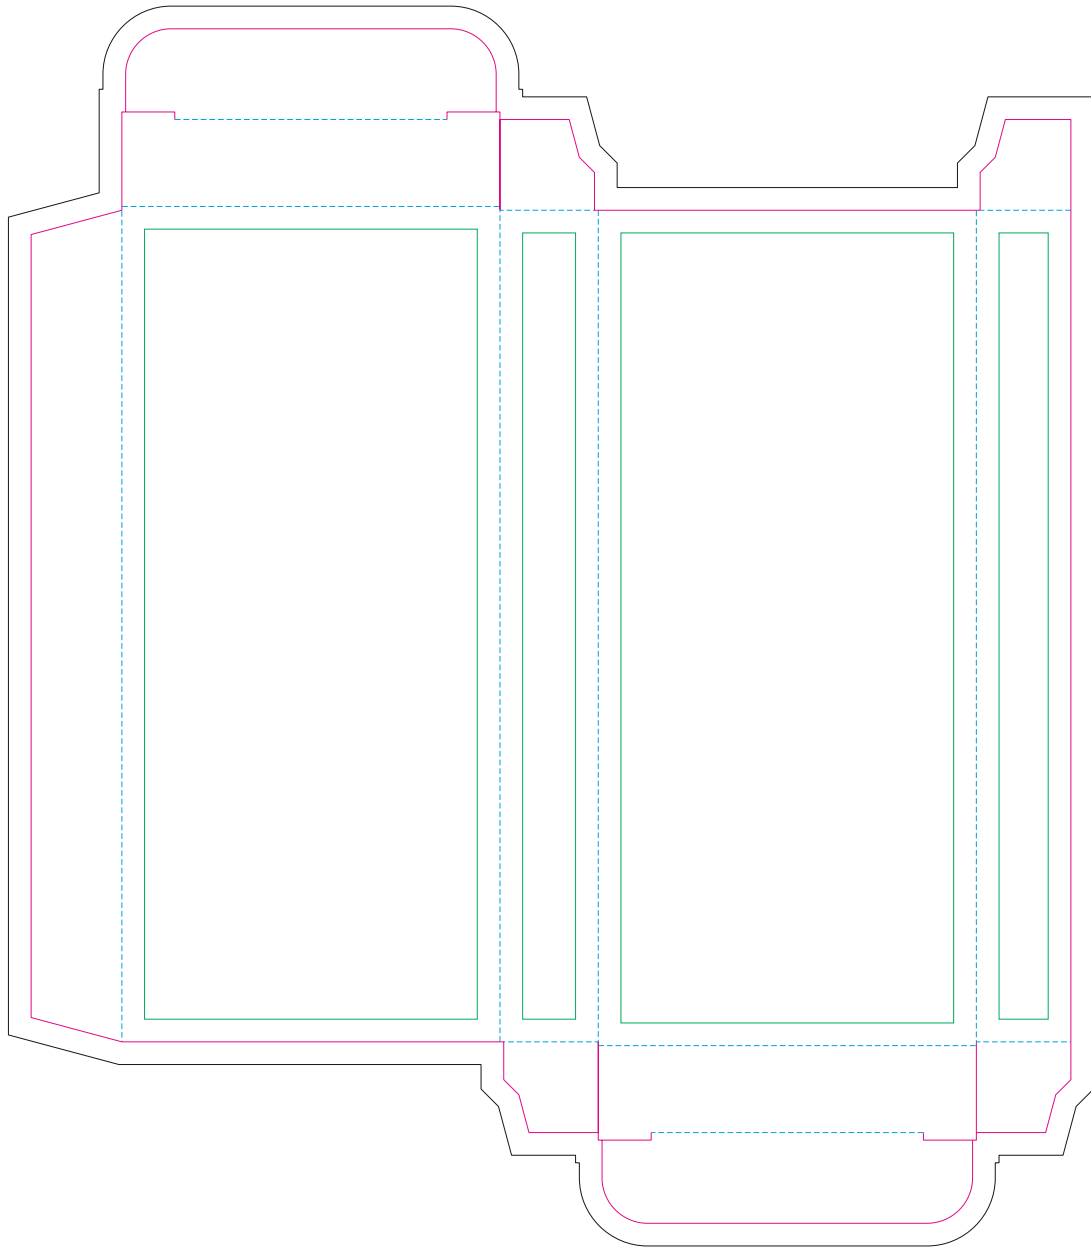

# Paperboard box

- Margin
- Edge of product
- Bleed limit 3-3 mm (background must fill it)
- - - - - Fold line

resolution: min. 300 DPI  
colours: CMYK  
formats: TIFF, PDF, EPS, AI, CDR

The green line indicates the area all non-background object-texts, logos, etc.  
The pink outline the maximum size of graphic visible on the product.  
The black line indicates the size of the required graphics including bleed.  
The blue line indicates the folding.