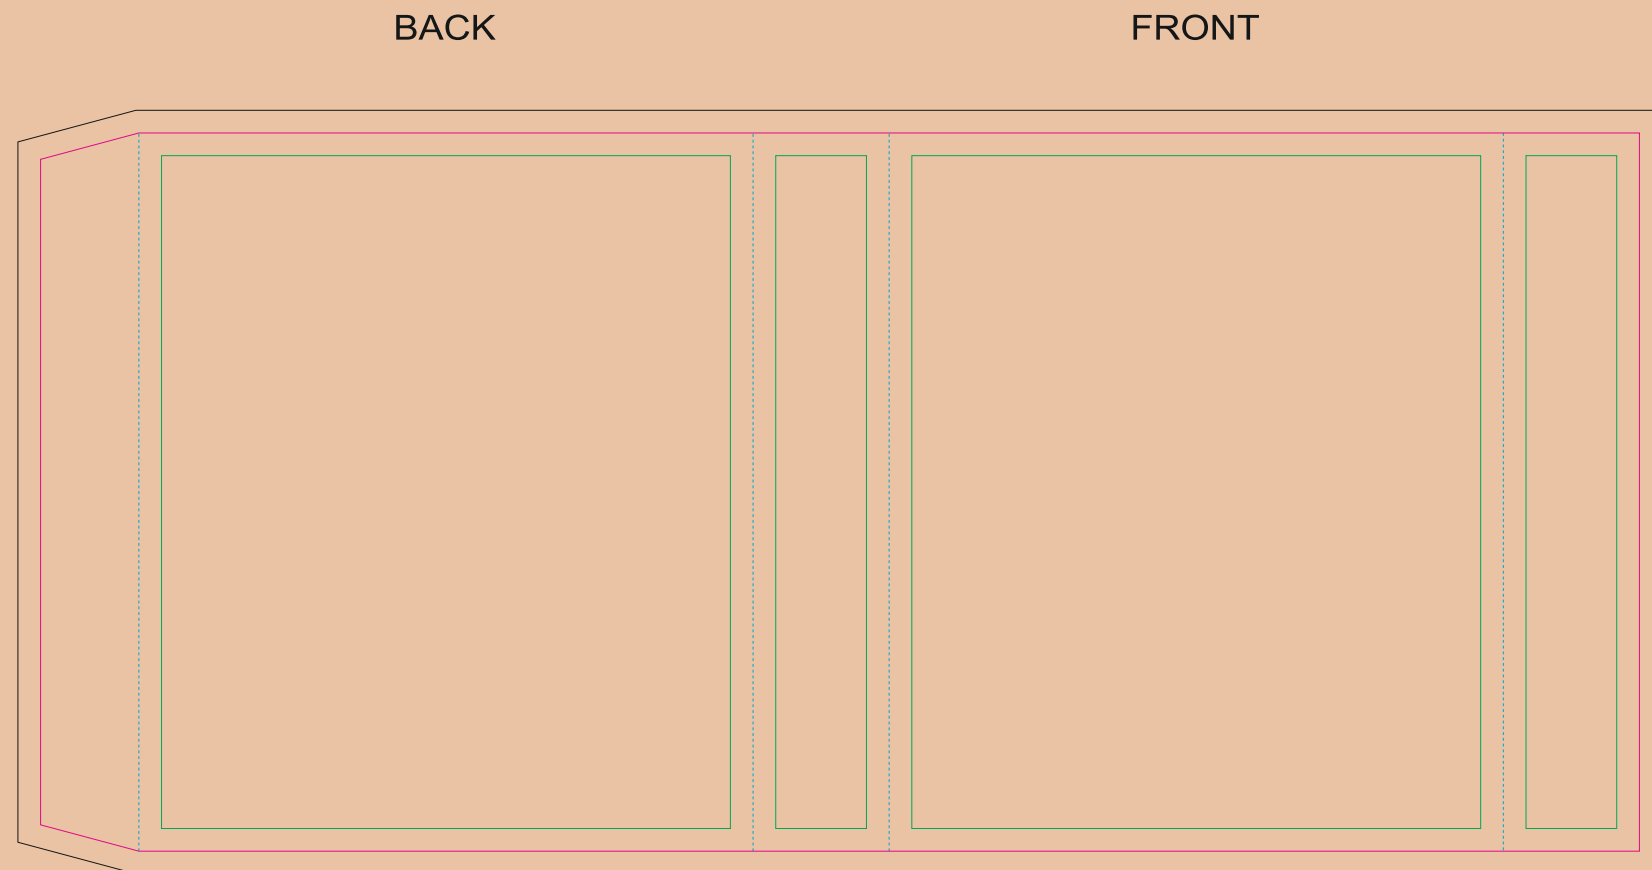

Kraft paper sleeve

The size of the paper sleeve is for reference only as product packaging size may vary.

- Margin
- Edge of product
- Bleed limit 3-3 mm (background must fill it)
- - - - - Fold line

resolution: min. 300 DPI
colours: CMYK
formats: TIFF, PDF, EPS, AI, CDR

The green line indicates the area all non-background object-texts, logos, etc.
The pink outline the maximum size of graphic visible on the product.
The black line indicates the size of the required graphics including bleed.
The blue line indicates the folding.