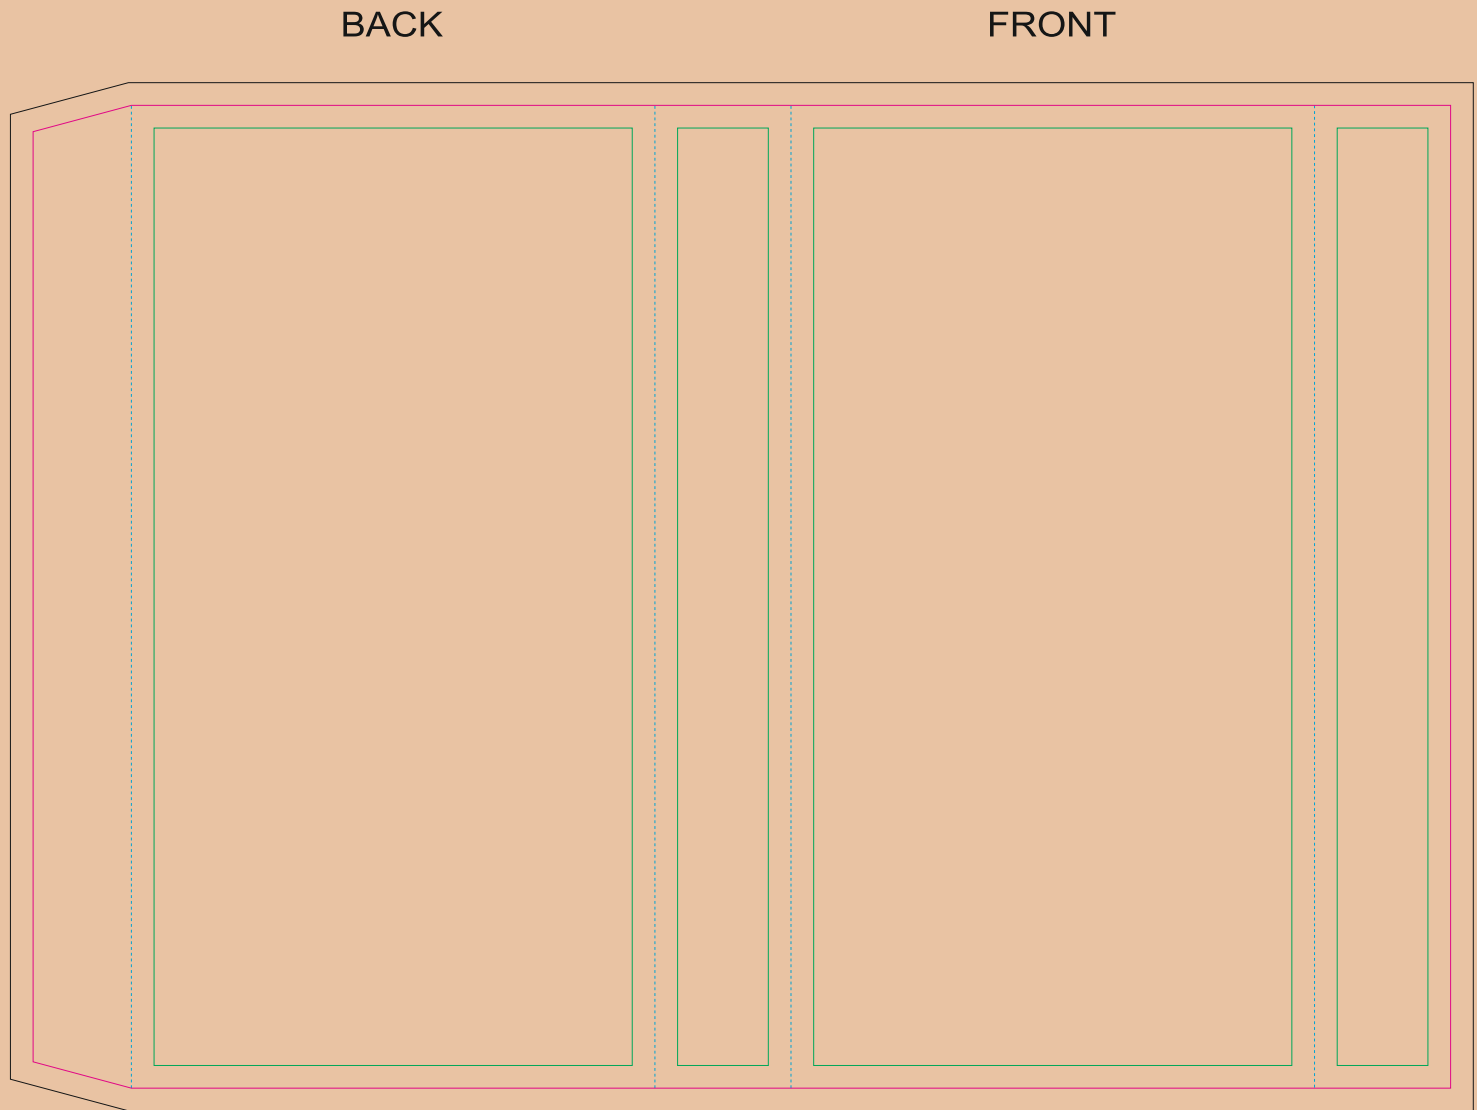

Kraft paper sleeve

The size of the paper sleeve is for reference only as product packaging size may vary.

- Margin
- Edge of product
- Bleed limit 3-3 mm (background must fill it)
- - - - - Fold line

resolution: min. 300 DPI
colours: CMYK
formats: TIFF, PDF, EPS, AI, CDR

The green line indicates the area all non-background object-texts, logos, etc.
The pink outline the maximum size of graphic visible on the product.
The black line indicates the size of the required graphics including bleed.
The blue line indicates the folding.