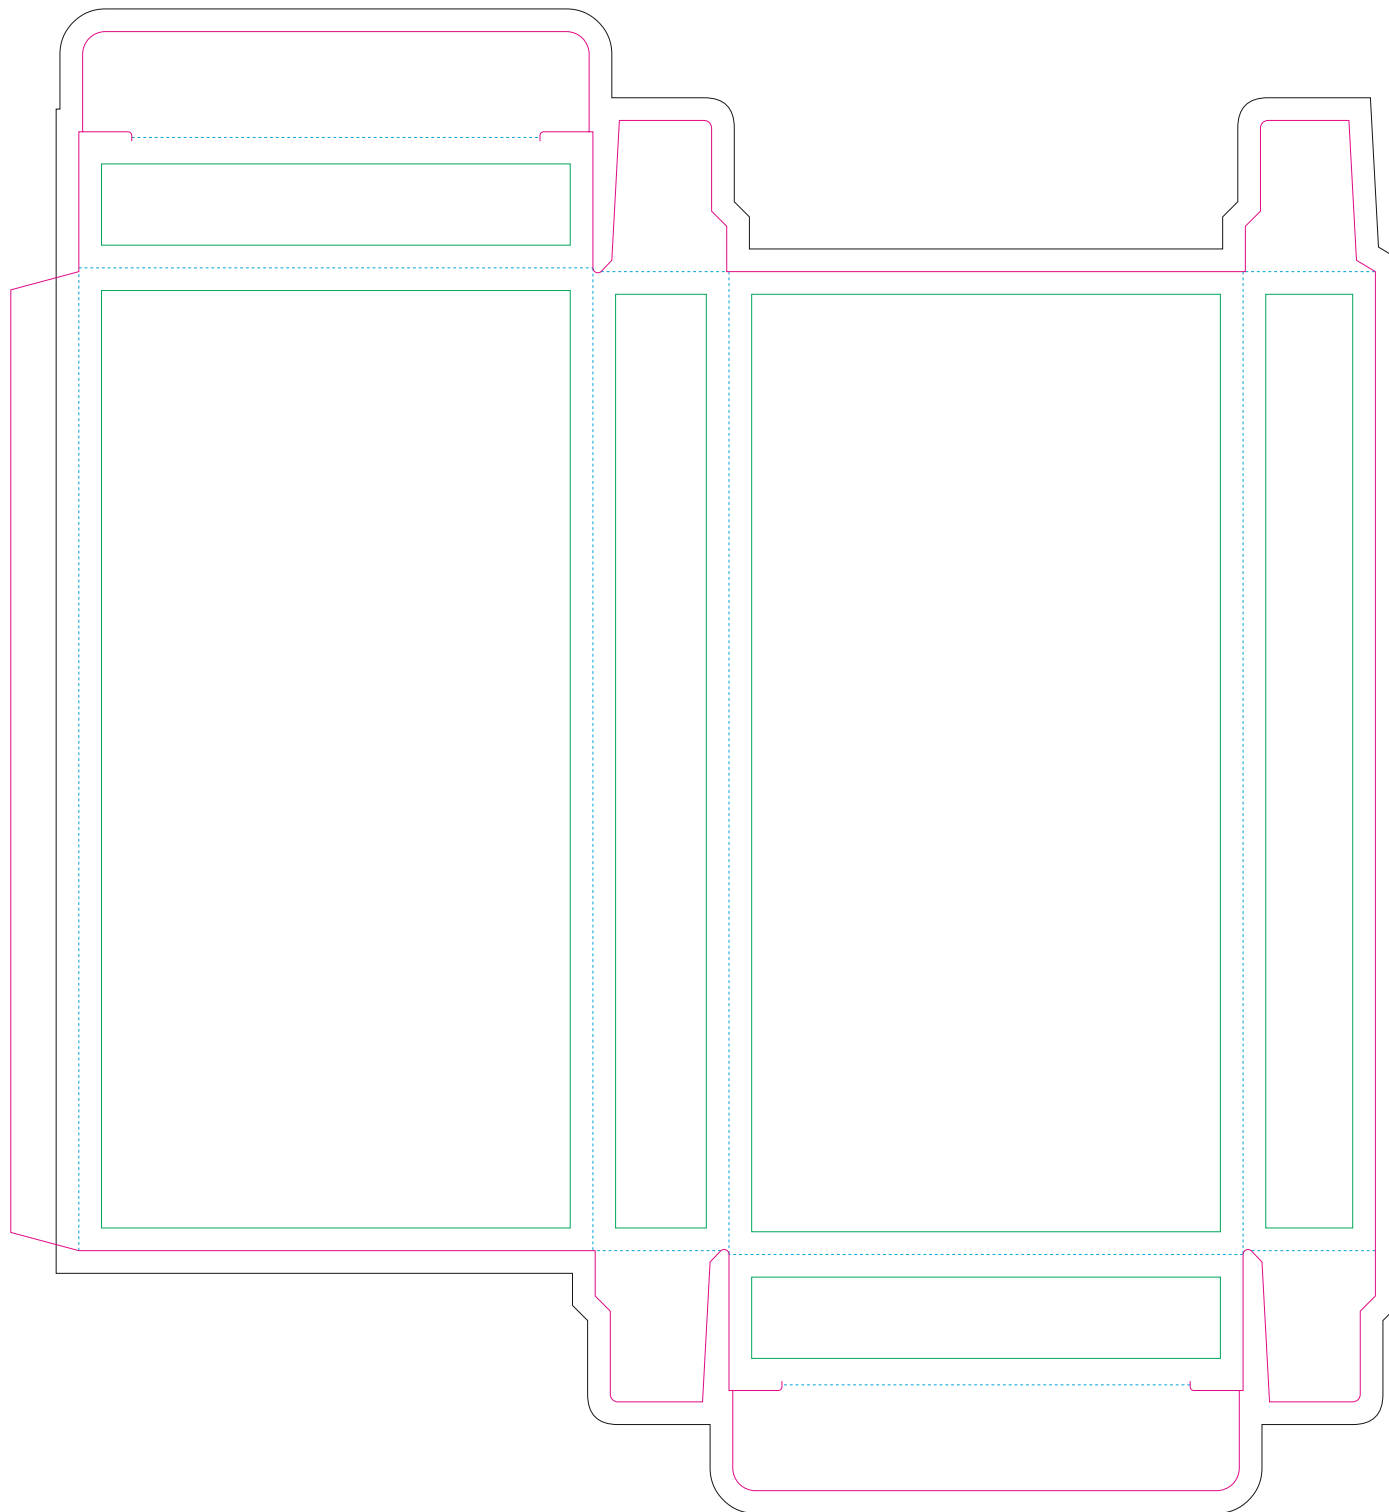

Paperboard box

- Margin
- Edge of product
- Bleed limit 3-3 mm (background must fill it)
- - - - - Fold line

resolution: min. 300 DPI
colours: CMYK
formats: TIFF, PDF, EPS, AI, CDR

The green line indicates the area all non-background object-texts, logos, etc.
The pink outline the maximum size of graphic visible on the product.
The black line indicates the size of the required graphics including bleed.
The blue line indicates the folding.