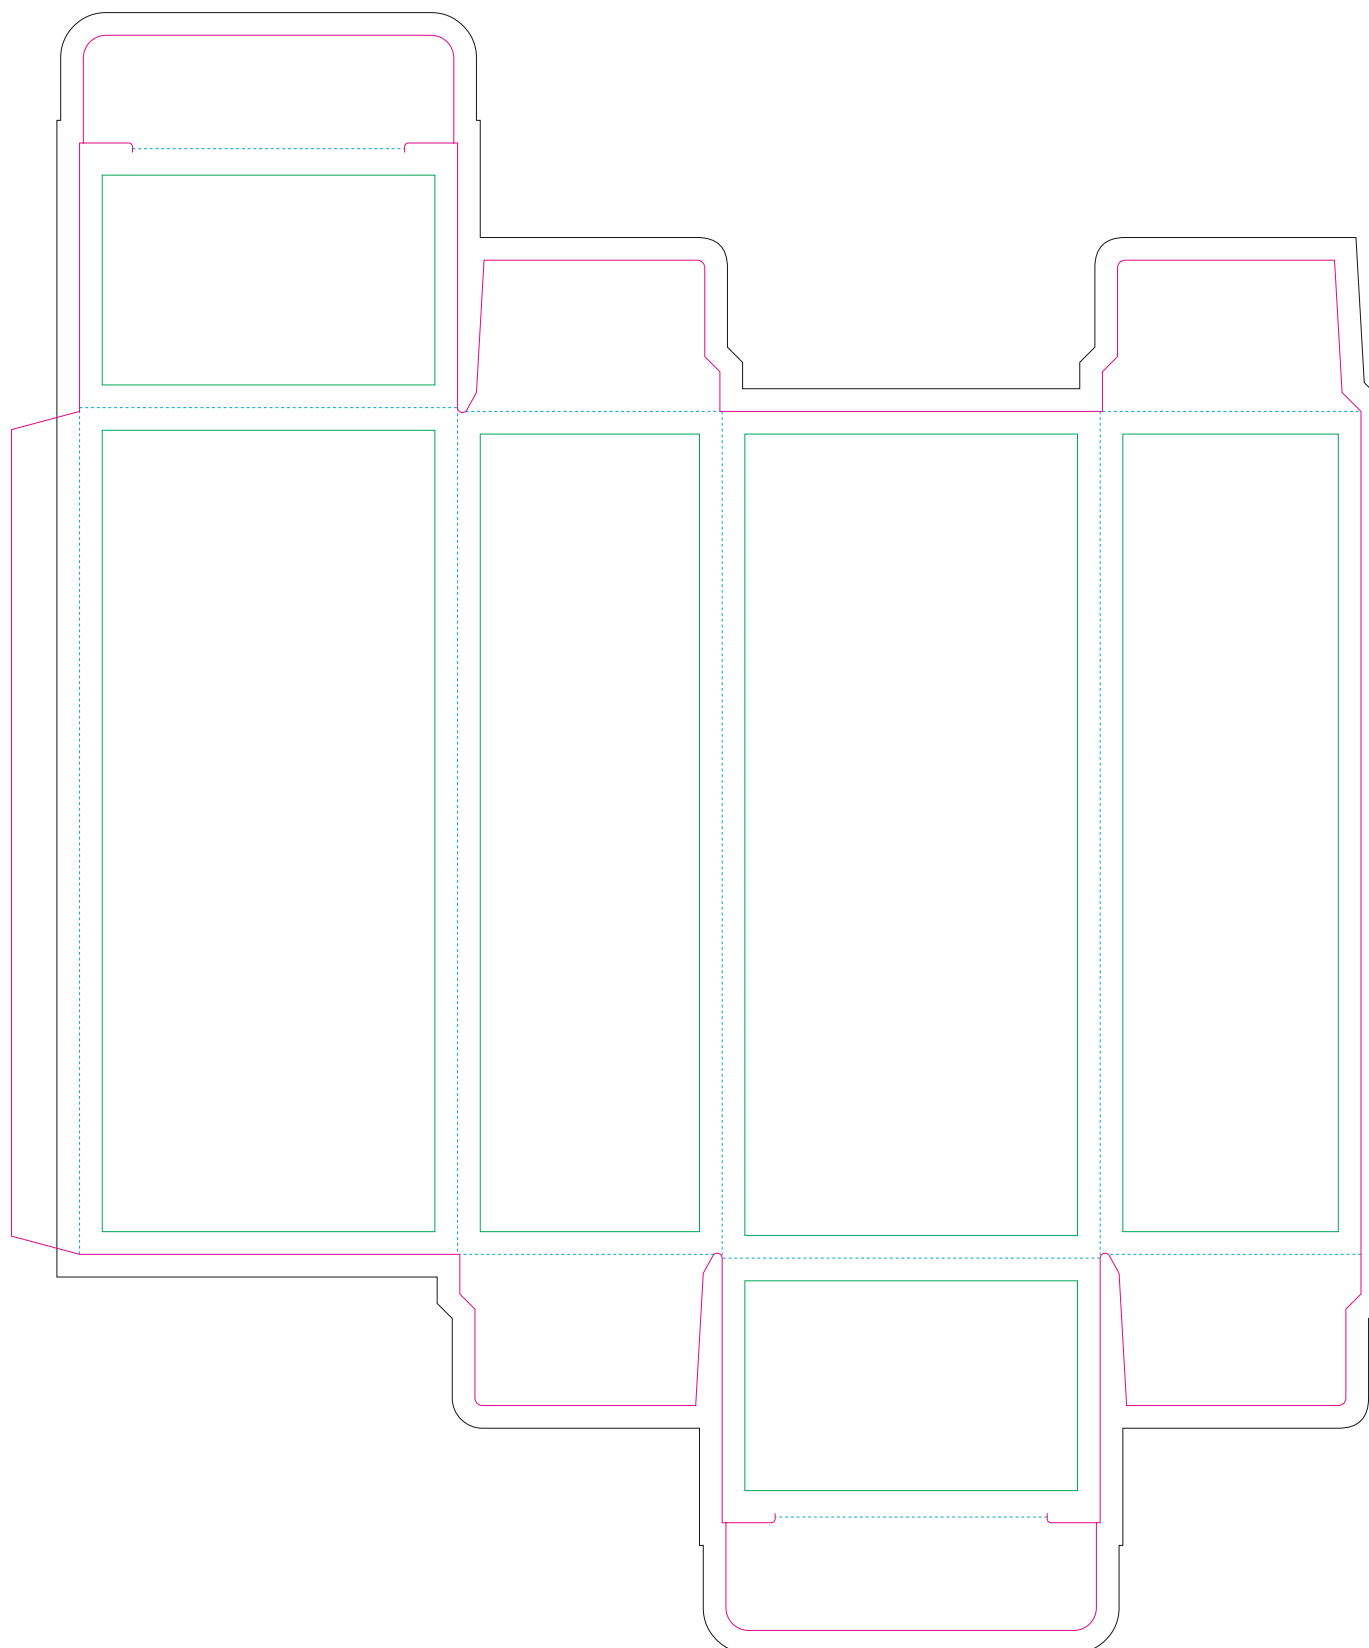

# Paperboard box

- Margin
- Edge of product
- Bleed limit 3-3 mm (background must fill it)
- - - - - Fold line

resolution: min. 300 DPI  
colours: CMYK  
formats: TIFF, PDF, EPS, AI, CDR

The green line indicates the area all non-background object-texts, logos, etc.  
The pink outline the maximum size of graphic visible on the product.  
The black line indicates the size of the required graphics including bleed.  
The blue line indicates the folding.