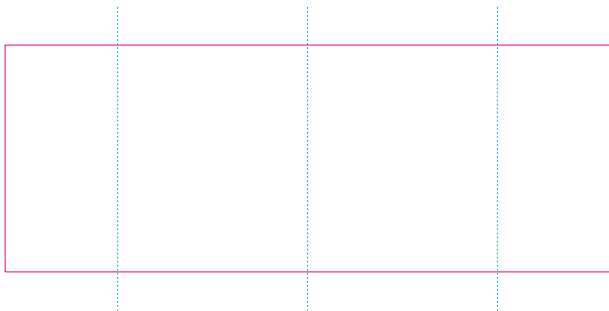

ER 1

— Edge of graphics

- - - - centerlines

resolution: min. 300 DPI

colours: CMYK

formats: TIFF, PDF, EPS, AI, CDR

The pink outline the maximum size of graphic visible on the product.

The blue dash line indicates the center line of the left, right and middle side of object.