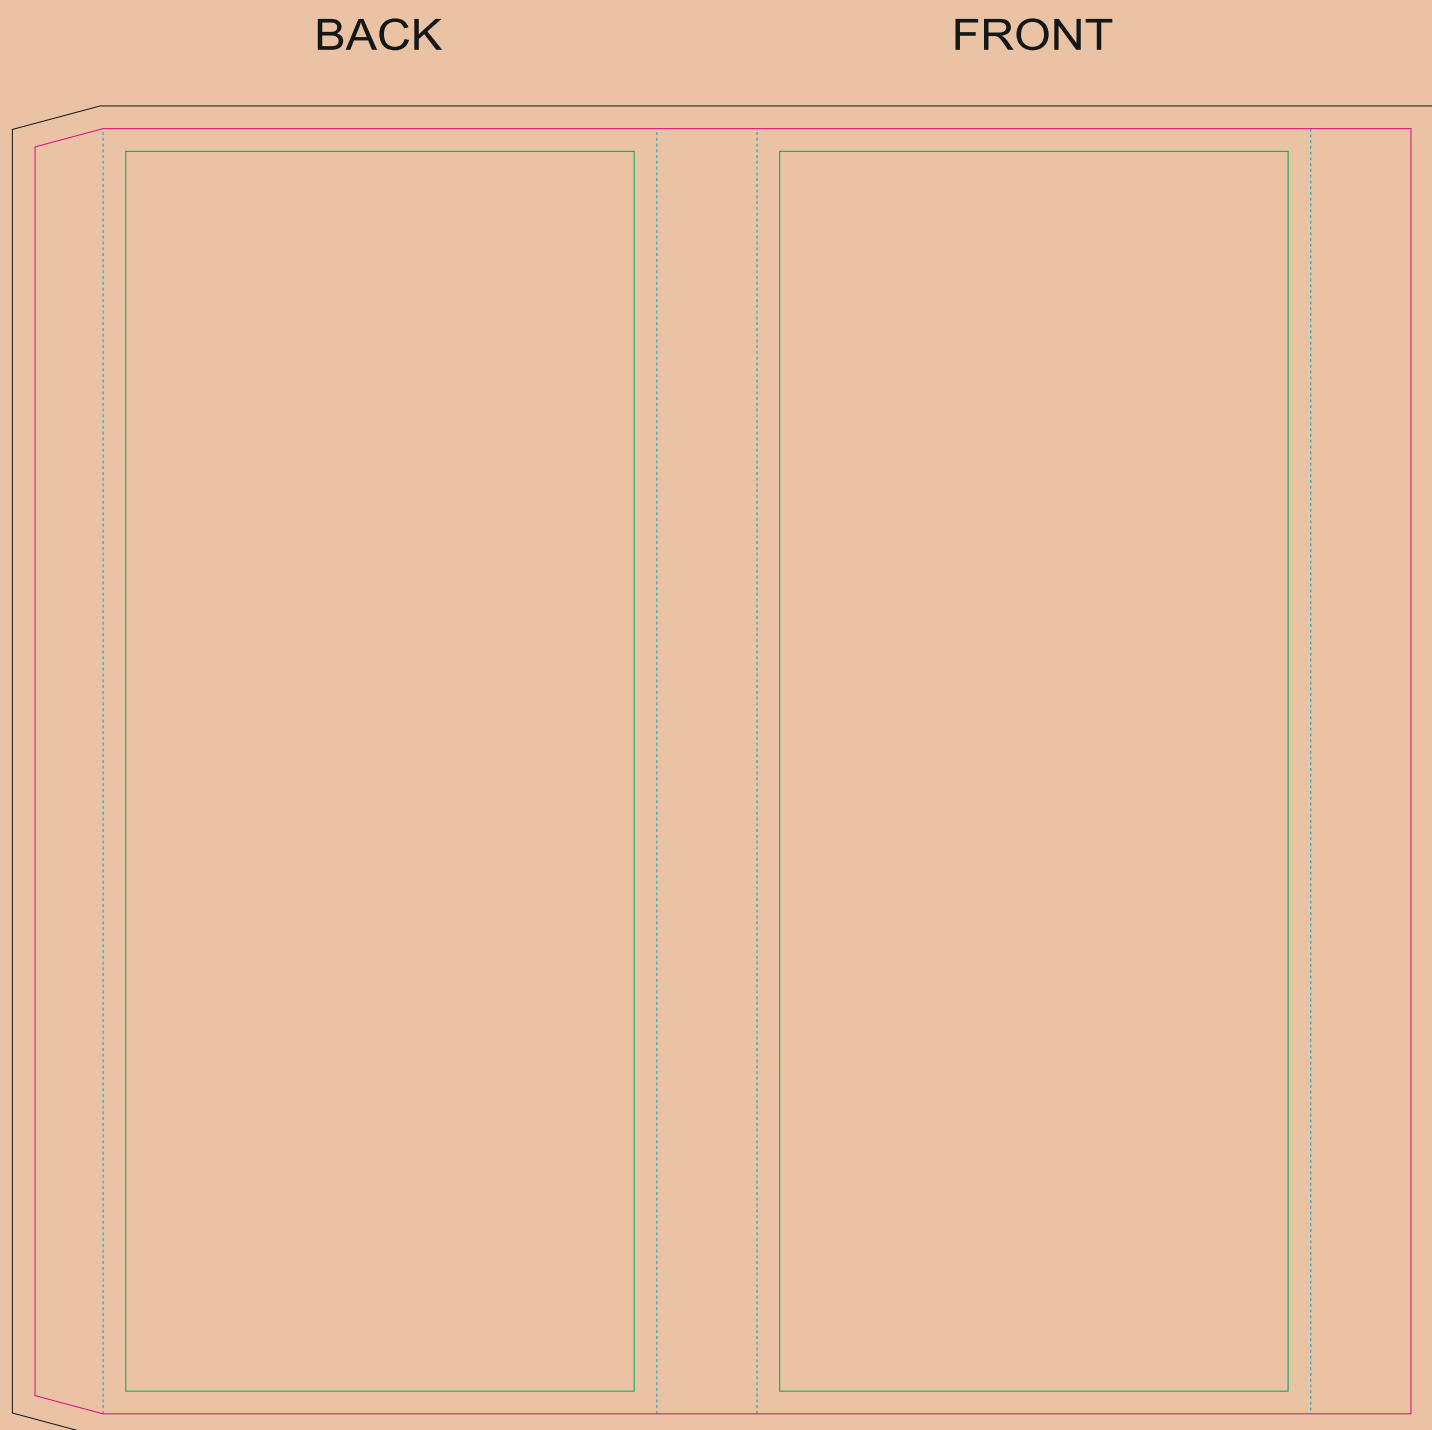

The size of the paper sleeve is for reference only as product packaging size may vary.

Kraft paper sleeve

- Margin
- Edge of product
- Bleed limit 3-3 mm (background must fill it)
- - - - - Fold line

resolution: min. 300 DPI
colours: CMYK
formats: TIFF, PDF, EPS, AI, CDR

The green line indicates the area all non-background object-texts, logos, etc.
The pink outline the maximum size of graphic visible on the product.
The black line indicates the size of the required graphics including bleed.
The blue line indicates the folding.