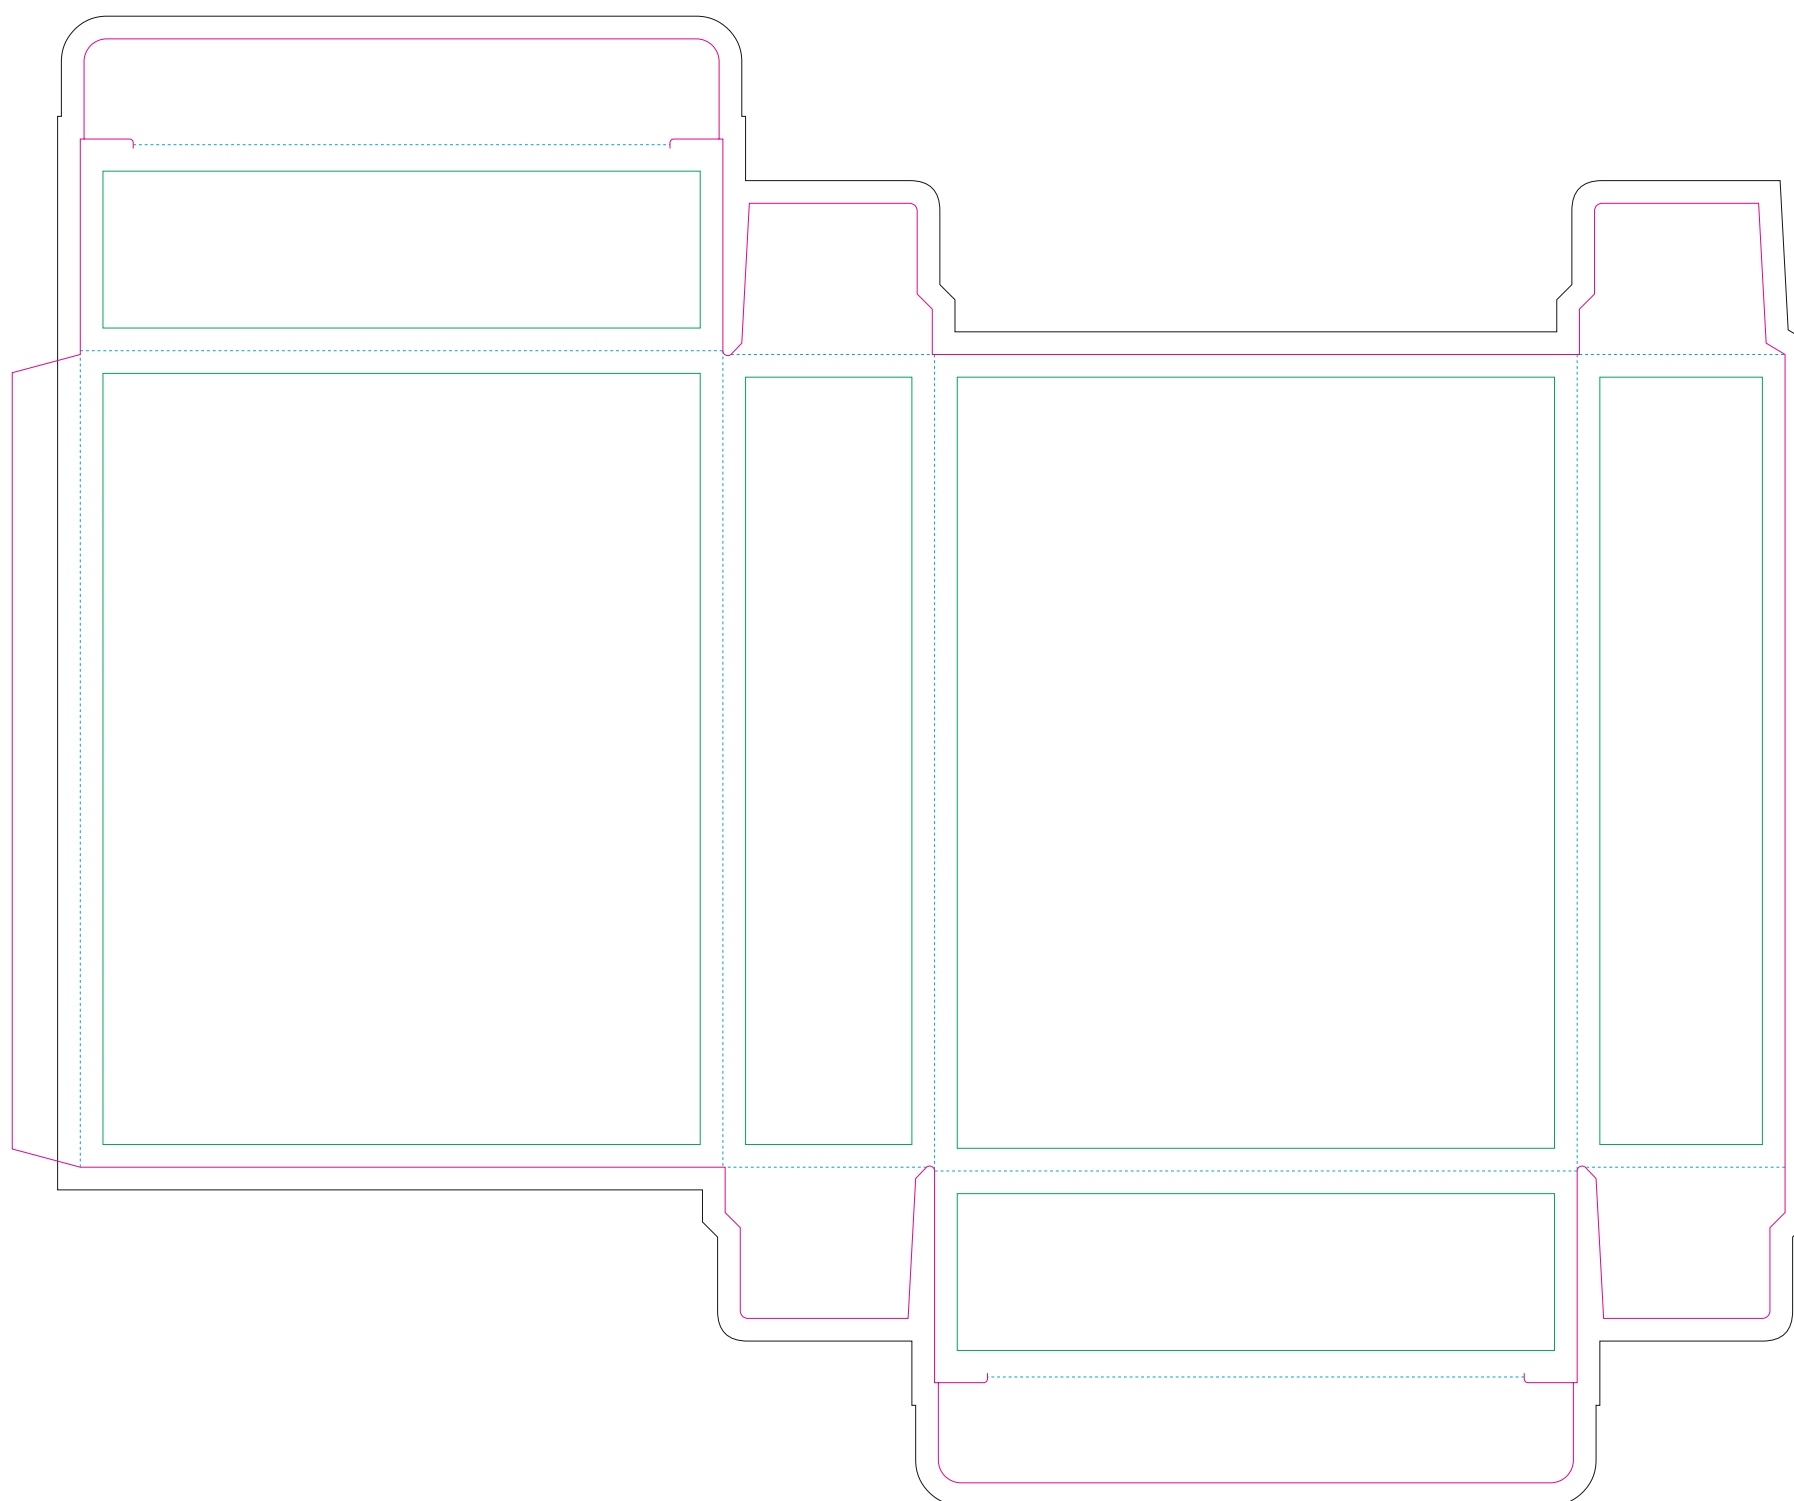

Paperboard box

- Margin
- Edge of product
- Bleed limit 3-3 mm (background must fill it)
- - - - - Fold line

resolution: min. 300 DPI
colours: CMYK
formats: TIFF, PDF, EPS, AI, CDR

The green line indicates the area all non-background object-texts, logos, etc.
The pink outline the maximum size of graphic visible on the product.
The black line indicates the size of the required graphics including bleed.
The blue line indicates the folding.