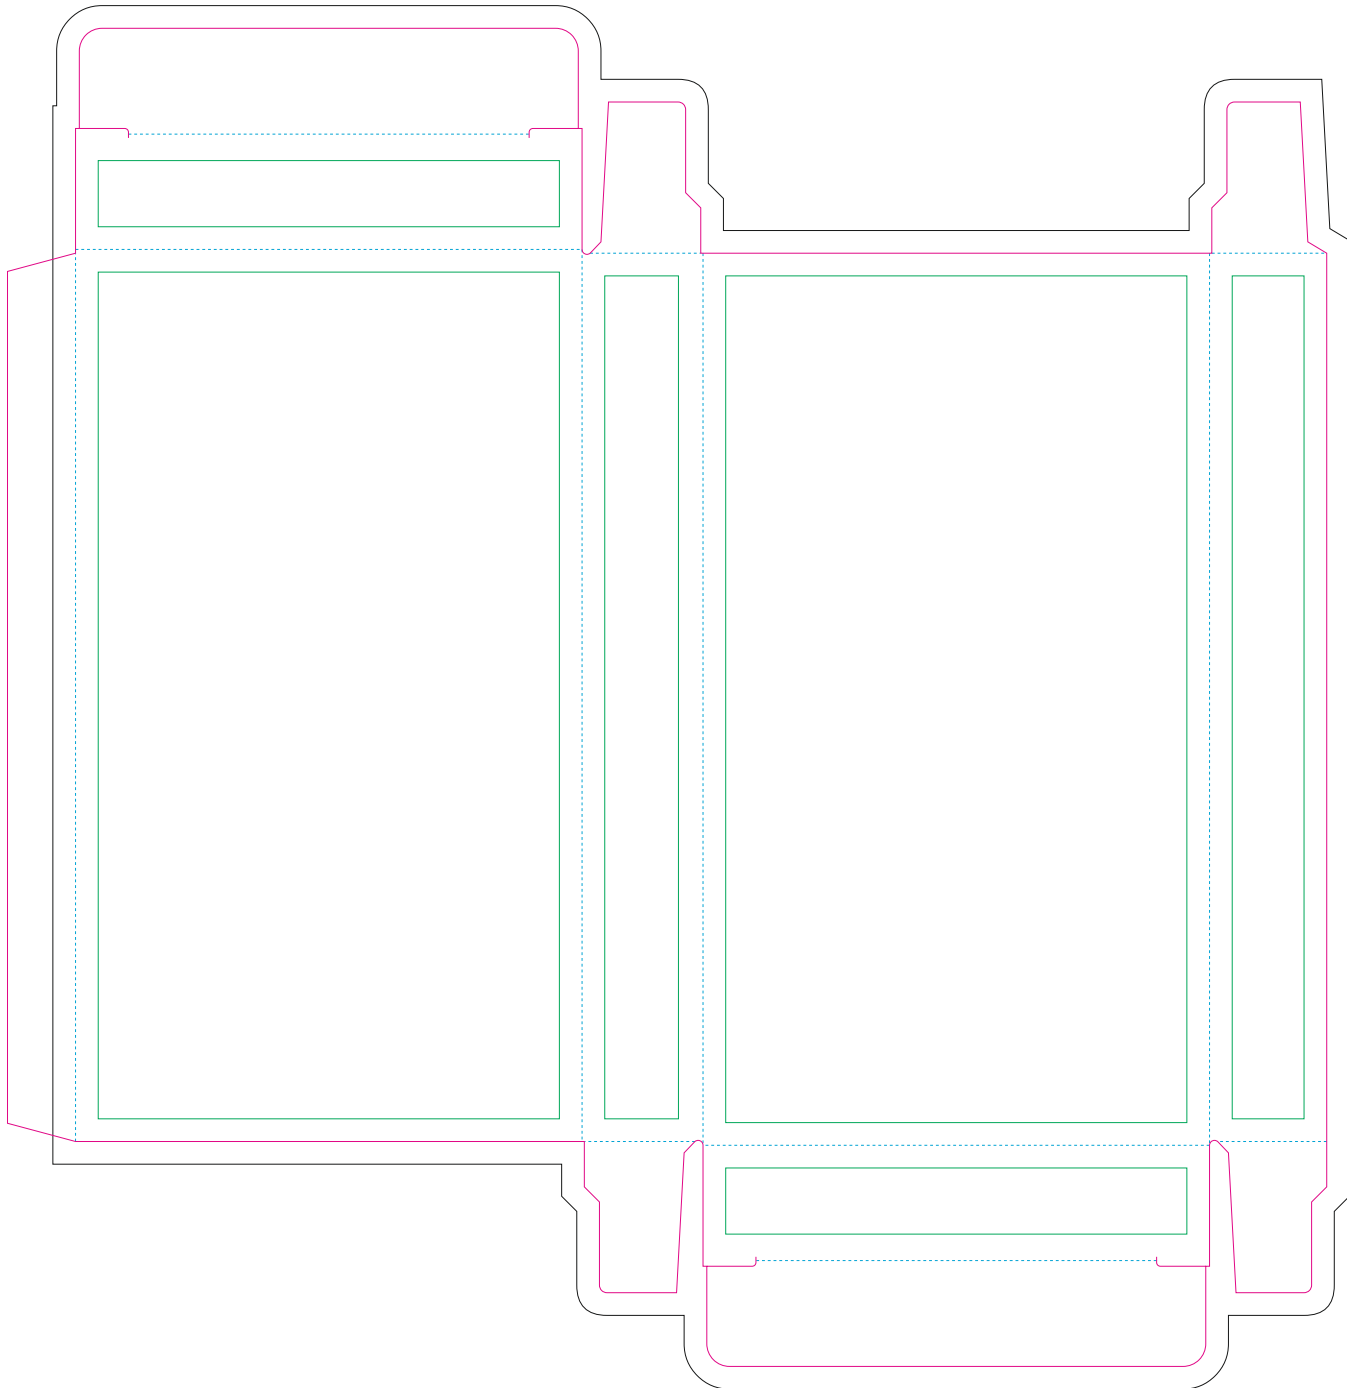

# Paperboard box

- Margin
- Edge of product
- Bleed limit 3-3 mm (background must fill it)
- - - - Fold line

resolution: min. 300 DPI  
colours: CMYK  
formats: TIFF, PDF, EPS, AI, CDR

The green line indicates the area all non-background object-texts, logos, etc.  
The pink outline the maximum size of graphic visible on the product.  
The black line indicates the size of the required graphics including bleed.  
The blue line indicates the folding.