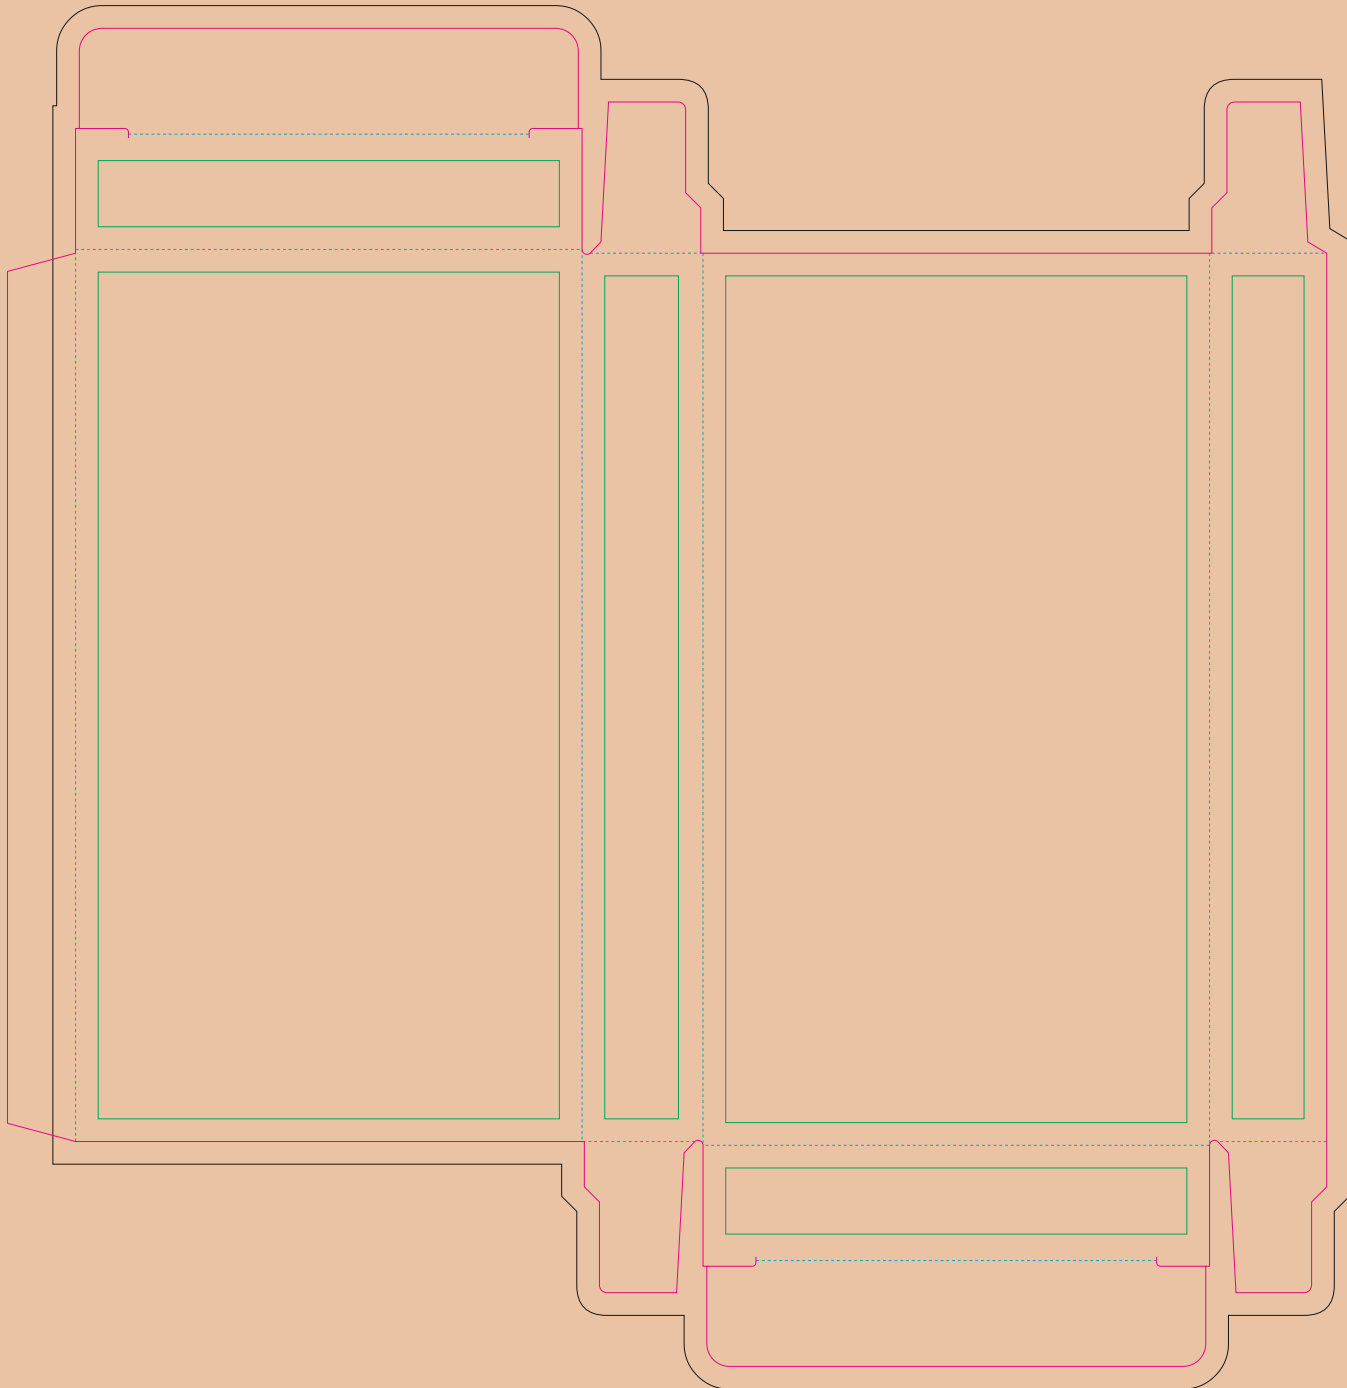

Kraft Paperboard box

- Margin
- Edge of product
- Bleed limit 3-3 mm (background must fill it)
- - - - - Fold line

resolution: min. 300 DPI
colours: CMYK
formats: TIFF, PDF, EPS, AI, CDR

The green line indicates the area all non-background object-texts, logos, etc.
The pink outline the maximum size of graphic visible on the product.
The black line indicates the size of the required graphics including bleed.
The blue line indicates the folding.