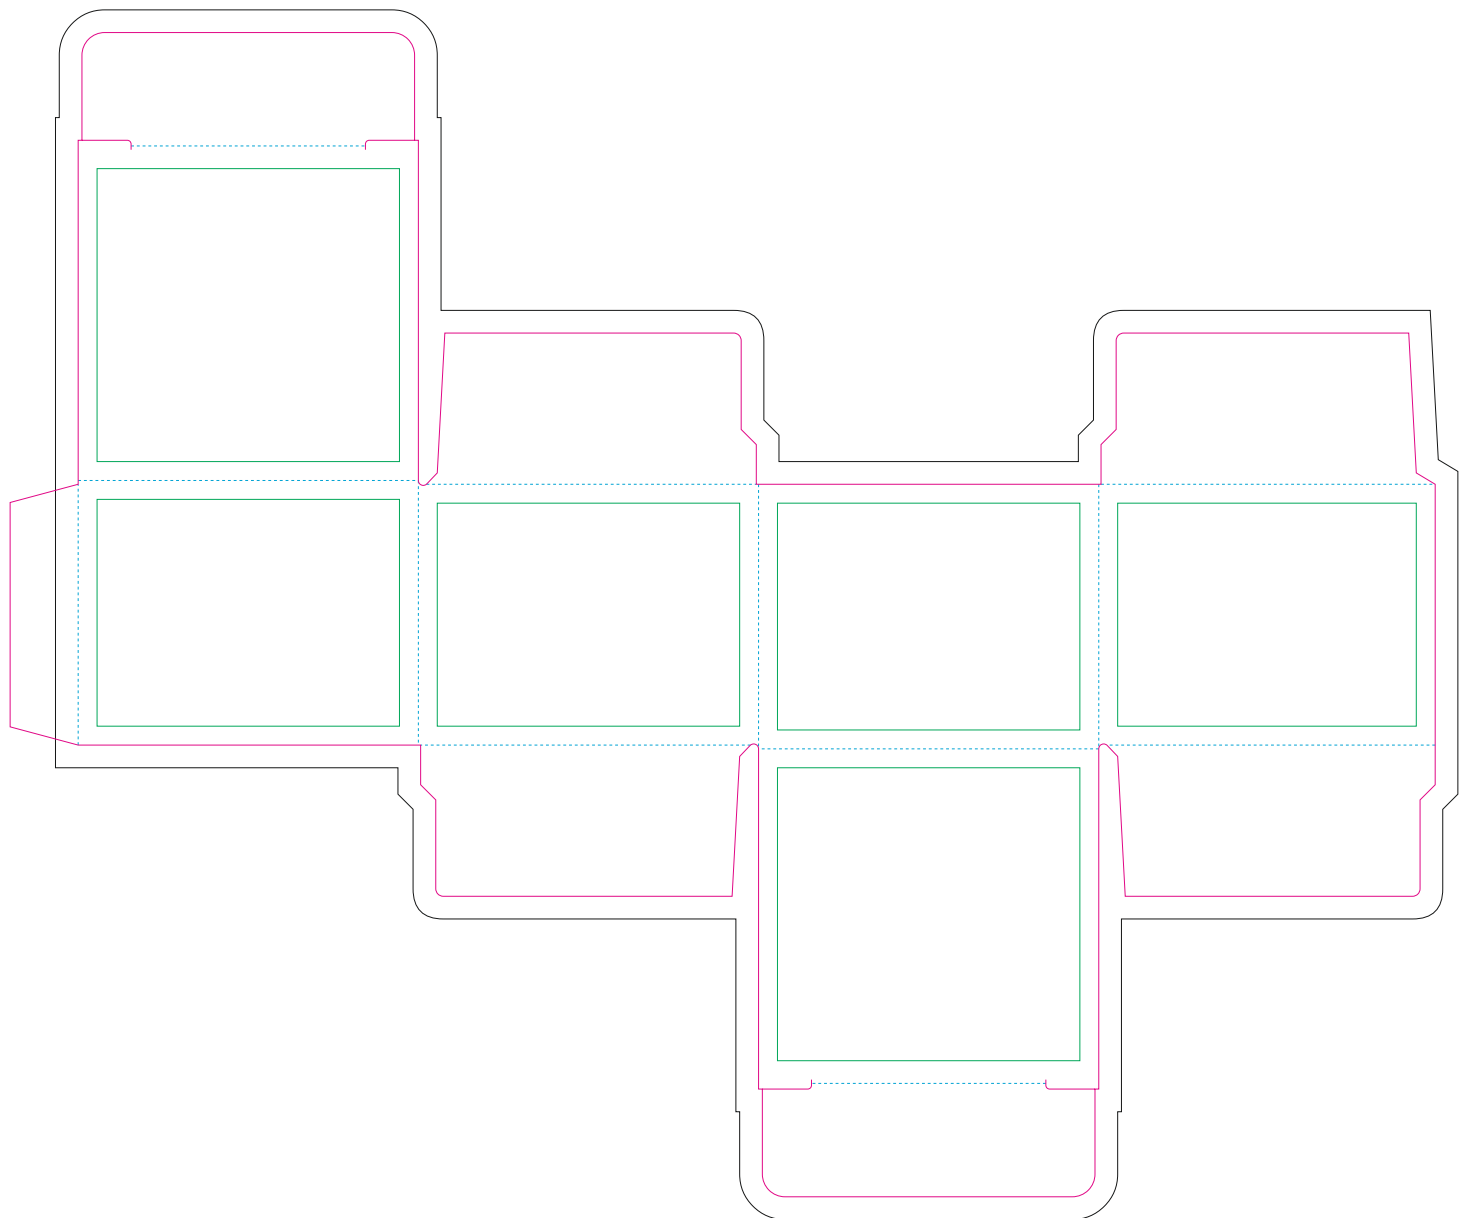

# Paperboard box

- Margin
- Edge of product
- Bleed limit 3-3 mm (background must fill it)
- - - - - Fold line

resolution: min. 300 DPI  
colours: CMYK  
formats: TIFF, PDF, EPS, AI, CDR

The green line indicates the area all non-background object-texts, logos, etc.  
The pink outline the maximum size of graphic visible on the product.  
The black line indicates the size of the required graphics including bleed.  
The blue line indicates the folding.