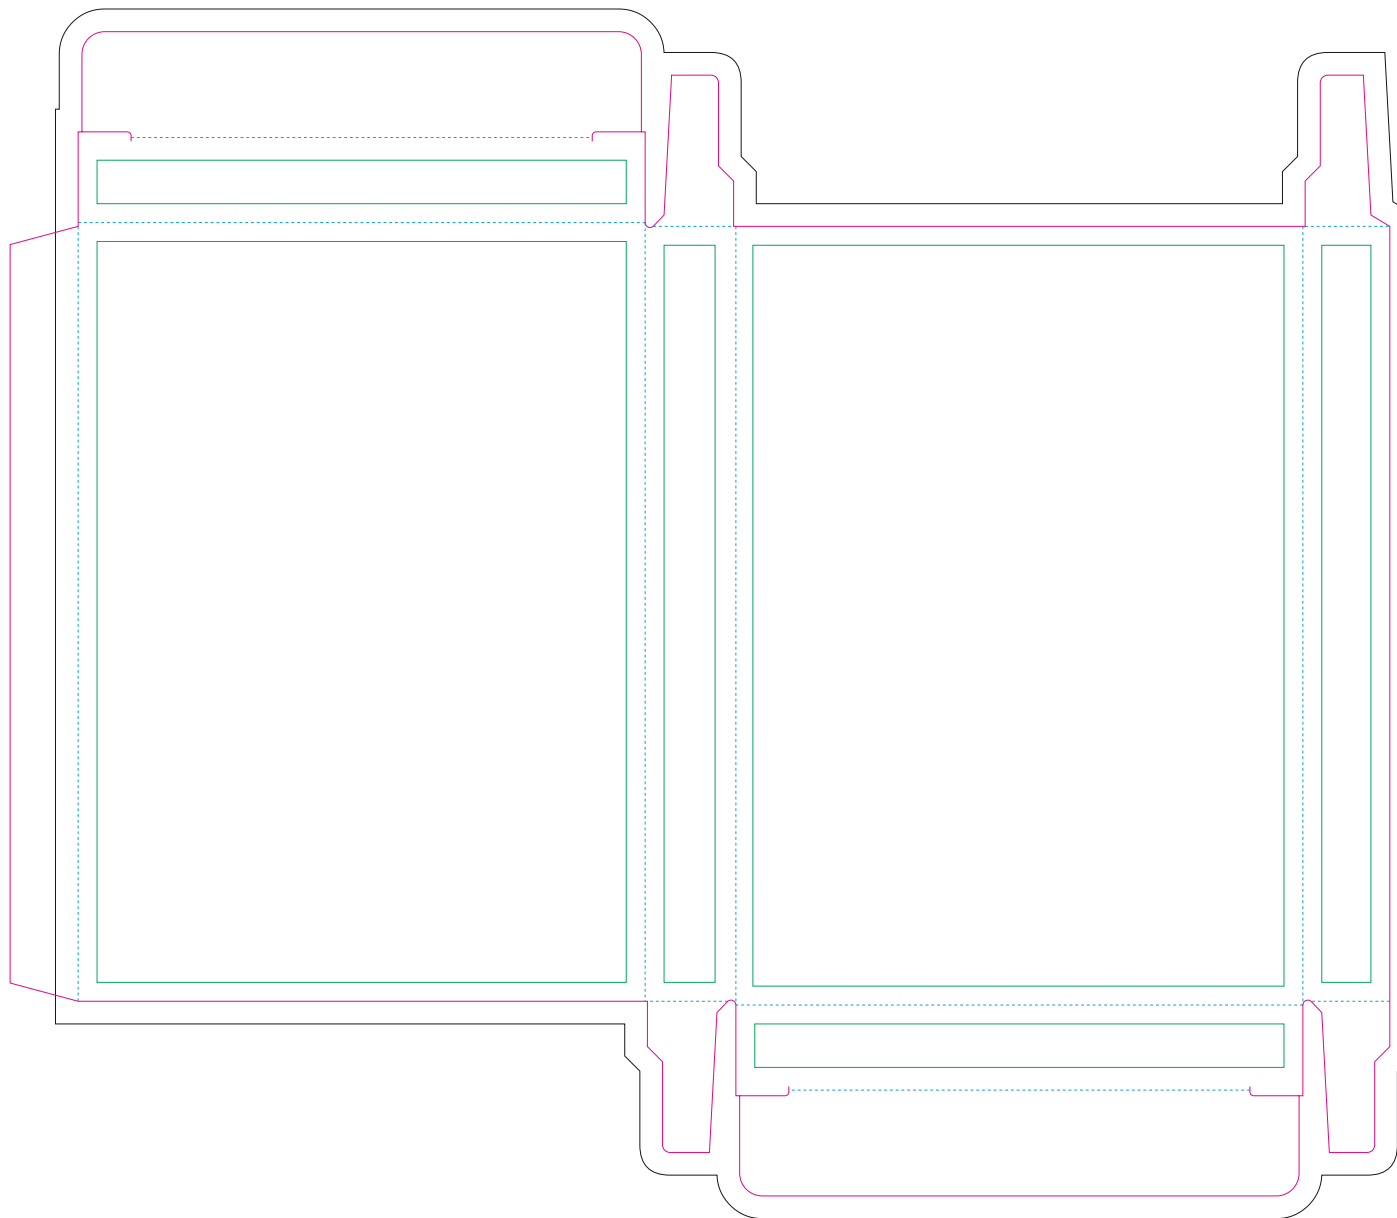

Paperboard box

- Margin
- Edge of product
- Bleed limit 3-3 mm (background must fill it)
- - - - - Fold line

resolution: min. 300 DPI
colours: CMYK
formats: TIFF, PDF, EPS, AI, CDR

The green line indicates the area all non-background object-texts, logos, etc.
The pink outline the maximum size of graphic visible on the product.
The black line indicates the size of the required graphics including bleed.
The blue line indicates the folding.