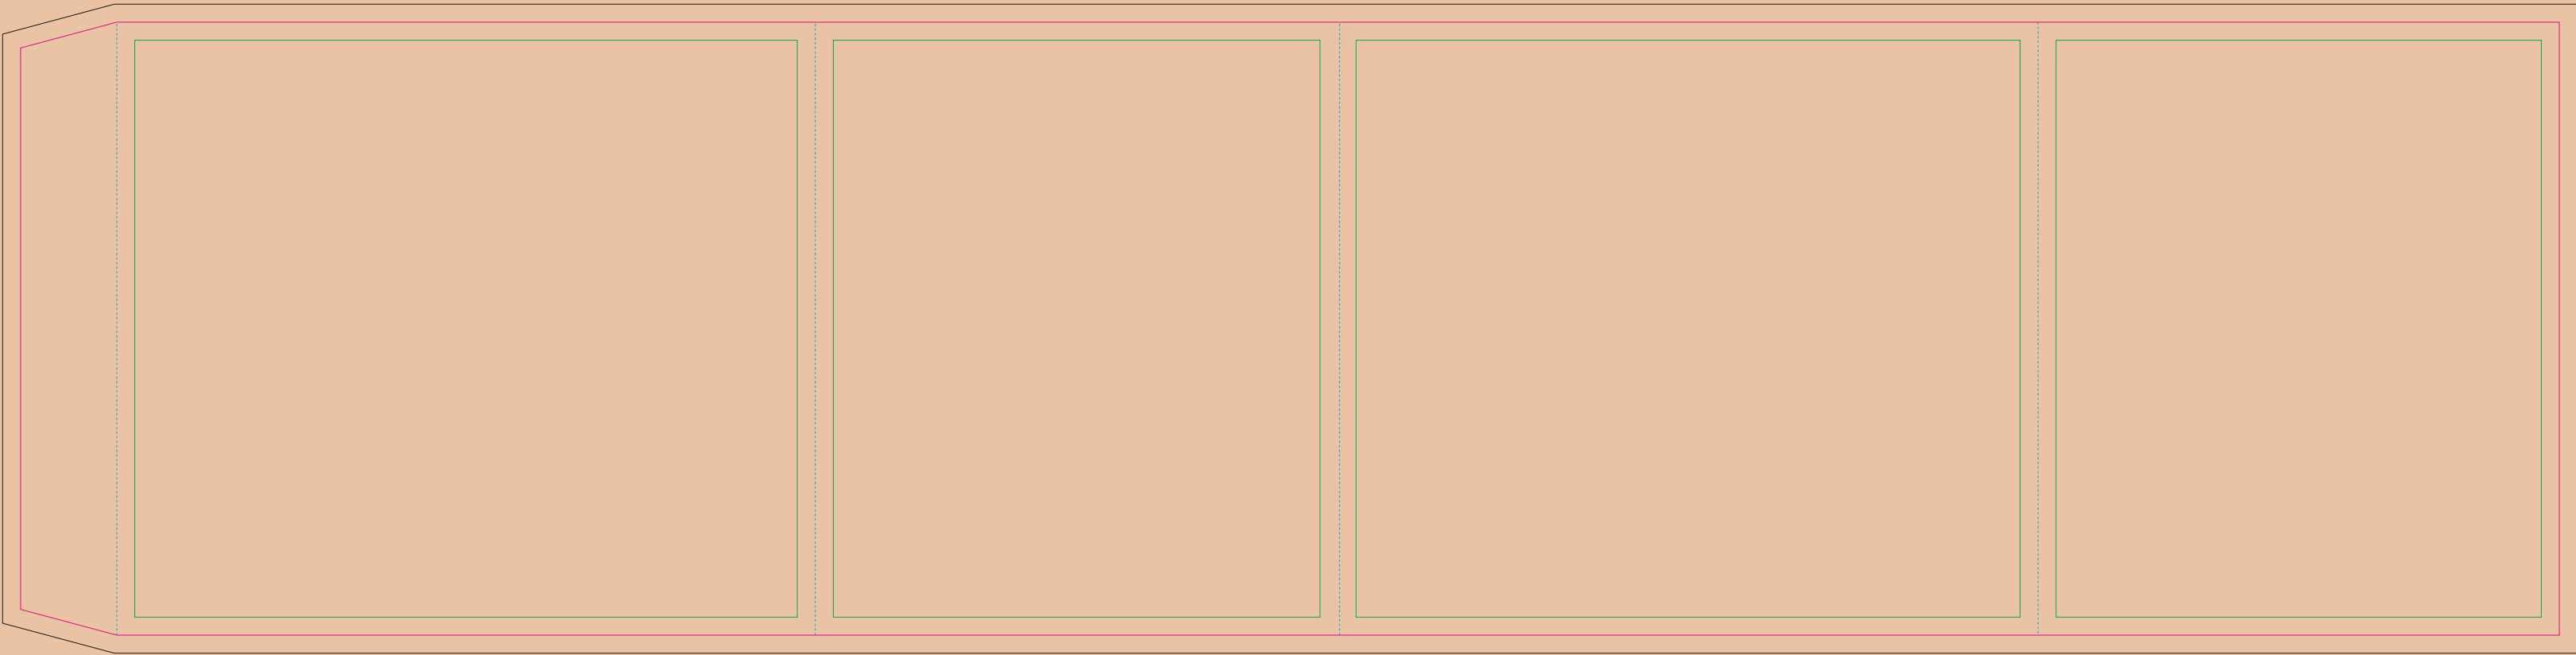

# Kraft paper sleeve

The size of the paper sleeve is for reference only as product packaging size may vary.

BACK

FRONT

- Margin
- Edge of product
- Bleed limit 3-3mm (background must fill it)
- Fold line

resolution: min. 300DPI  
colours: CMYK  
formats: TIFF, PDF, EPS, AI, CDR

The green line indicates the area all non-background object - texts, logos, etc.  
The pink outline the maximum size of graphic visible on the product.  
The black line indicates the size of the required graphics including bleed.