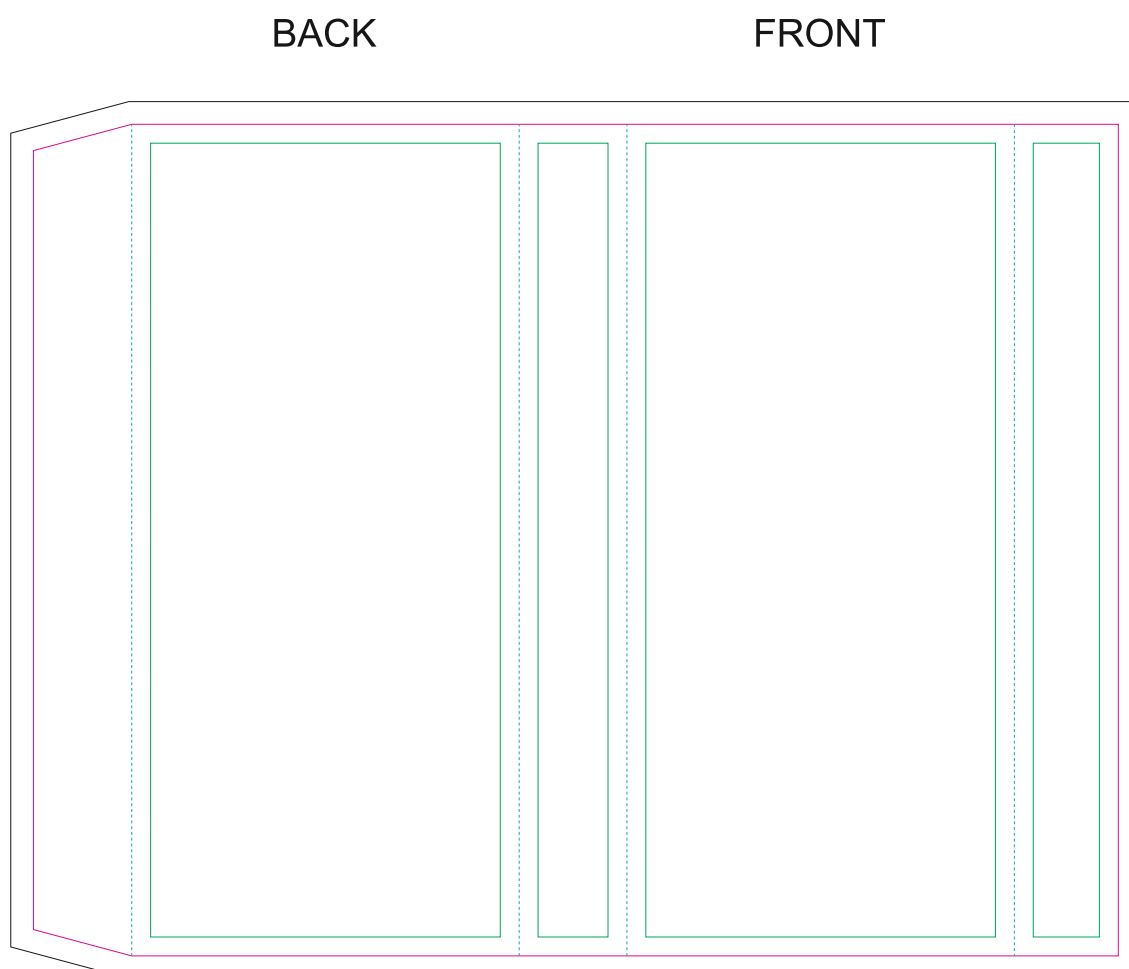

The size of the paper sleeve is for reference only as product packaging size may vary.

## Paper Sleeve

— Margin

— Edge of product

— Bleed limit 3-3 mm (background must fill it)

- - - - - Fold line

resolution: min. 300 DPI

colours: CMYK

formats: TIFF, PDF, EPS, AI, CDR

The green line indicates the area all non-background object-texts, logos, etc.  
The pink outline the maximum size of graphic visible on the product.  
The black line indicates the size of the required graphics including bleed.  
The blue line indicates the folding.