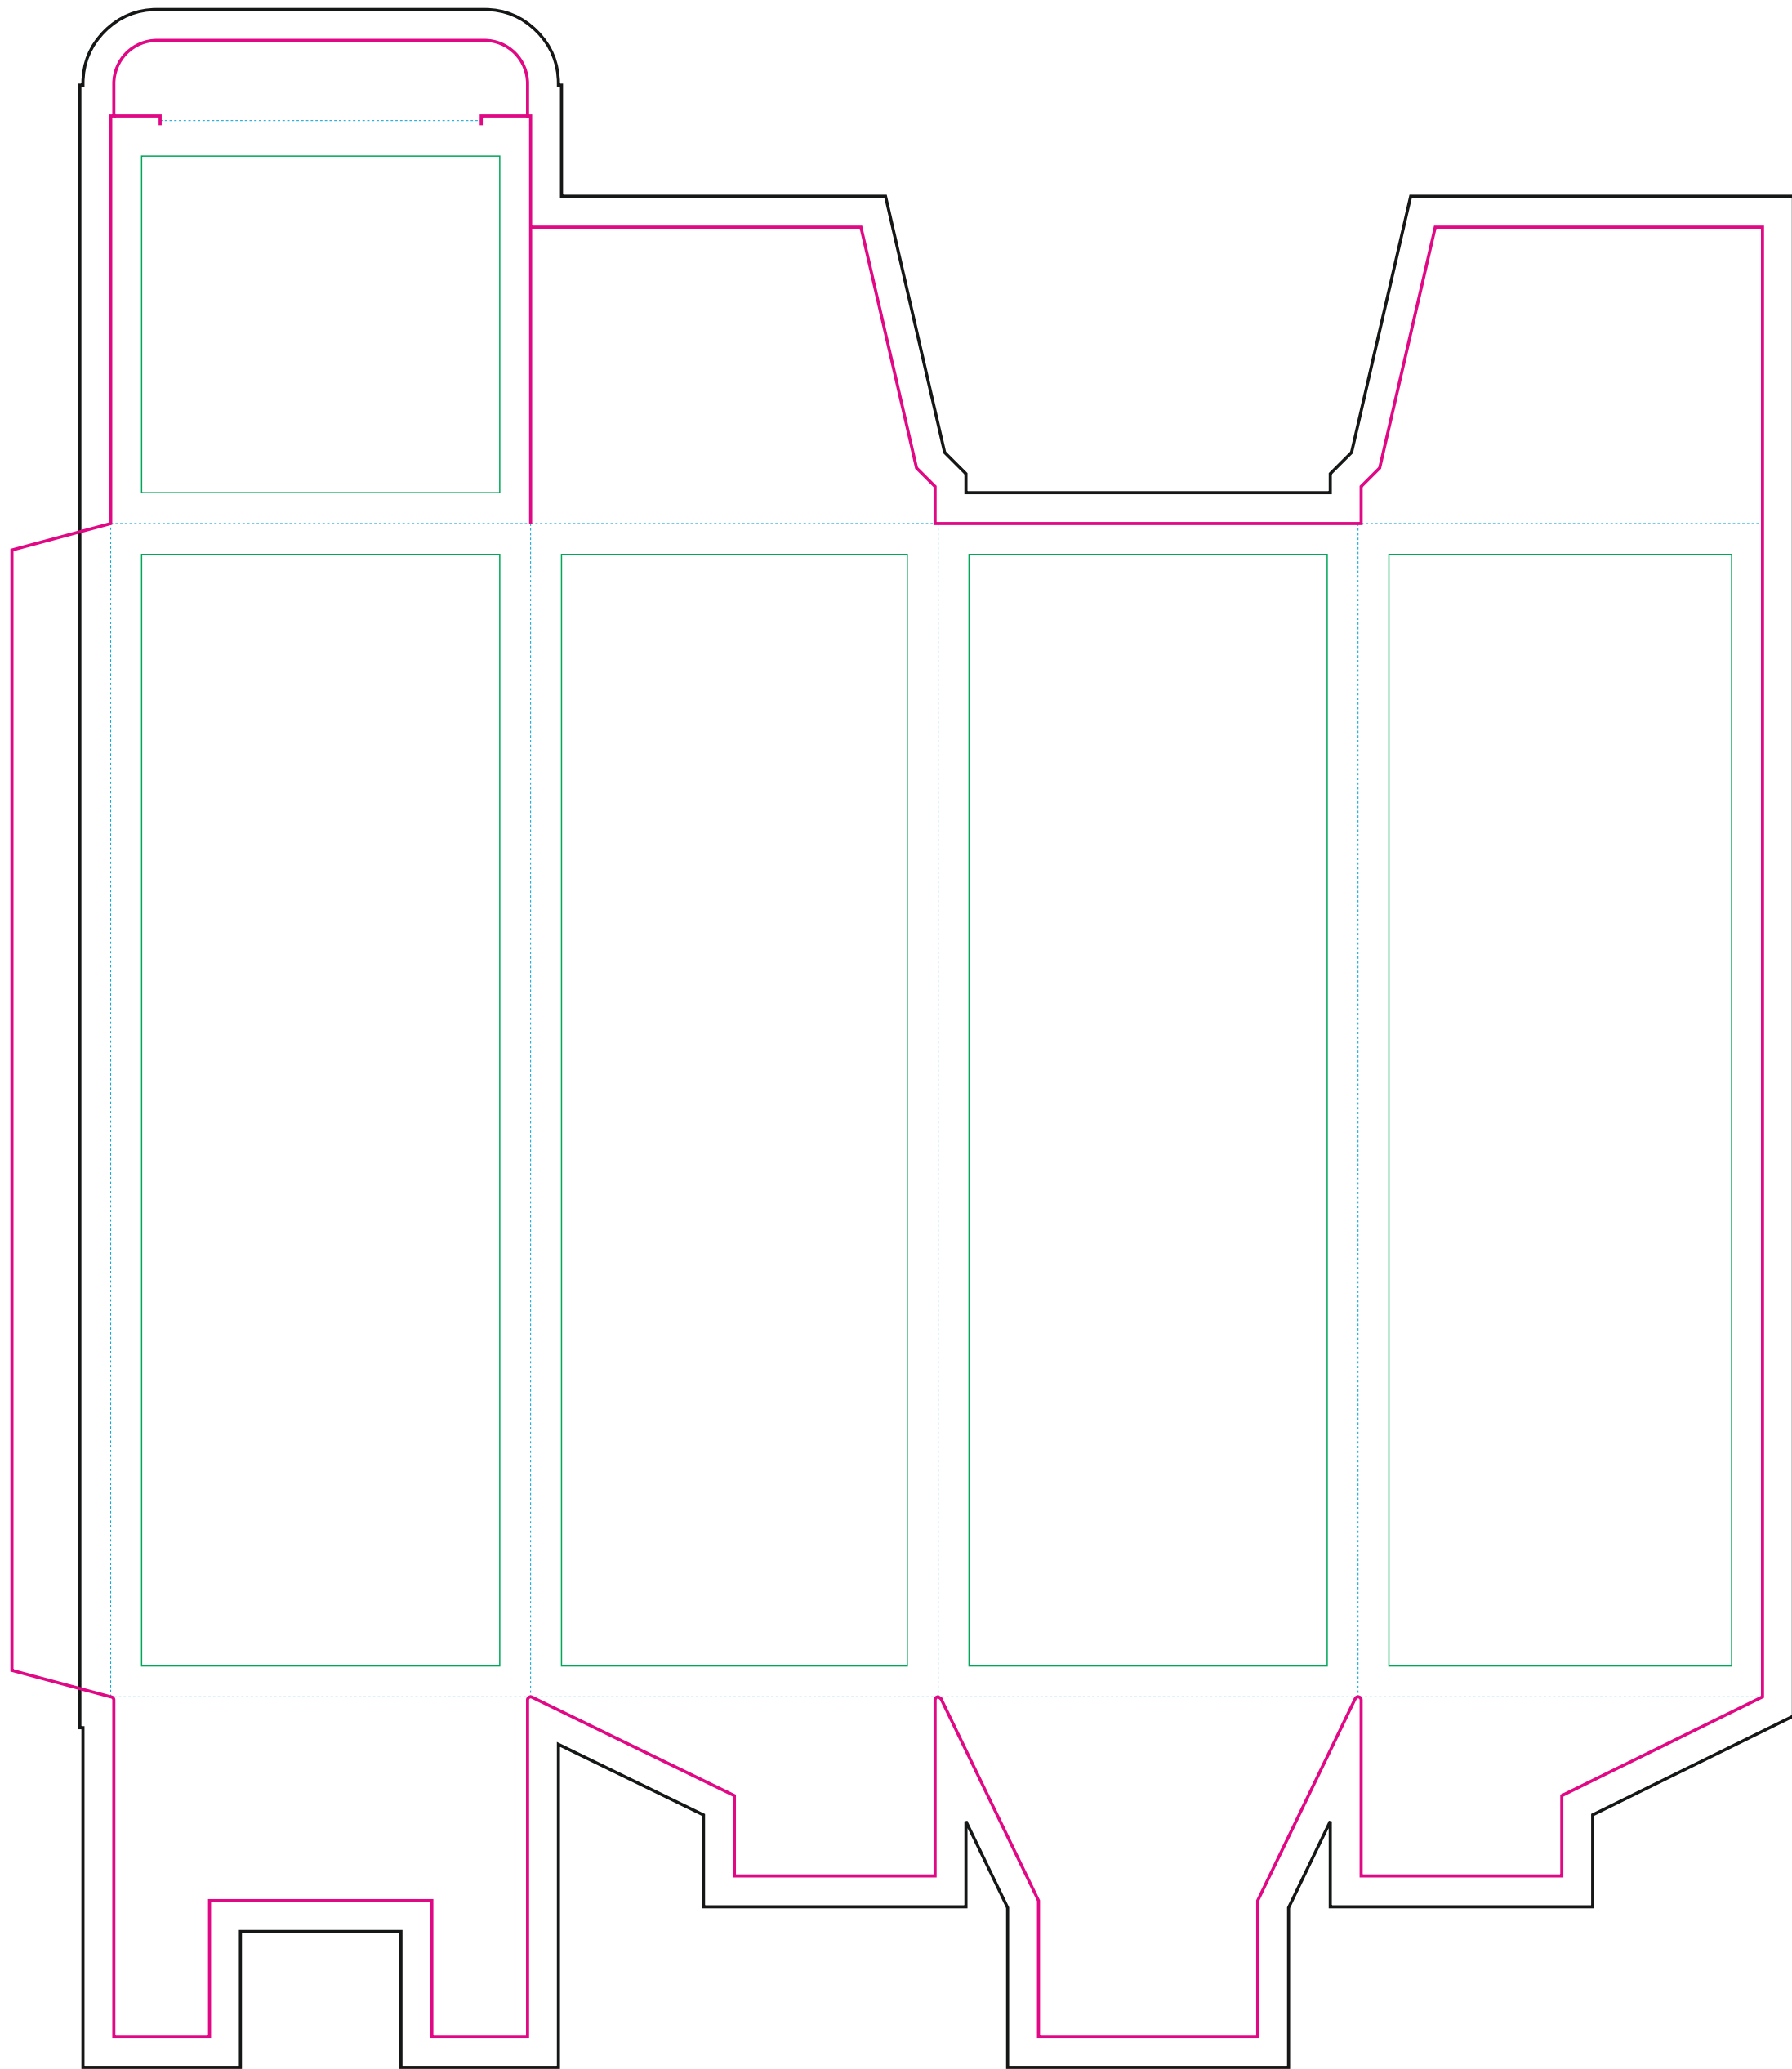

Corrugated cardboard box

- Margin
- Edge of product
- Bleed limit 5-5 mm (background must fill it)
- - - - - Fold line

resolution: min. 300 DPI
colours: CMYK
formats: TIFF, PDF, EPS, AI, CDR

The green line indicates the area all non-background object-texts, logos, etc.
The pink outline the maximum size of graphic visible on the product.
The black line indicates the size of the required graphics including bleed.
The blue line indicates the folding.