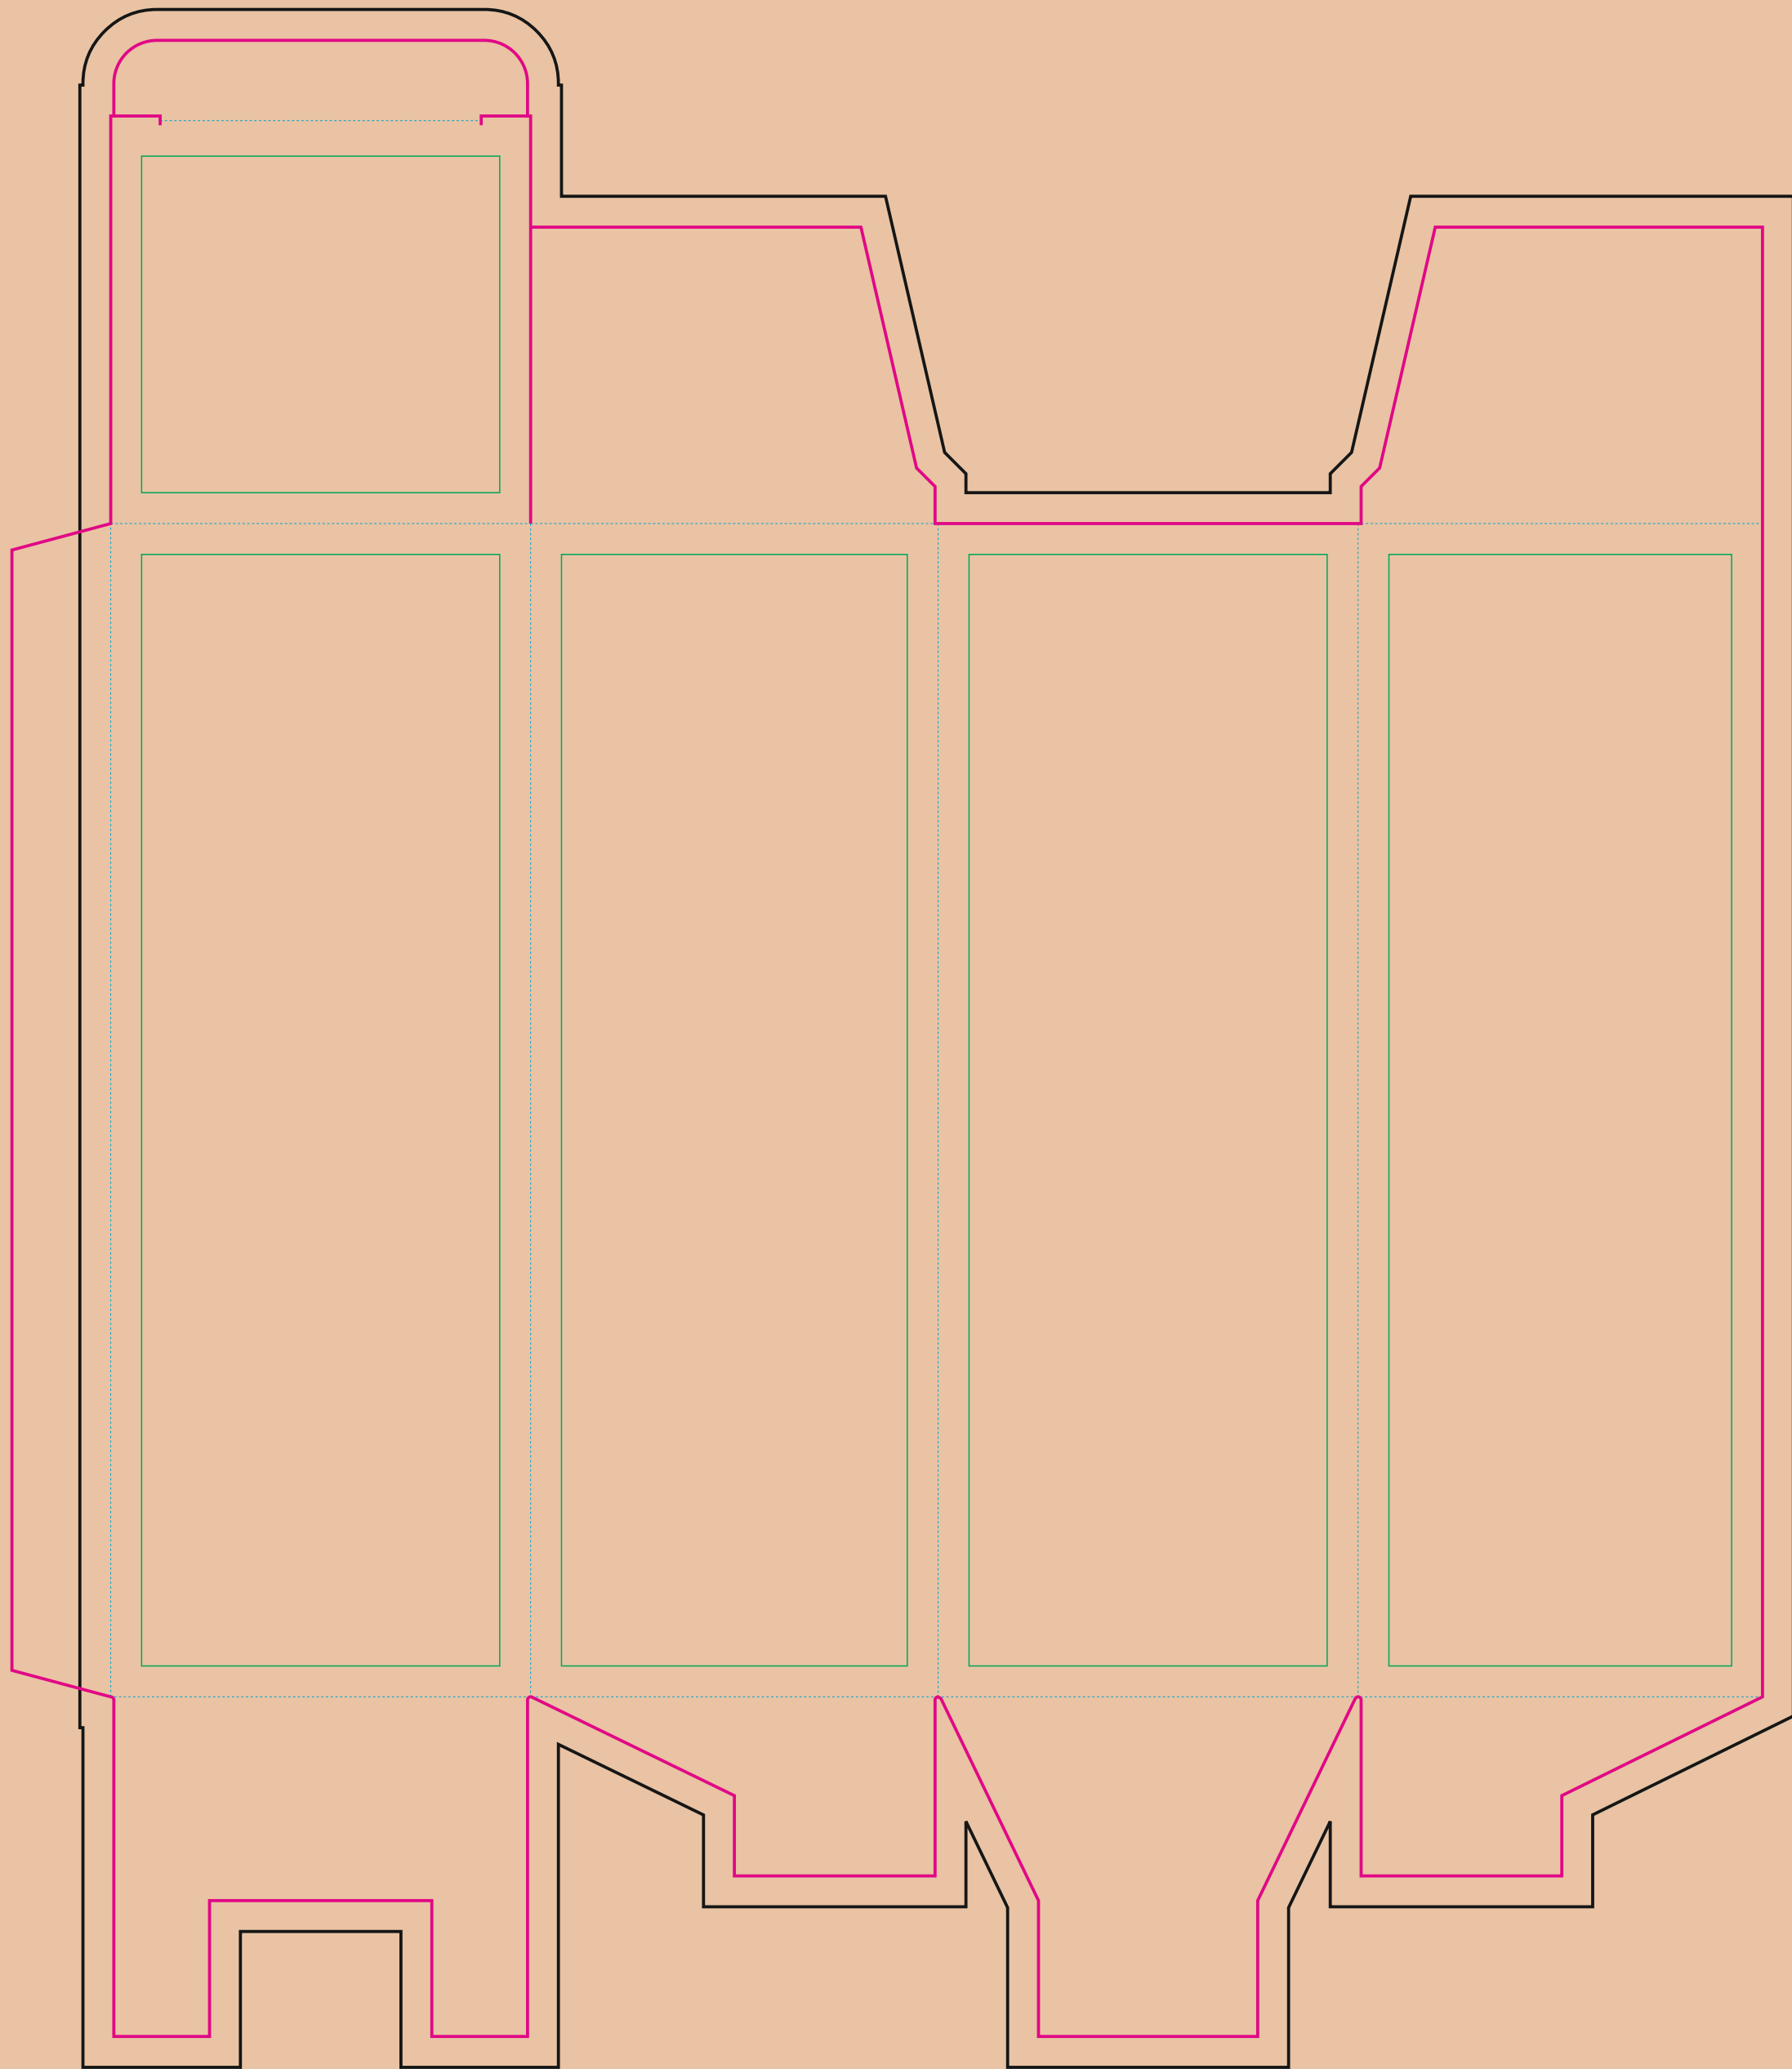

Kraft corrugated cardboard box

- Margin
- Edge of product
- Bleed limit 5-5 mm (background must fill it)
- - - - - Fold line

resolution: min. 300 DPI
colours: CMYK
formats: TIFF, PDF, EPS, AI, CDR

The green line indicates the area all non-background object-texts, logos, etc.
The pink outline the maximum size of graphic visible on the product.
The black line indicates the size of the required graphics including bleed.
The blue line indicates the folding.