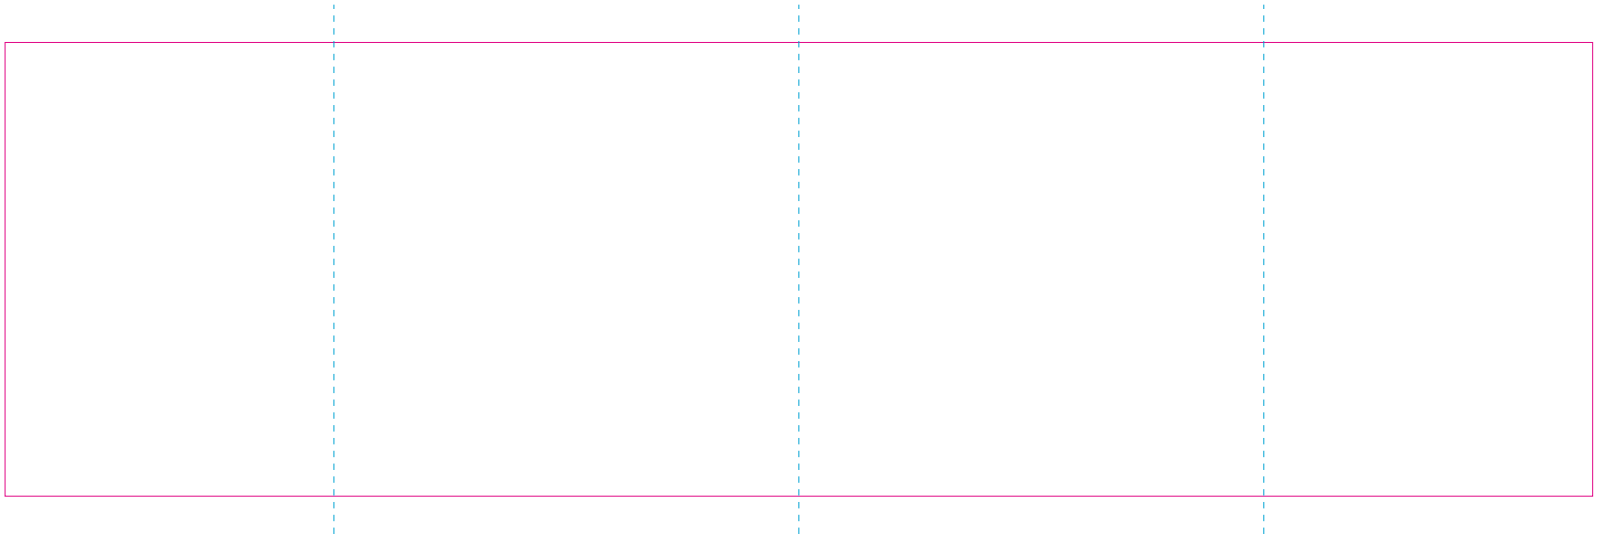

RUV

— Edge of graphics

- - - centerlines

resolution: min. 300 DPI

colours: CMYK

formats: TIFF, PDF, EPS, AI, CDR

The pink outline the maximum size of graphic visible on the product.

The blue dash line indicates the center line of the left, right and middle side of object.