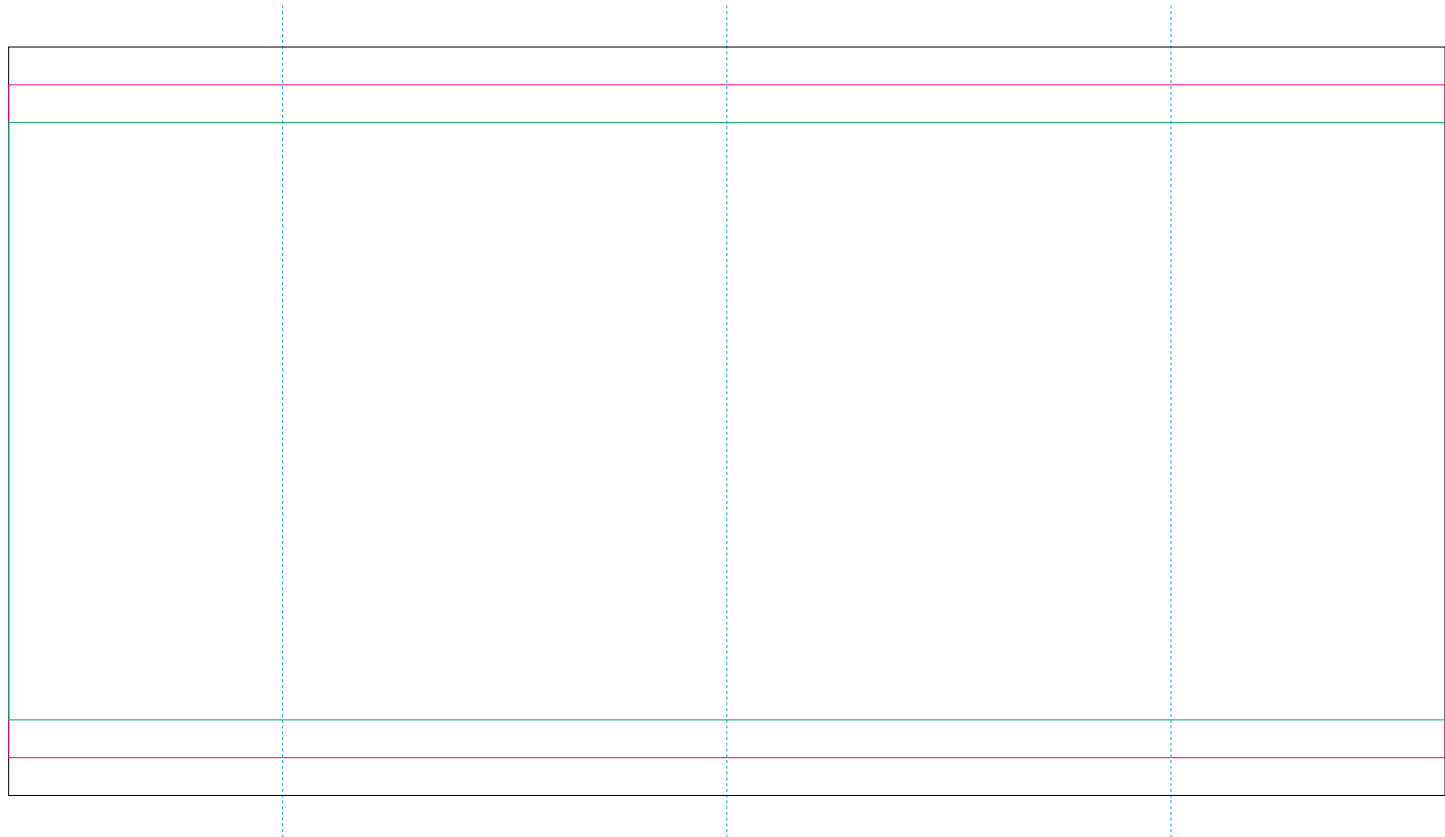

# SUM

- Margin
- Edge of graphics
- Bleed limit 5-5 mm (background must fill it)
- - - - centerlines

resolution: min. 300 DPI  
colours: CMYK  
formats: TIFF, PDF, EPS, AI, CDR

The green line indicates the area all non-background object-texts, logos, etc.  
The pink outline the maximum size of graphic visible on the product.  
The black line indicates the size of the required graphics including bleed.  
The blue dash line indicates the center line of the left, right and middle side of object.