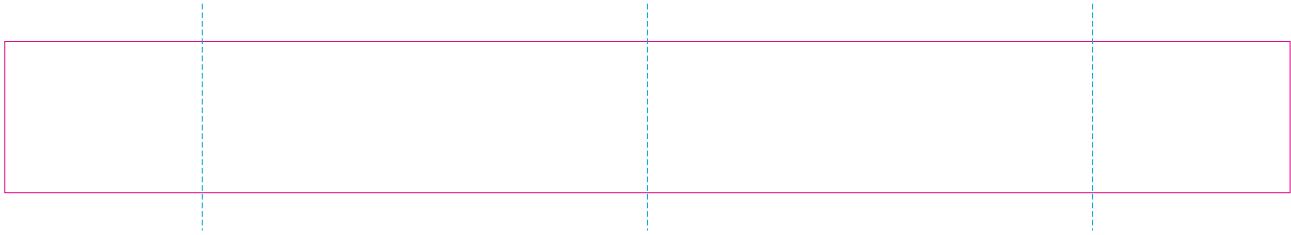

RS

—— Edge of graphics

- - - - Centerlines

file format: vector

colours: in one color

formats: PDF, EPS, AI, CDR

The pink outline the maximum size of graphic visible on the product.

The blue dash line indicates the center line of the left, right and middle side of object.