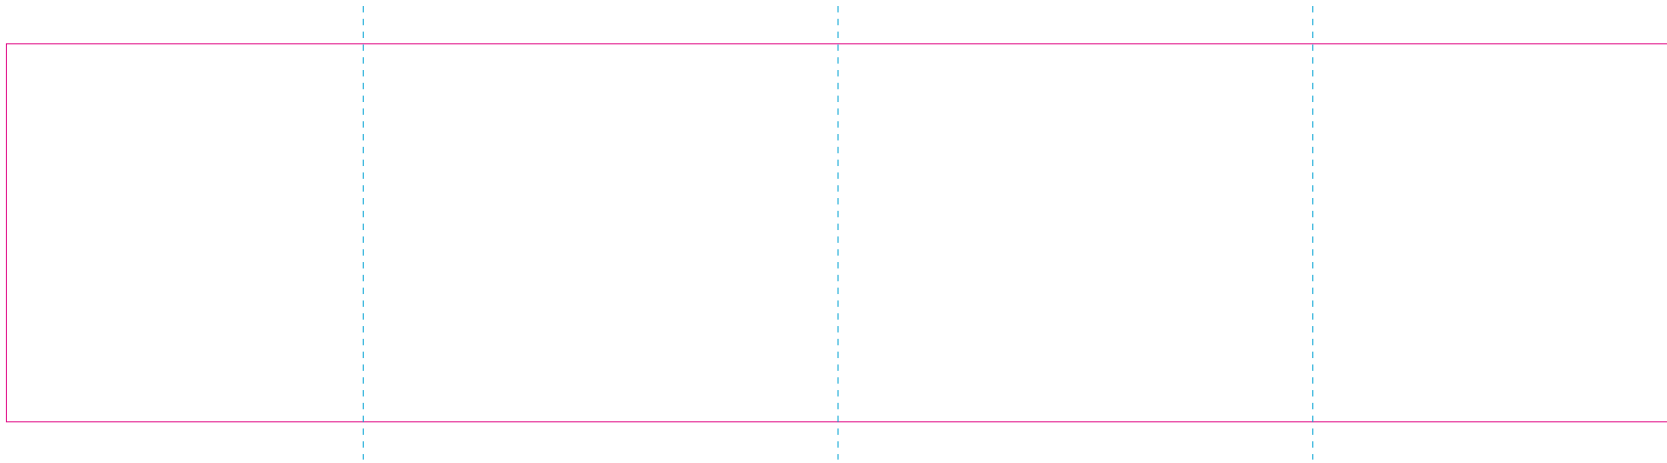

## ER 2

— Edge of graphics

- - - centerlines

resolution: min. 300 DPI

colours: CMYK

formats: TIFF, PDF, EPS, AI, CDR

The pink outline the maximum size of graphic visible on the product.

The blue dash line indicates the center line of the left, right and middle side of object.