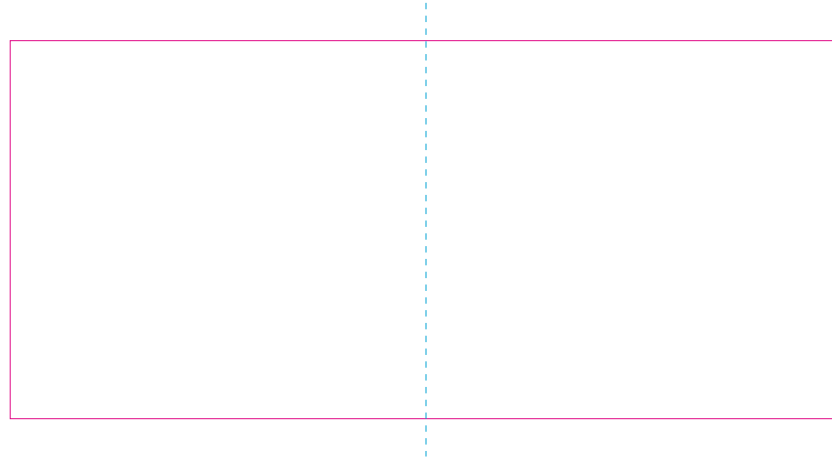

ER 1

With rotary screen printing technology the product can only be printed on the opposite side of the handle, please do not position the design on the right or left handed side.

——— Edge of graphics

- - - - - centerlines

resolution: min. 300 DPI

colours: CMYK

formats: TIFF, PDF, EPS, AI, CDR

The pink outline the maximum size of graphic visible on the product.

The blue dash line indicates the center line of the left, right and middle side of object.