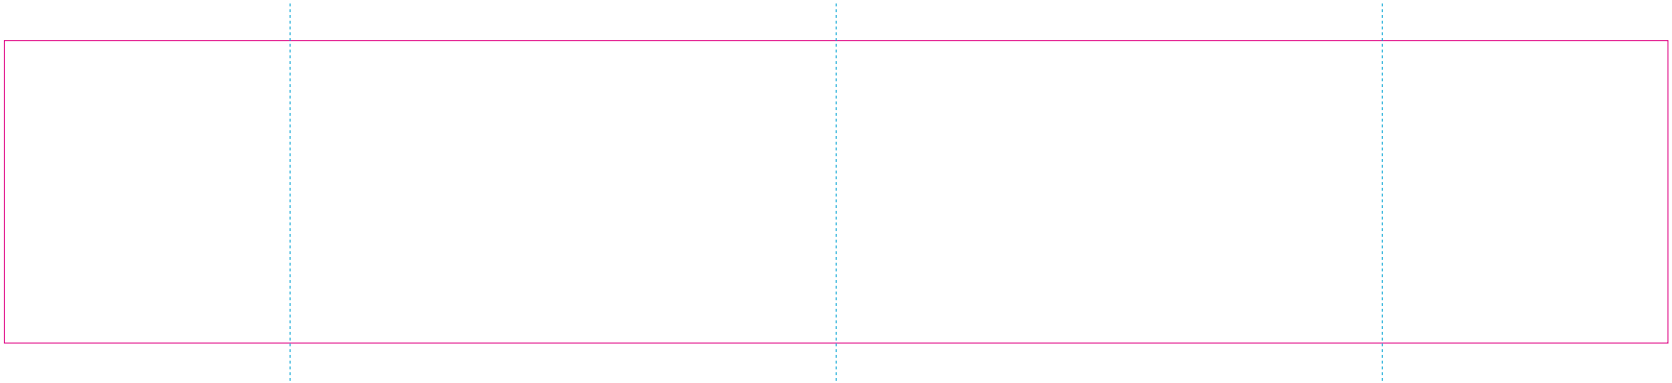

C

— Edge of graphics

- - - centerlines

resolution: min. 300 DPI

colours: CMYK

formats: TIFF, PDF, EPS, AI, CDR

The pink outline the maximum size of graphic visible on the product.

The blue dash line indicates the center line of the left, right and middle side of object.