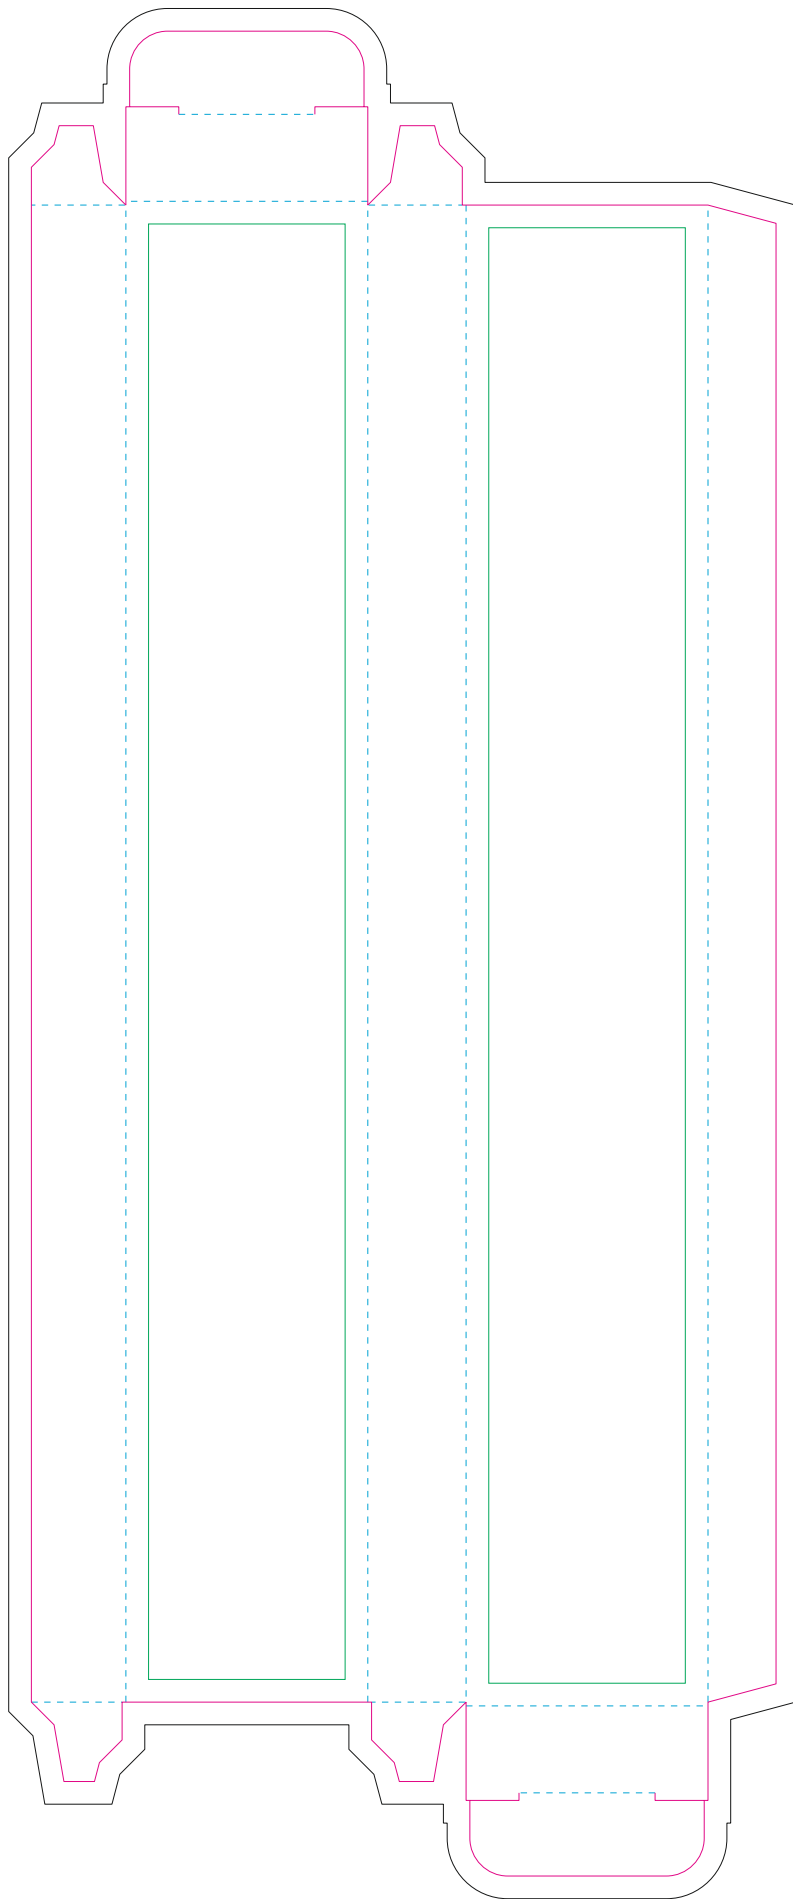

# Paperboard box

- Margin
- Edge of product
- Bleed limit 3-3 mm (background must fill it)
- - - - - Fold line

resolution: min. 300DPI

colours: CMYK

formats: TIFF, PDF, EPS, AI, CDR

The green line indicates the area all non-background object - texts, logos, etc.

The pink outline the maximum size of graphic visible on the product.

The black line indicates the size of the required graphics including bleed.