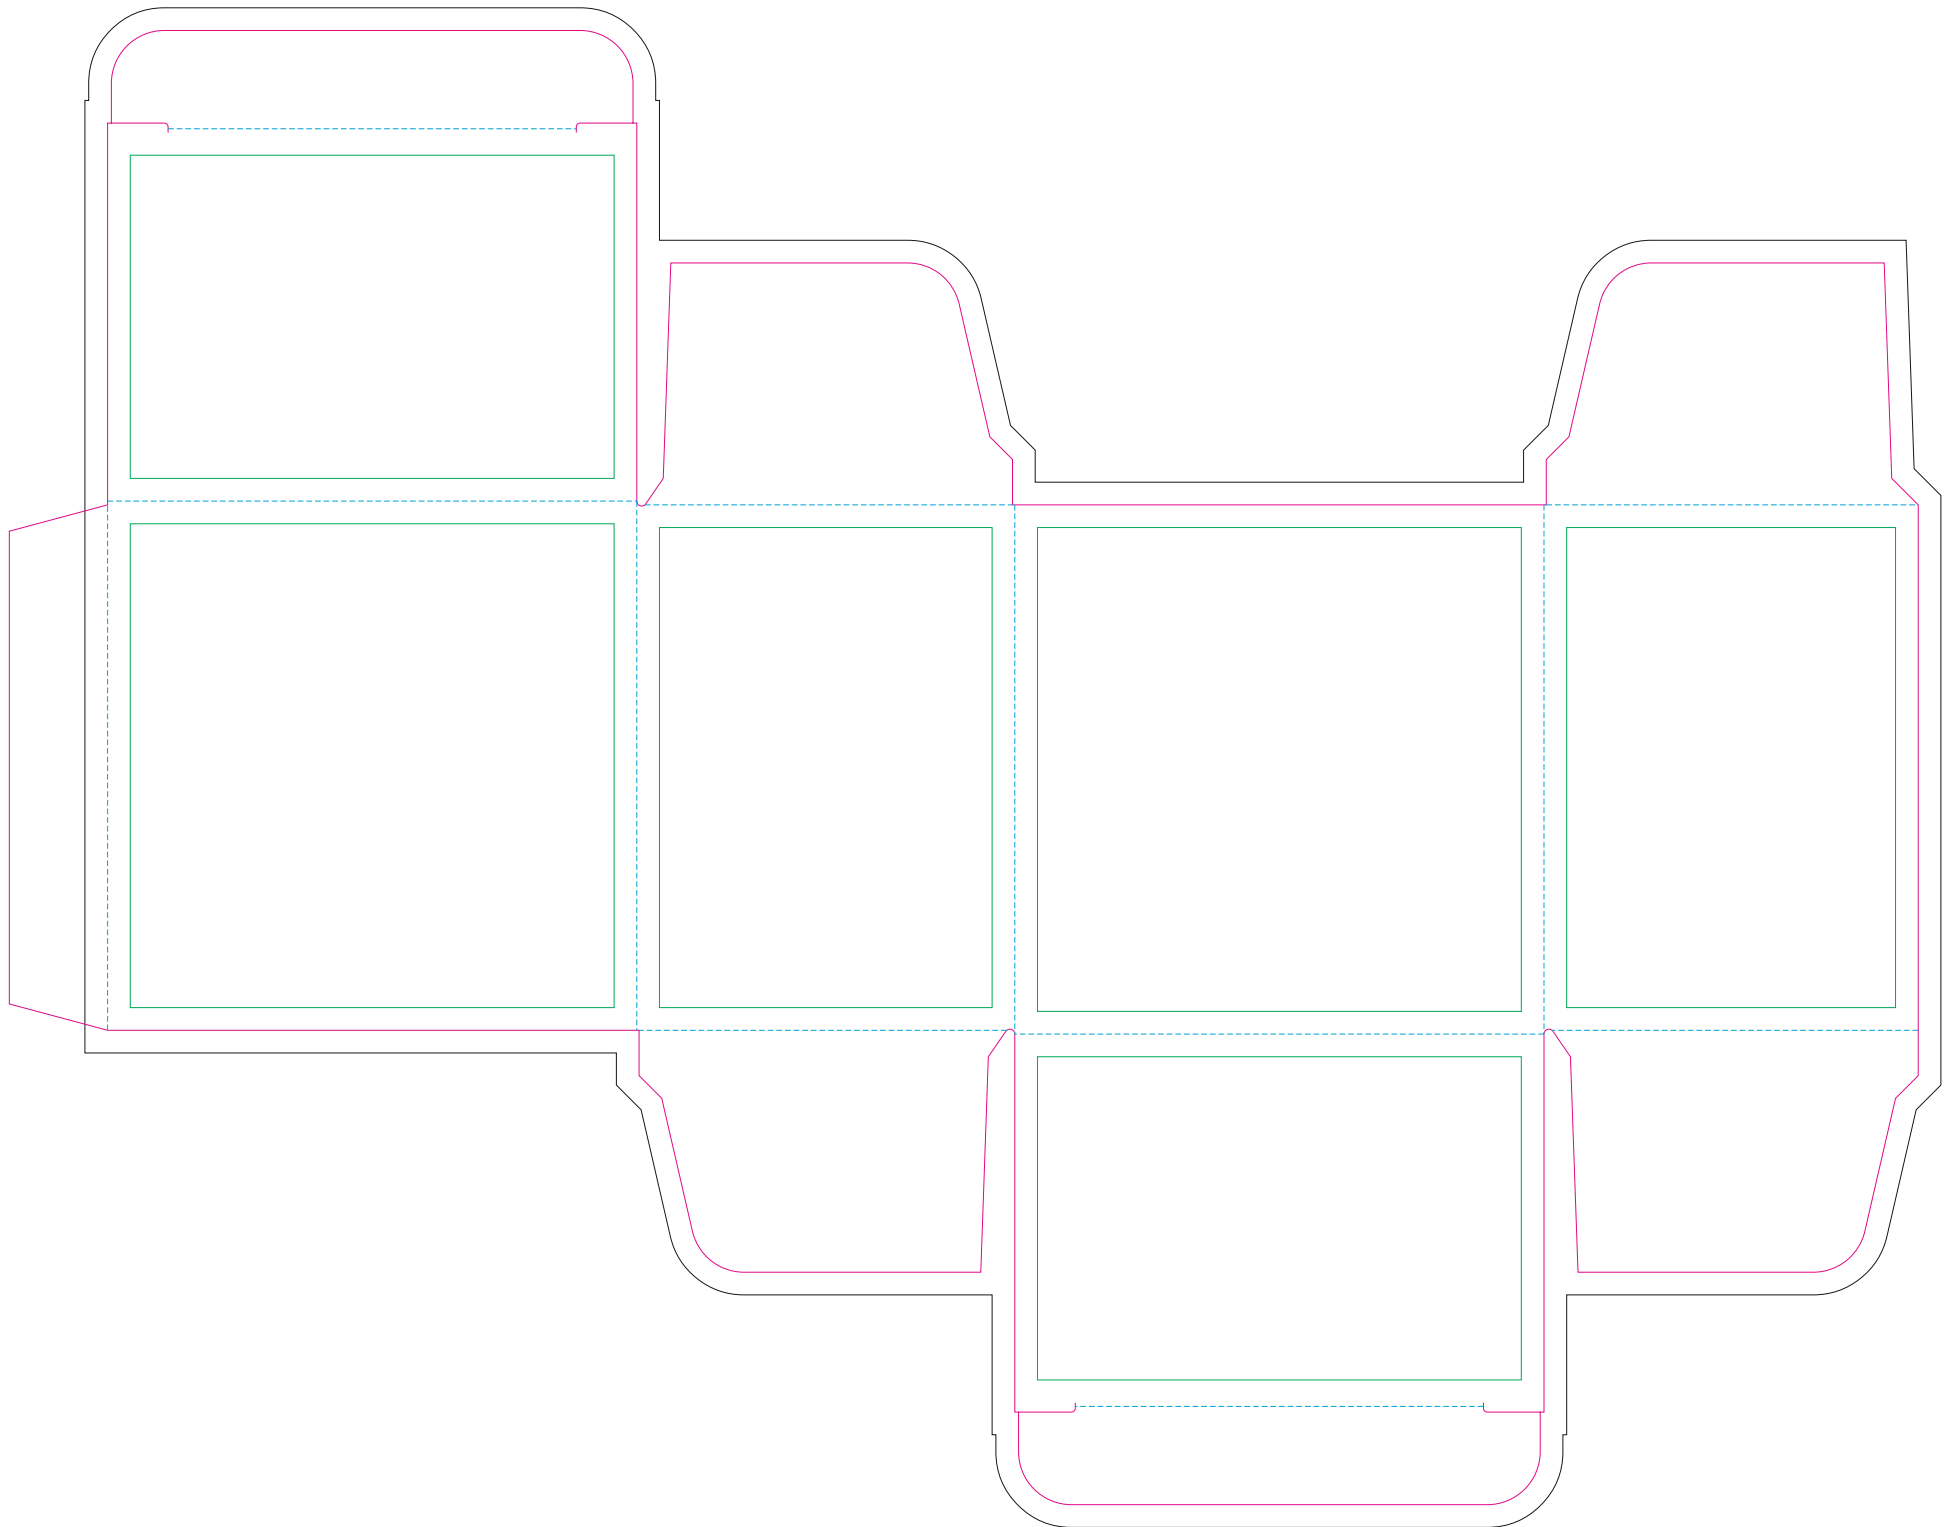

# Paperboard box

- Margin
- Edge of product
- Bleed limit 3-3 mm (background must fill it)
- - - - - Fold line

resolution: min. 300DPI  
colours: CMYK  
formats: TIFF, PDF, EPS, AI, CDR

The green line indicates the area all non-background object - texts, logos, etc.  
The pink outline the maximum size of graphic visible on the product.  
The black line indicates the size of the required graphics including bleed.