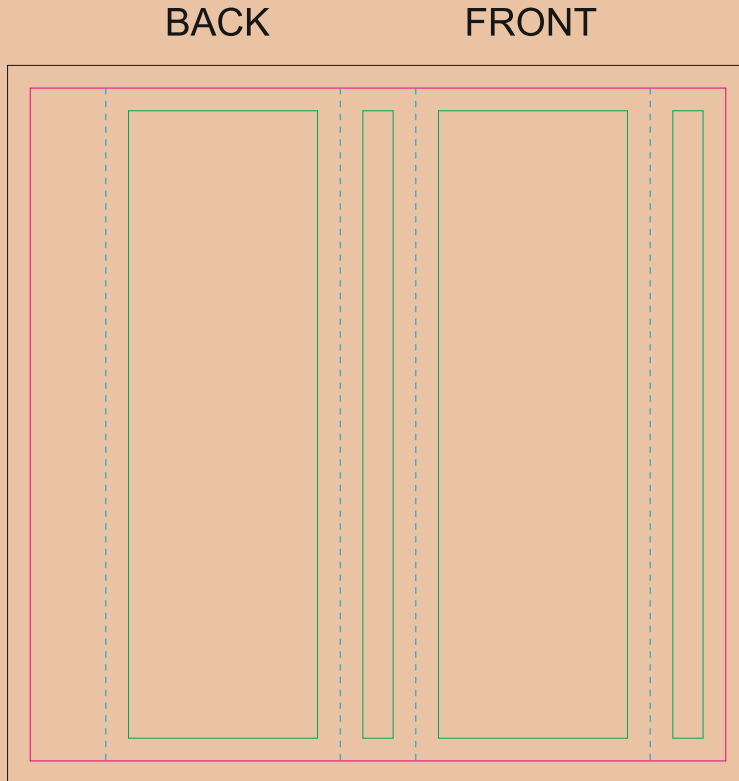

Kraft paper sleeve

The size of the paper sleeve is for reference only as product packaging size may vary.

— Margin

— Edge of product

— Bleed limit 3-3 mm (background must fill it)

- - - - - Fold line

resolution: min. 300DPI

colours: CMYK

formats: TIFF, PDF, EPS, AI, CDR

The green line indicates the area all non-background object - texts, logos, etc.

The pink outline the maximum size of graphic visible on the product.

The black line indicates the size of the required graphics including bleed.