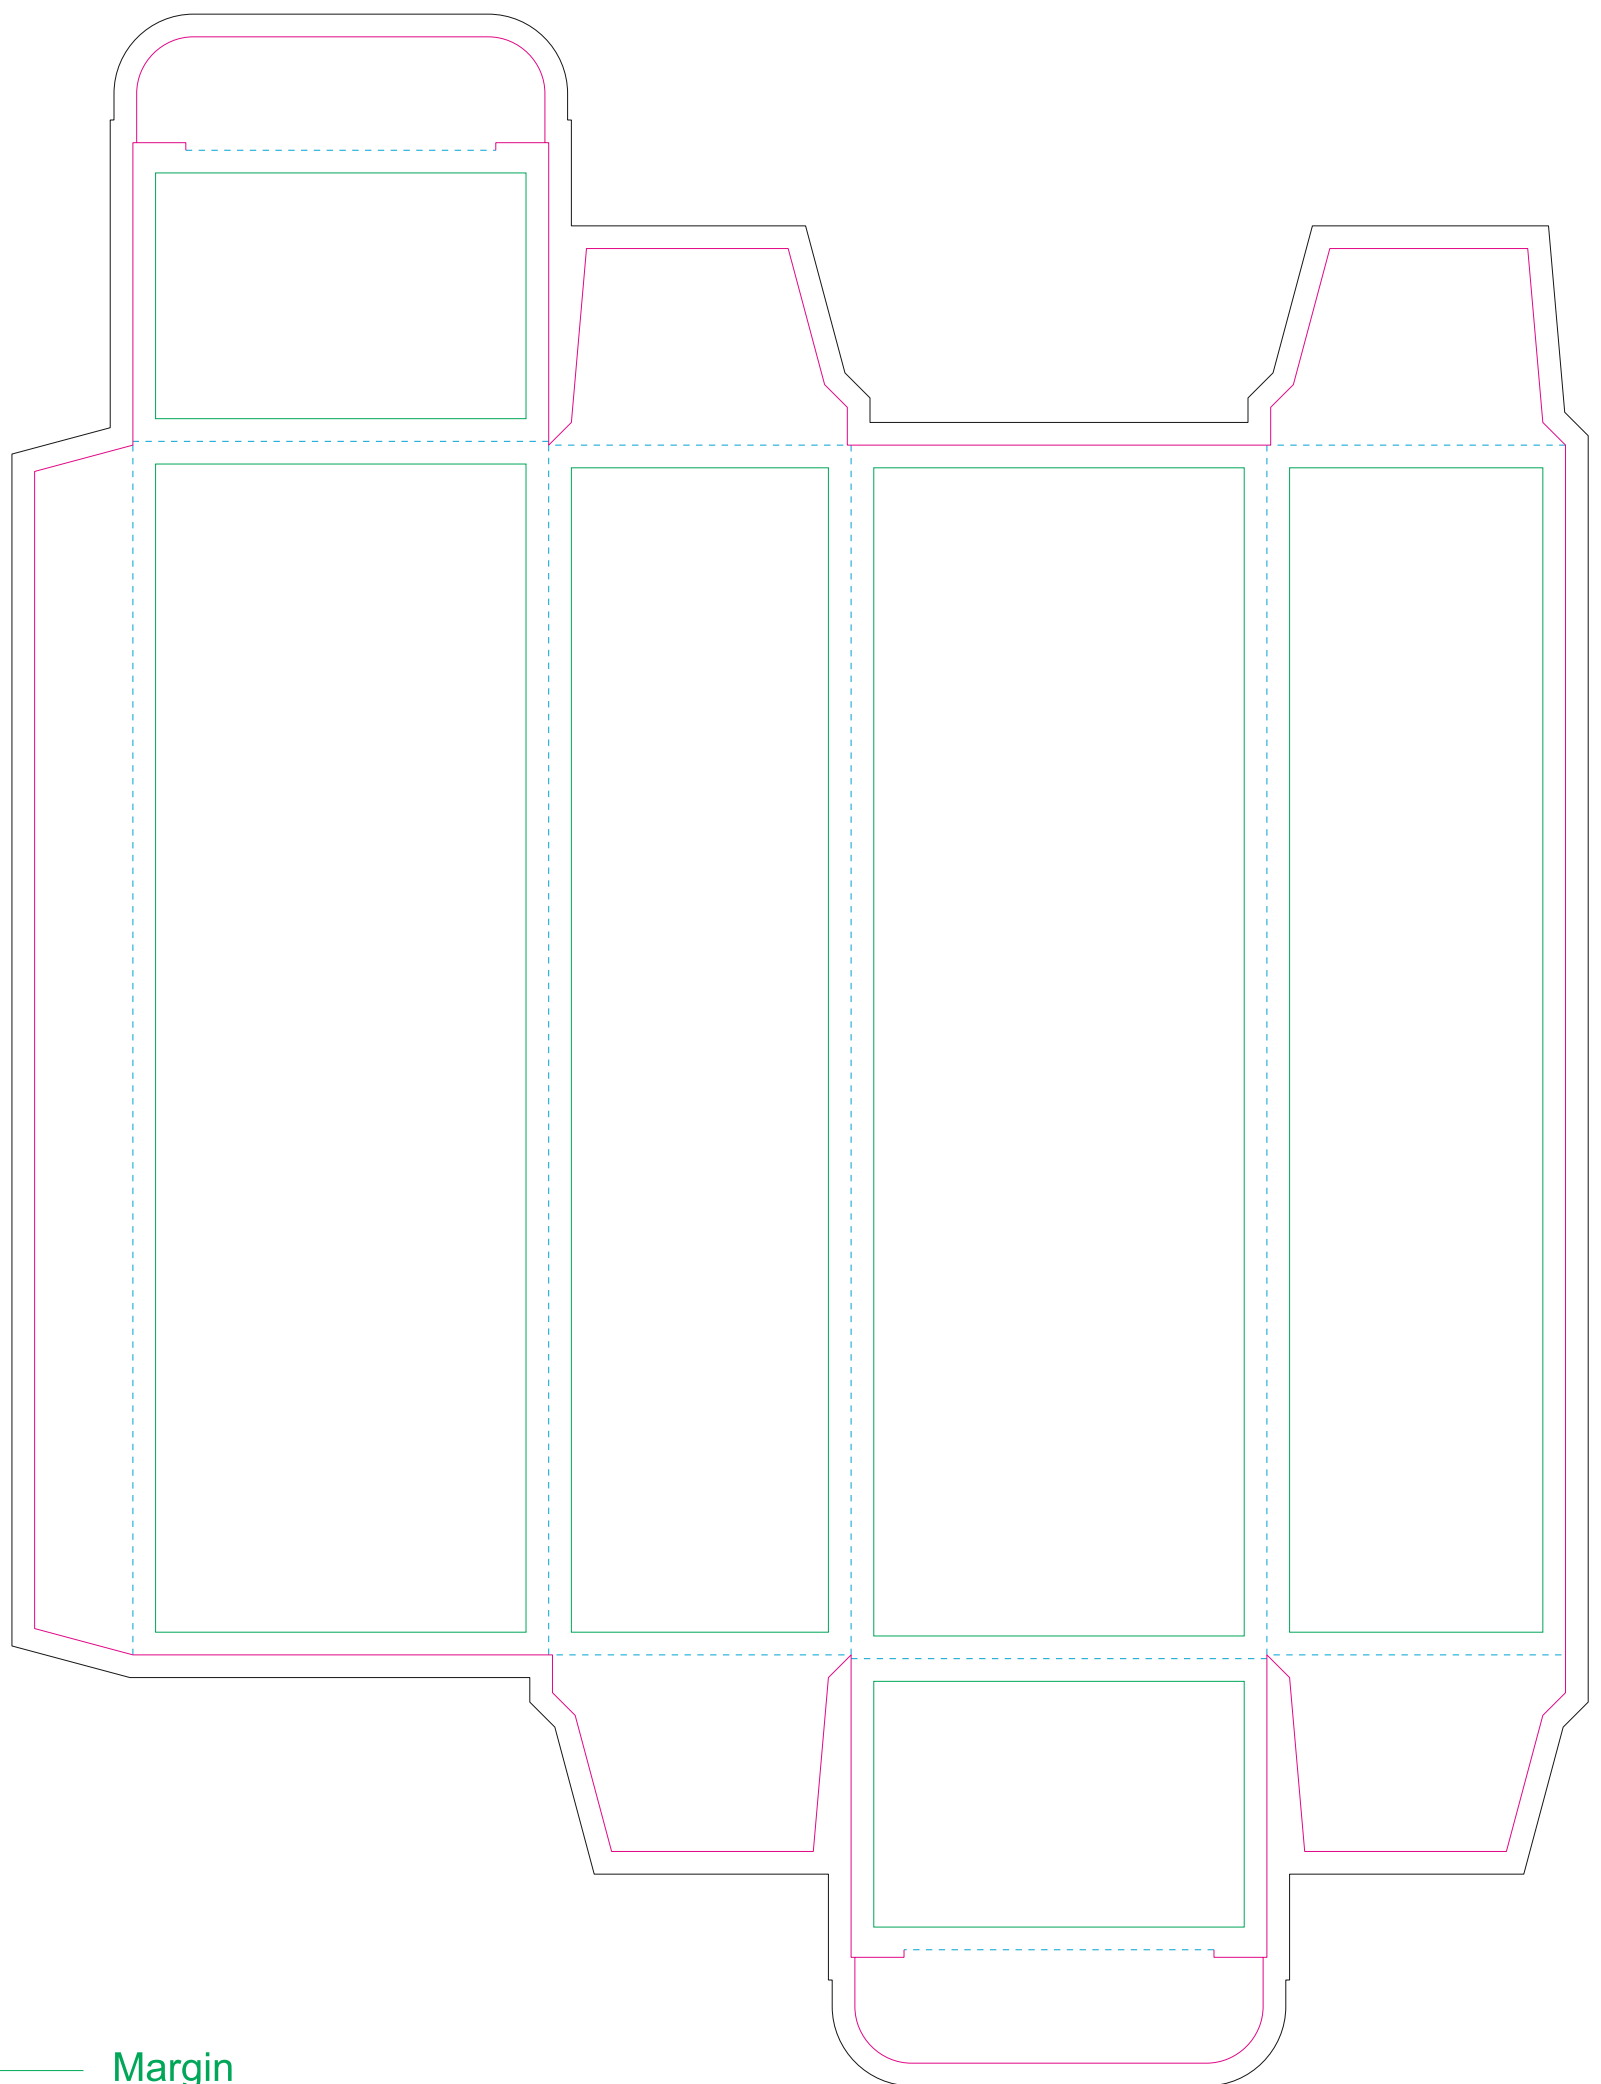

# Paperboard box

- Margin
- Edge of product
- Bleed limit 5-5 mm (background must fill it)
- - - - - Fold line

resolution: min. 300 DPI  
colours: CMYK  
formats: TIFF, PDF, EPS, AI, CDR

The green line indicates the area all non-background object-texts, logos, etc.  
The pink outline the maximum size of graphic visible on the product.  
The black line indicates the size of the required graphics including bleed.  
The blue line indicates the folding.