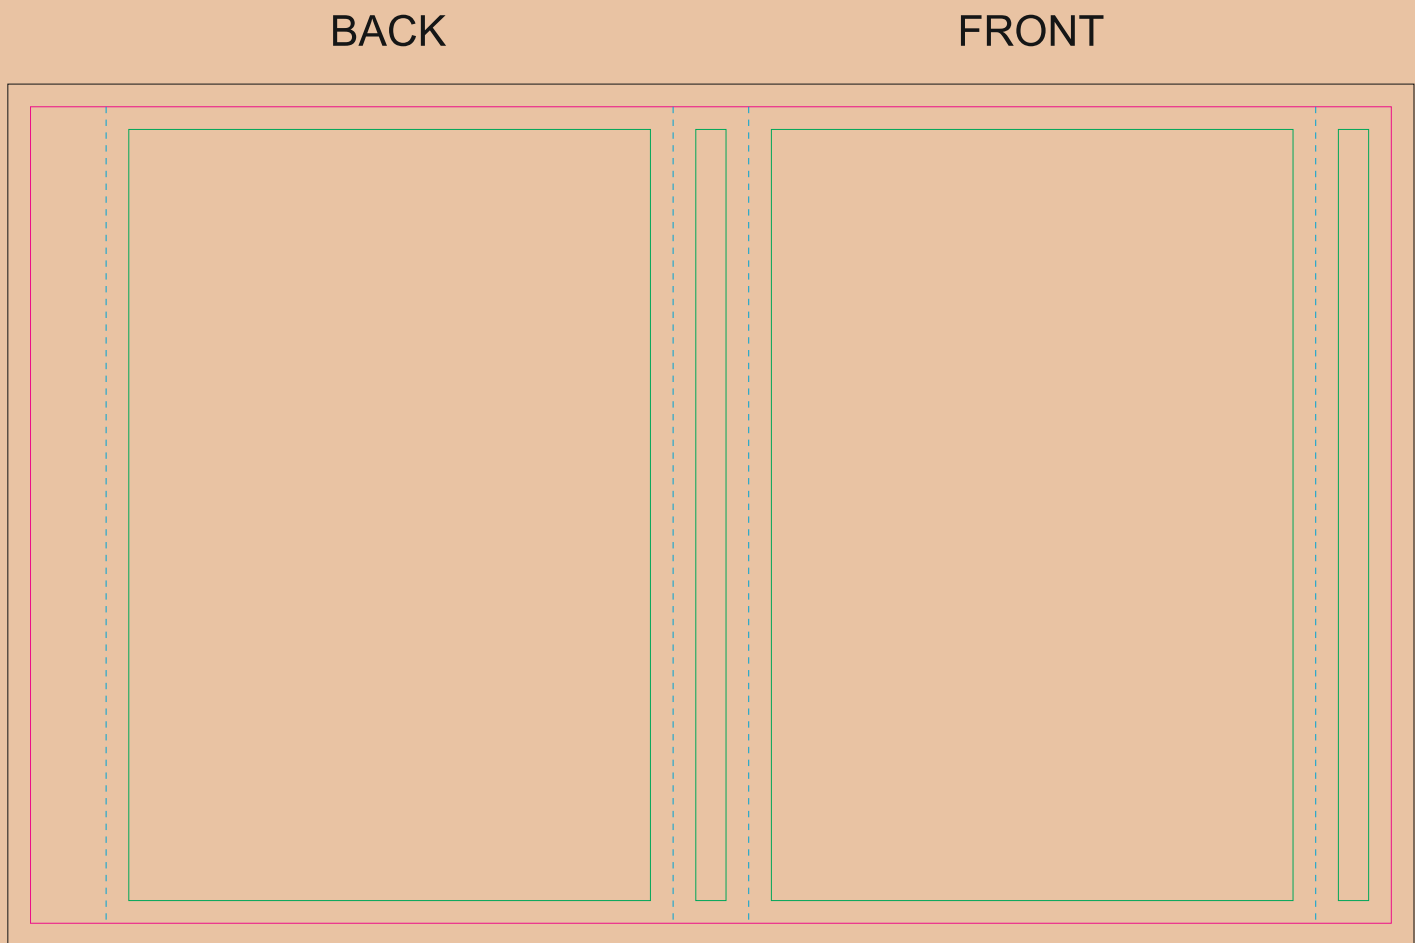

Kraft paper sleeve

The size of the paper sleeve is for reference only as product packaging size may vary.

- Margin
- Edge of product
- Bleed limit 3-3 mm (background must fill it)
- - - - - Fold line

resolution: min. 300DPI
colours: CMYK
formats: TIFF, PDF, EPS, AI, CDR

The green line indicates the area all non-background object - texts, logos, etc.
The pink outline the maximum size of graphic visible on the product.
The black line indicates the size of the required graphics including bleed.