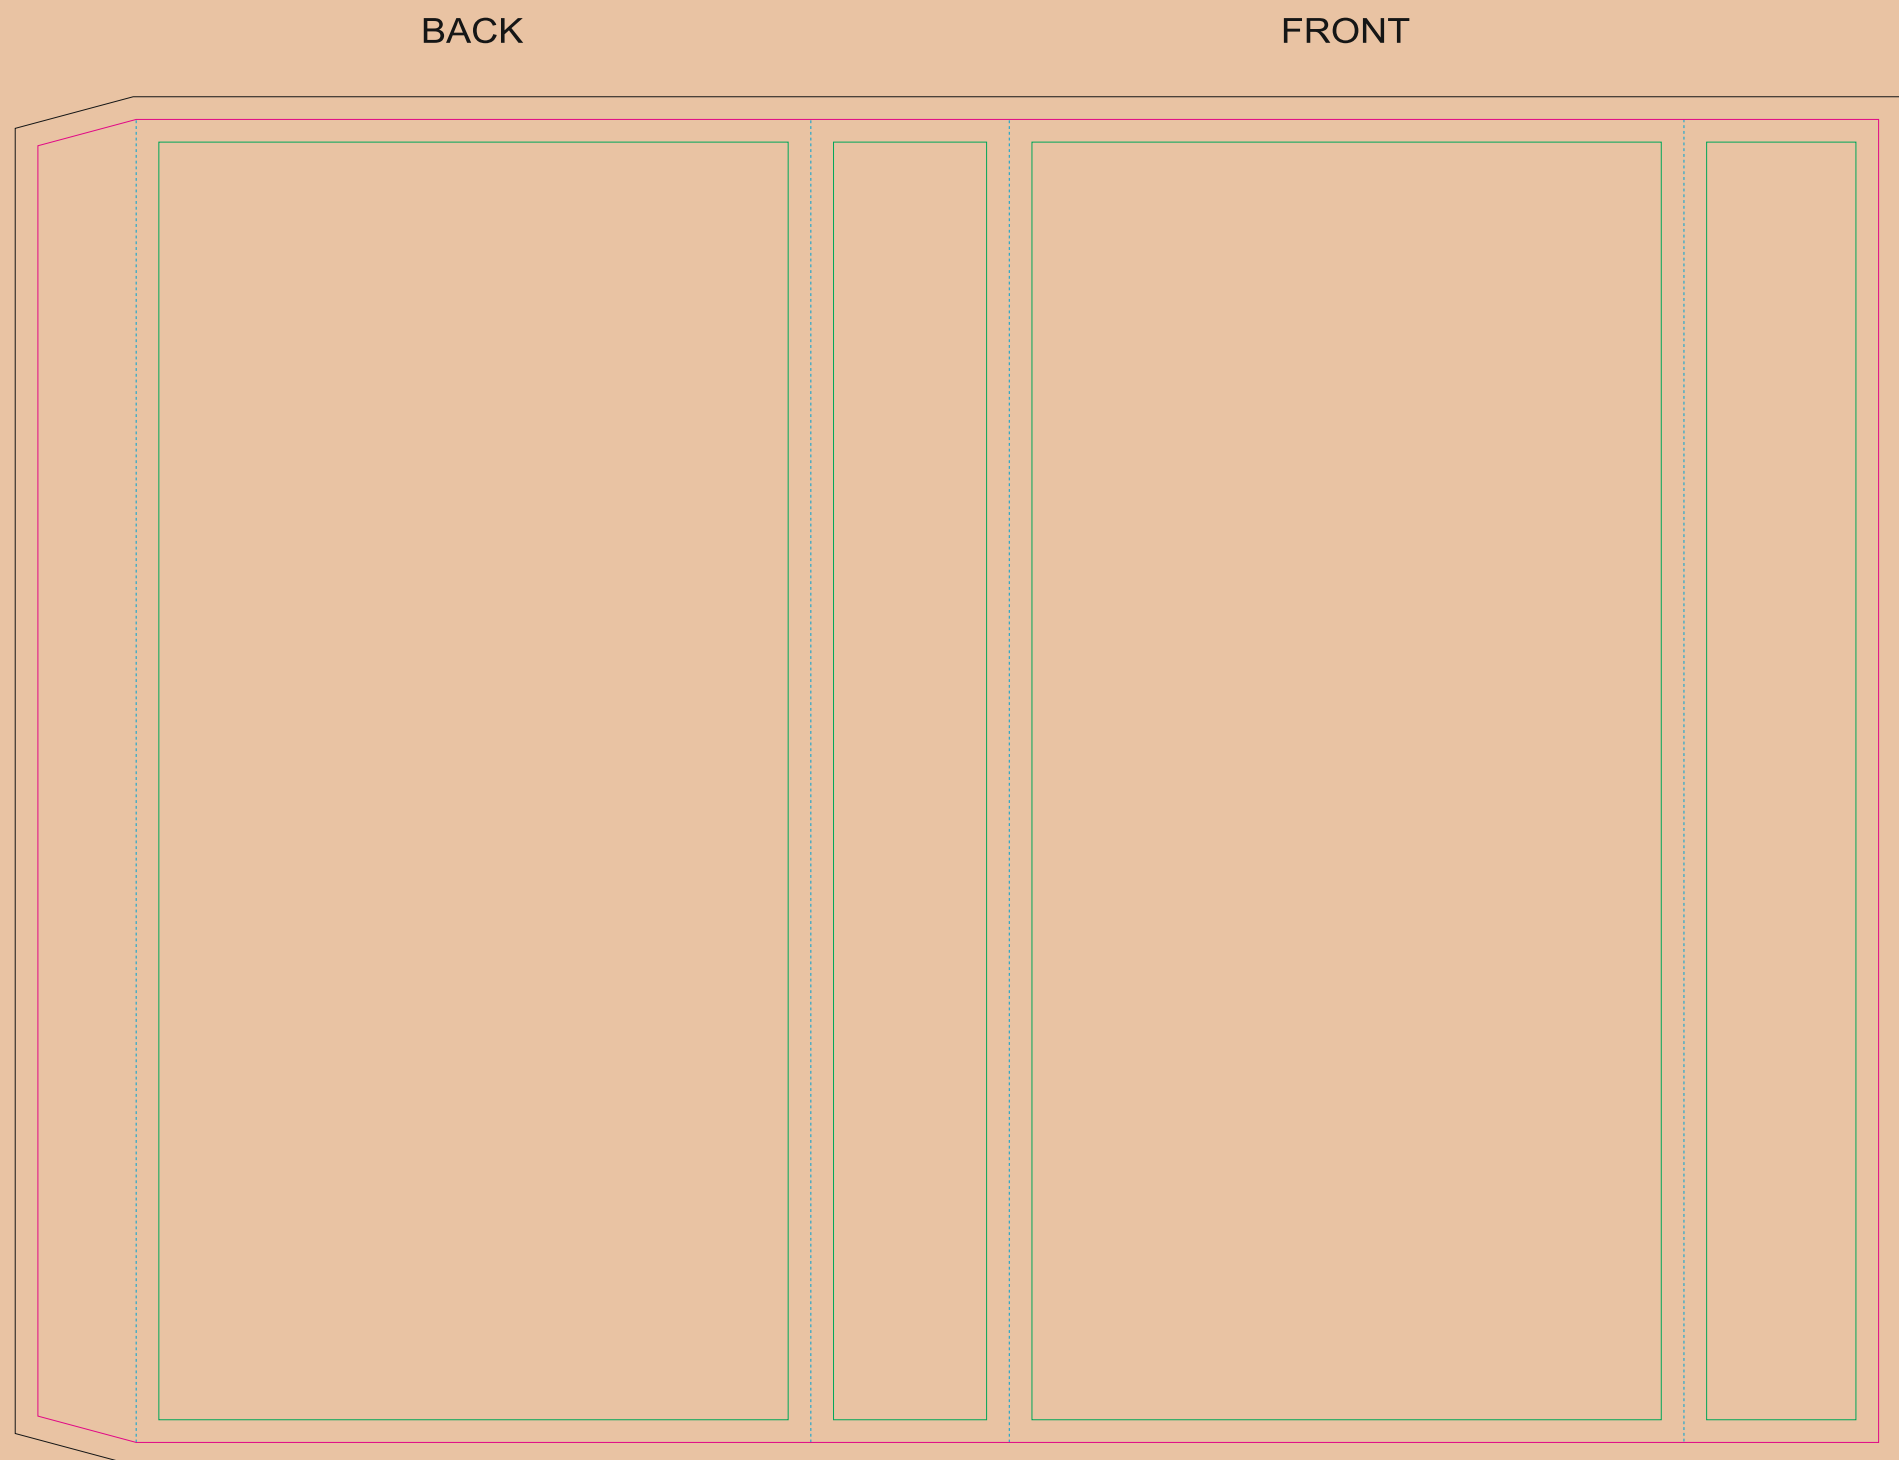

Kraft paper sleeve

The size of the paper sleeve is for reference only as product packaging size may vary.

- Margin
- Edge of product
- Bleed limit 3-3 mm (background must fill it)
- - - - - Fold line

resolution: min. 300 DPI
colours: CMYK
formats: TIFF, PDF, EPS, AI, CDR

The green line indicates the area all non-background object-texts, logos, etc.
The pink outline the maximum size of graphic visible on the product.
The black line indicates the size of the required graphics including bleed.
The blue line indicates the folding.