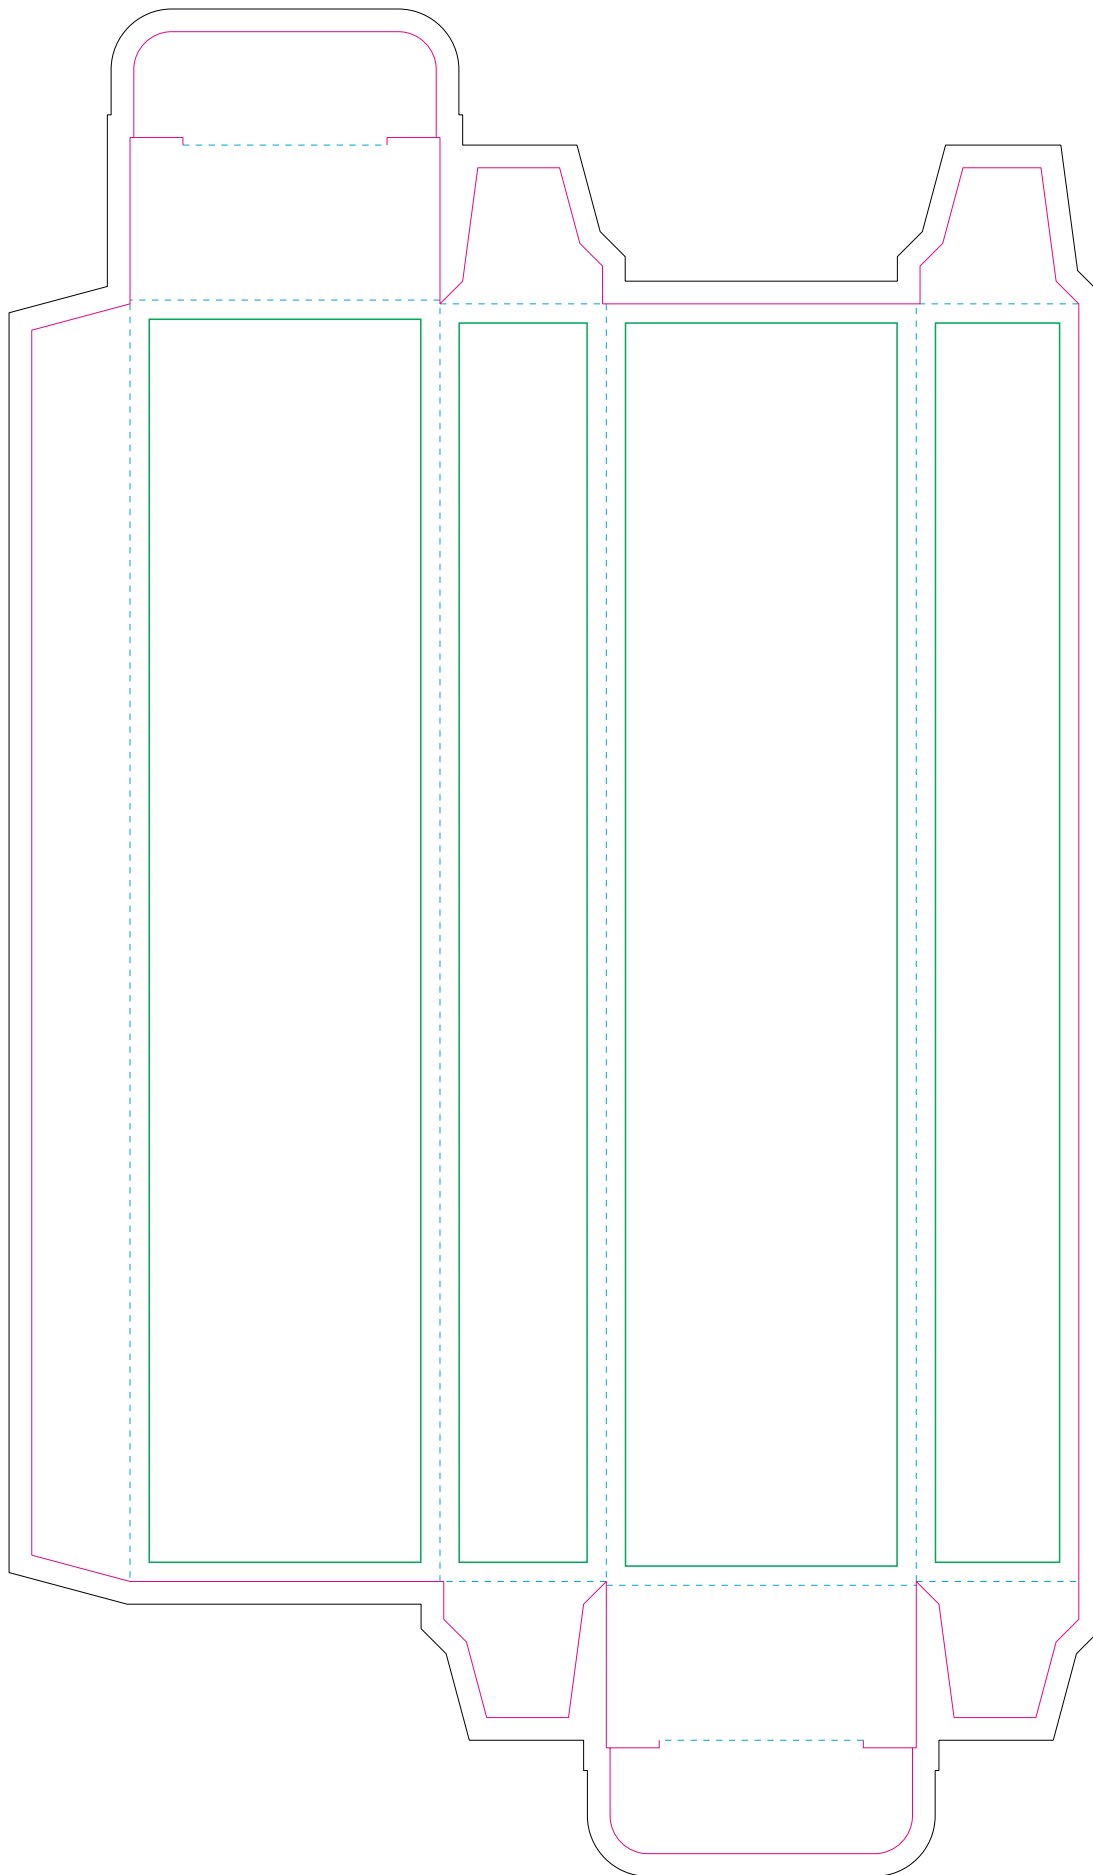

Paperboard box

- Margin
- Edge of product
- Bleed limit 3-3 mm (background must fill it)
- - - - - Fold line

resolution: min. 300DPI

colours: CMYK

formats: TIFF, PDF, EPS, AI, CDR

The green line indicates the area all non-background object - texts, logos, etc.

The pink outline the maximum size of graphic visible on the product.

The black line indicates the size of the required graphics including bleed.