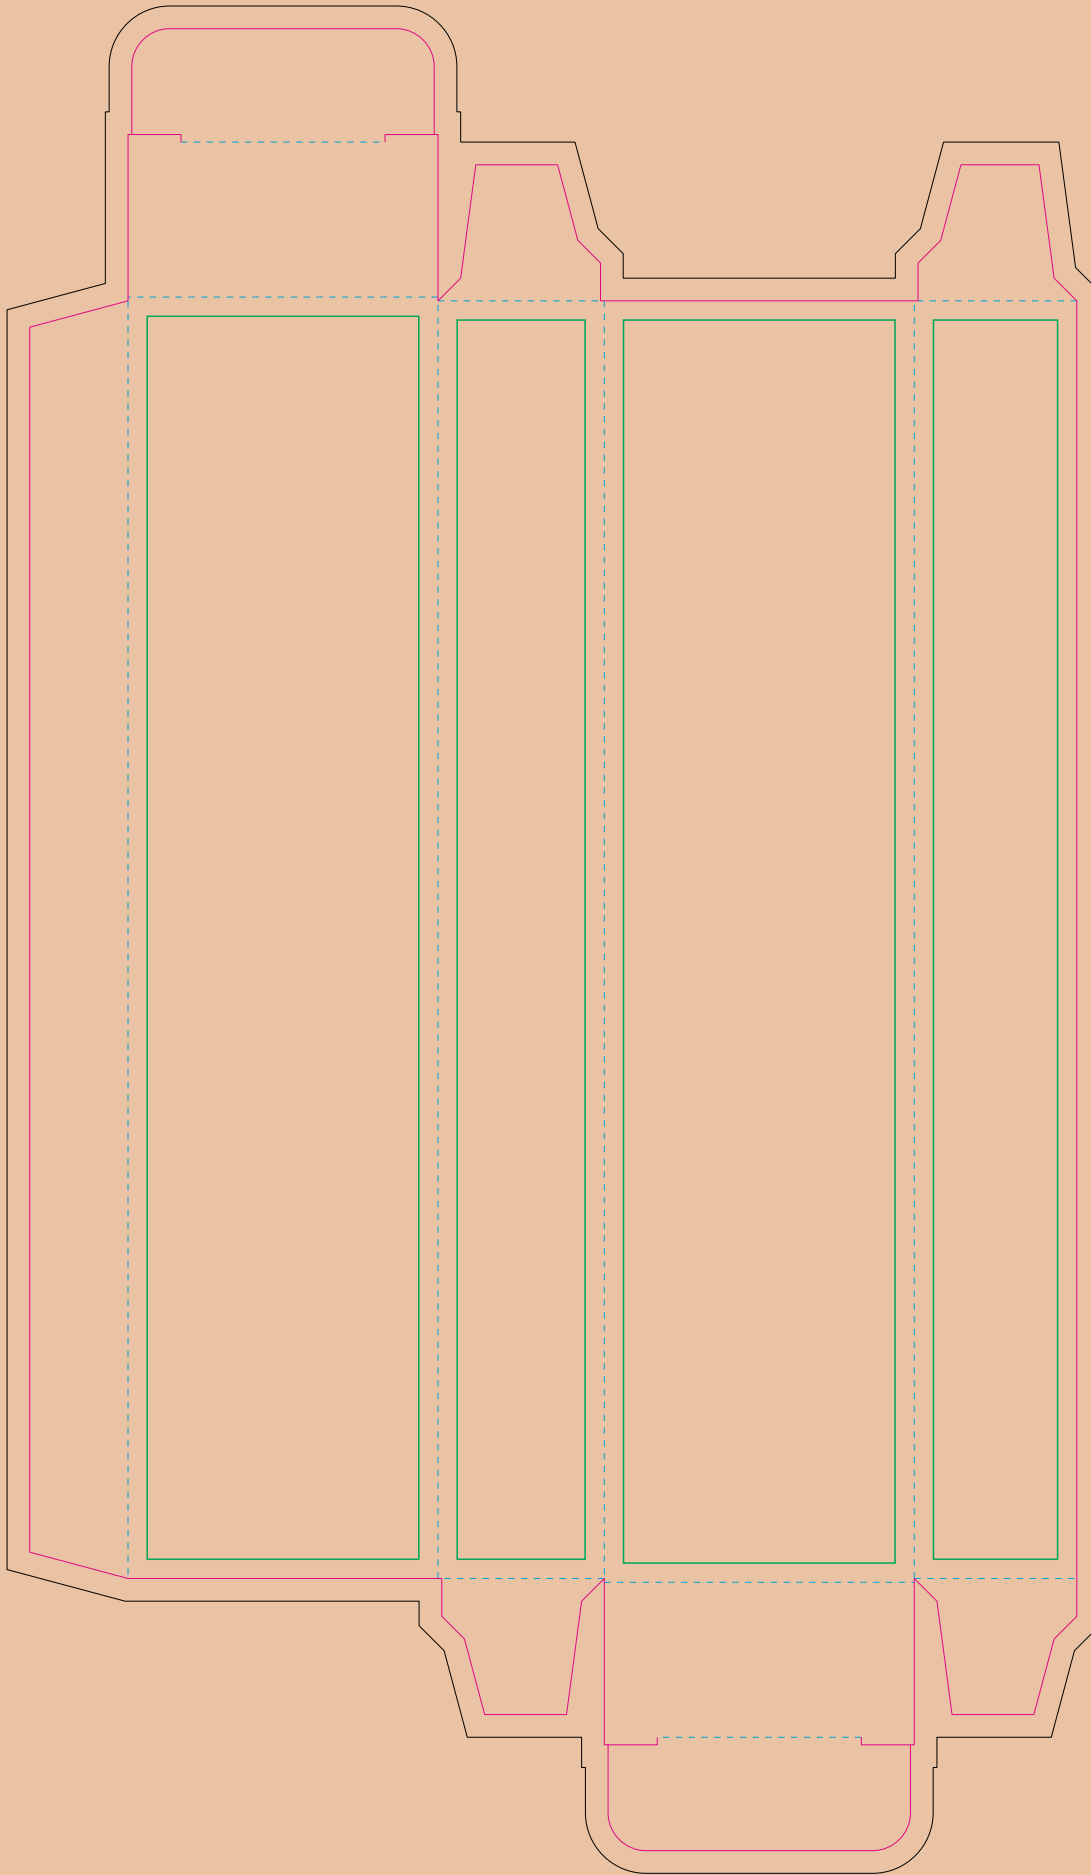

Kraft Paperboard box

- Margin
- Edge of product
- Bleed limit 3-3 mm (background must fill it)
- - - - - Fold line

resolution: min. 300DPI

colours: CMYK

formats: TIFF, PDF, EPS, AI, CDR

The green line indicates the area all non-background object - texts, logos, etc.

The pink outline the maximum size of graphic visible on the product.

The black line indicates the size of the required graphics including bleed.