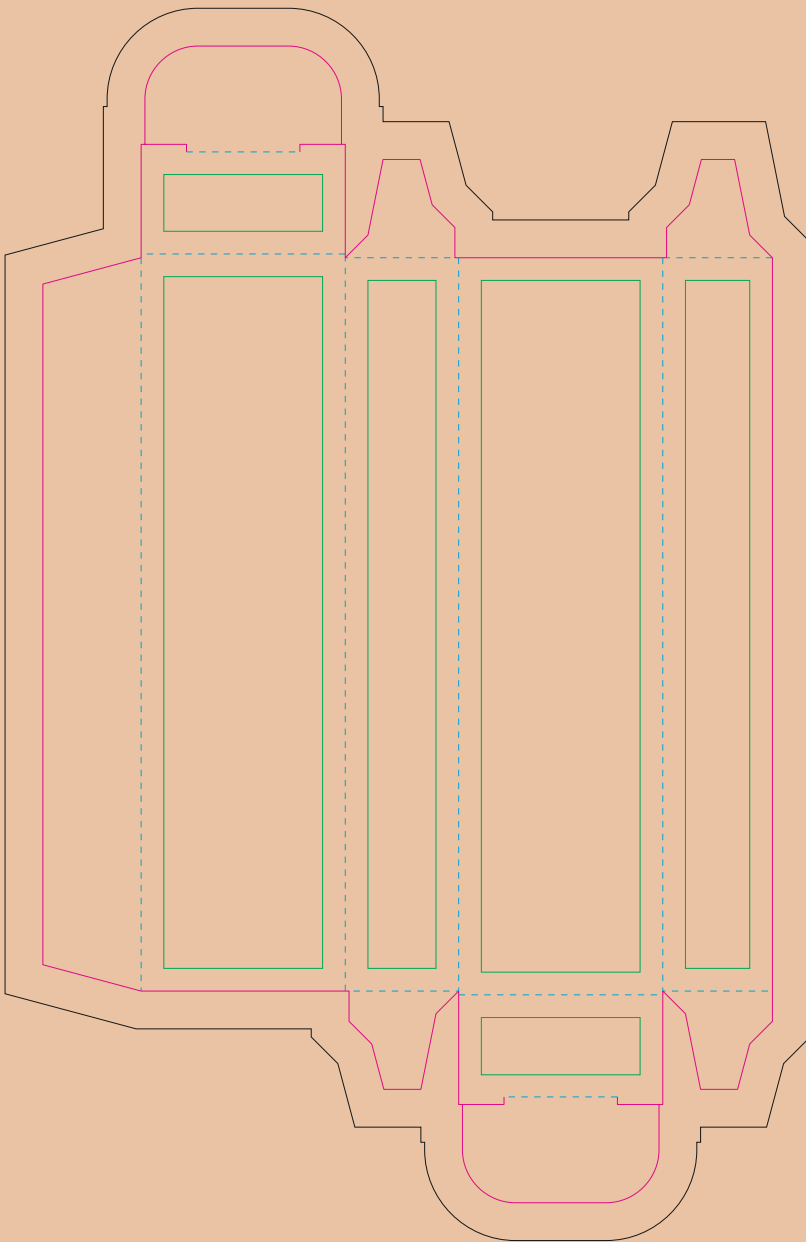

# Kraft Paperboard box

- Margin
- Edge of product
- Bleed limit 5-5 mm (background must fill it)
- - - - - Fold line

resolution: min. 300DPI

colours: CMYK

formats: TIFF, PDF, EPS, AI, CDR

The green line indicates the area all non-background object - texts, logos, etc.

The pink outline the maximum size of graphic visible on the product.

The black line indicates the size of the required graphics including bleed.