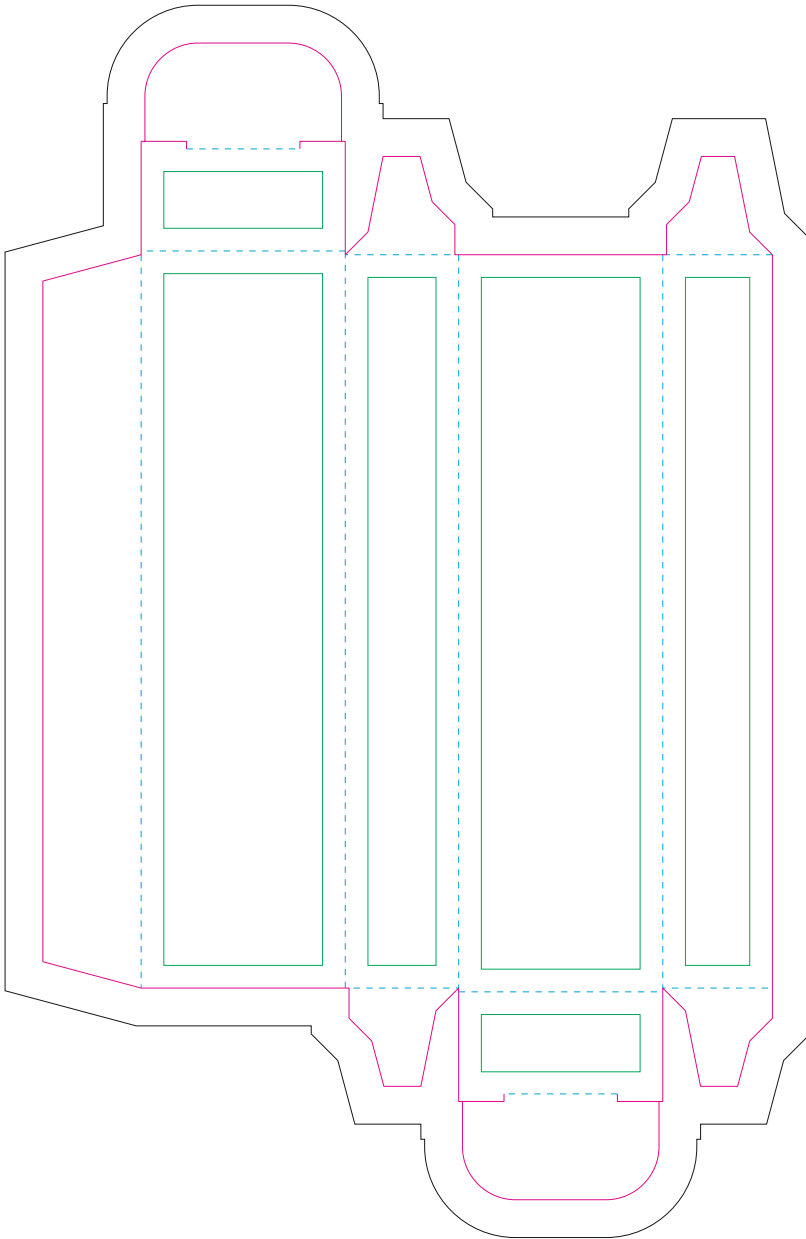

# Paperboard box

- Margin
- Edge of product
- Bleed limit 5-5 mm (background must fill it)
- - - - - Fold line

resolution: min. 300DPI  
colours: CMYK  
formats: TIFF, PDF, EPS, AI, CDR

The green line indicates the area all non-background object - texts, logos, etc.  
The pink outline the maximum size of graphic visible on the product.  
The black line indicates the size of the required graphics including bleed.