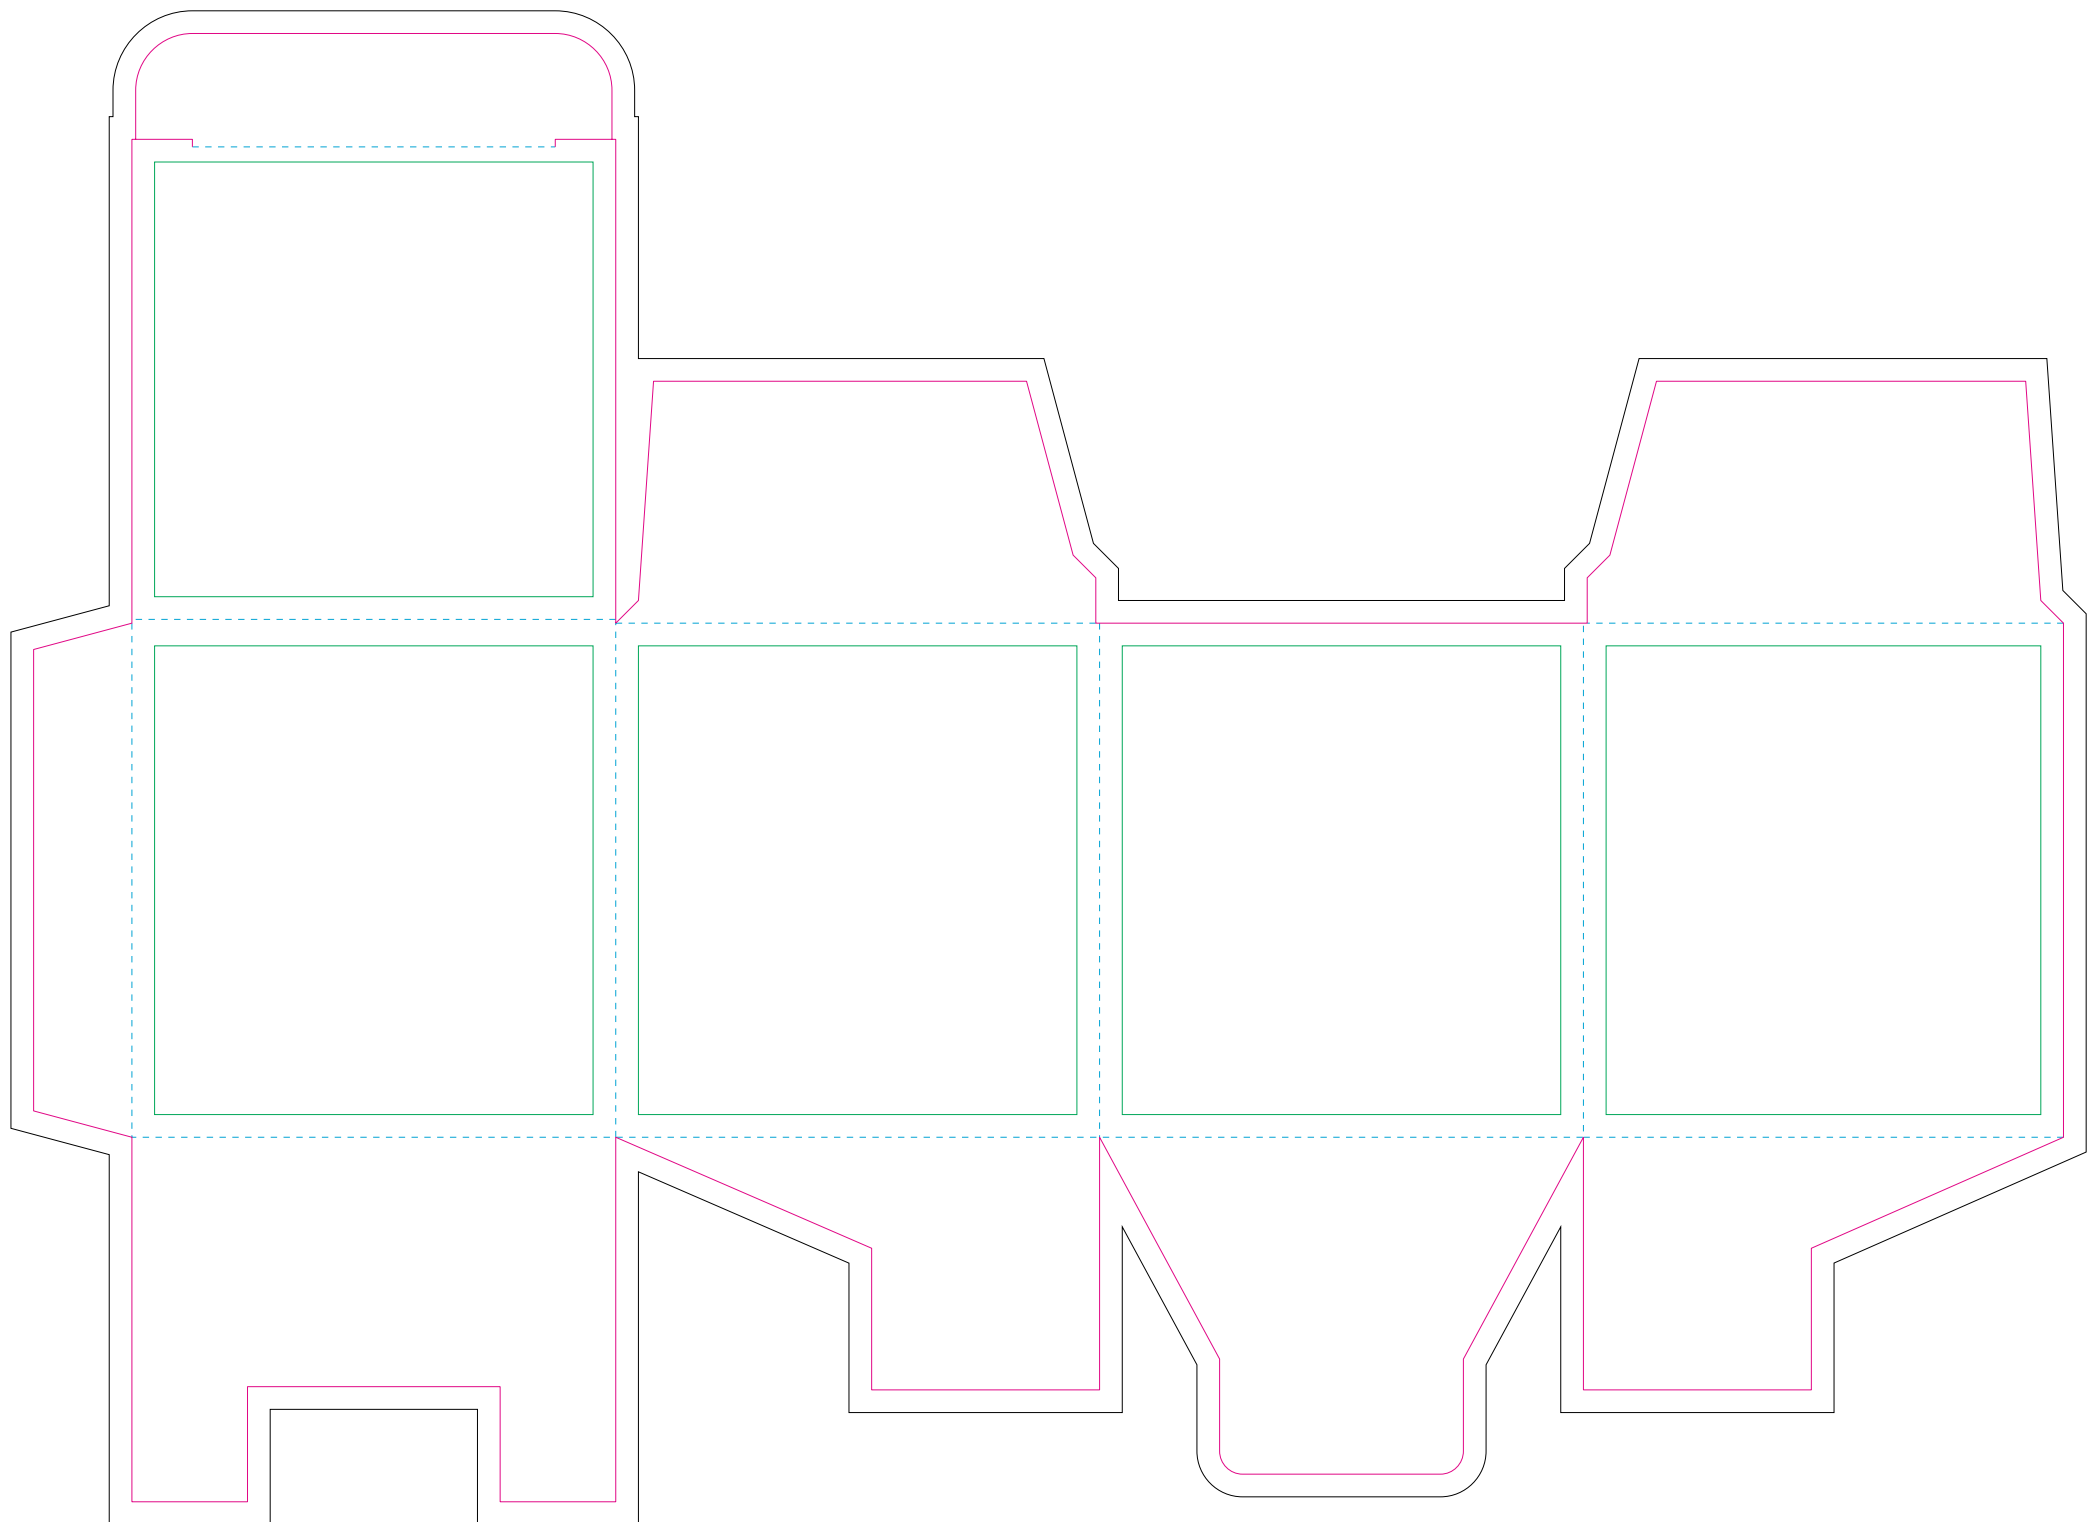

Paperboard box

- Margin
- Edge of product
- Bleed limit 5-5 mm (background must fill it)
- - - - - Fold line

resolution: min. 300DPI

colours: CMYK

formats: TIFF, PDF, EPS, AI, CDR

The green line indicates the area all non-background object - texts, logos, etc.

The pink outline the maximum size of graphic visible on the product.

The black line indicates the size of the required graphics including bleed.