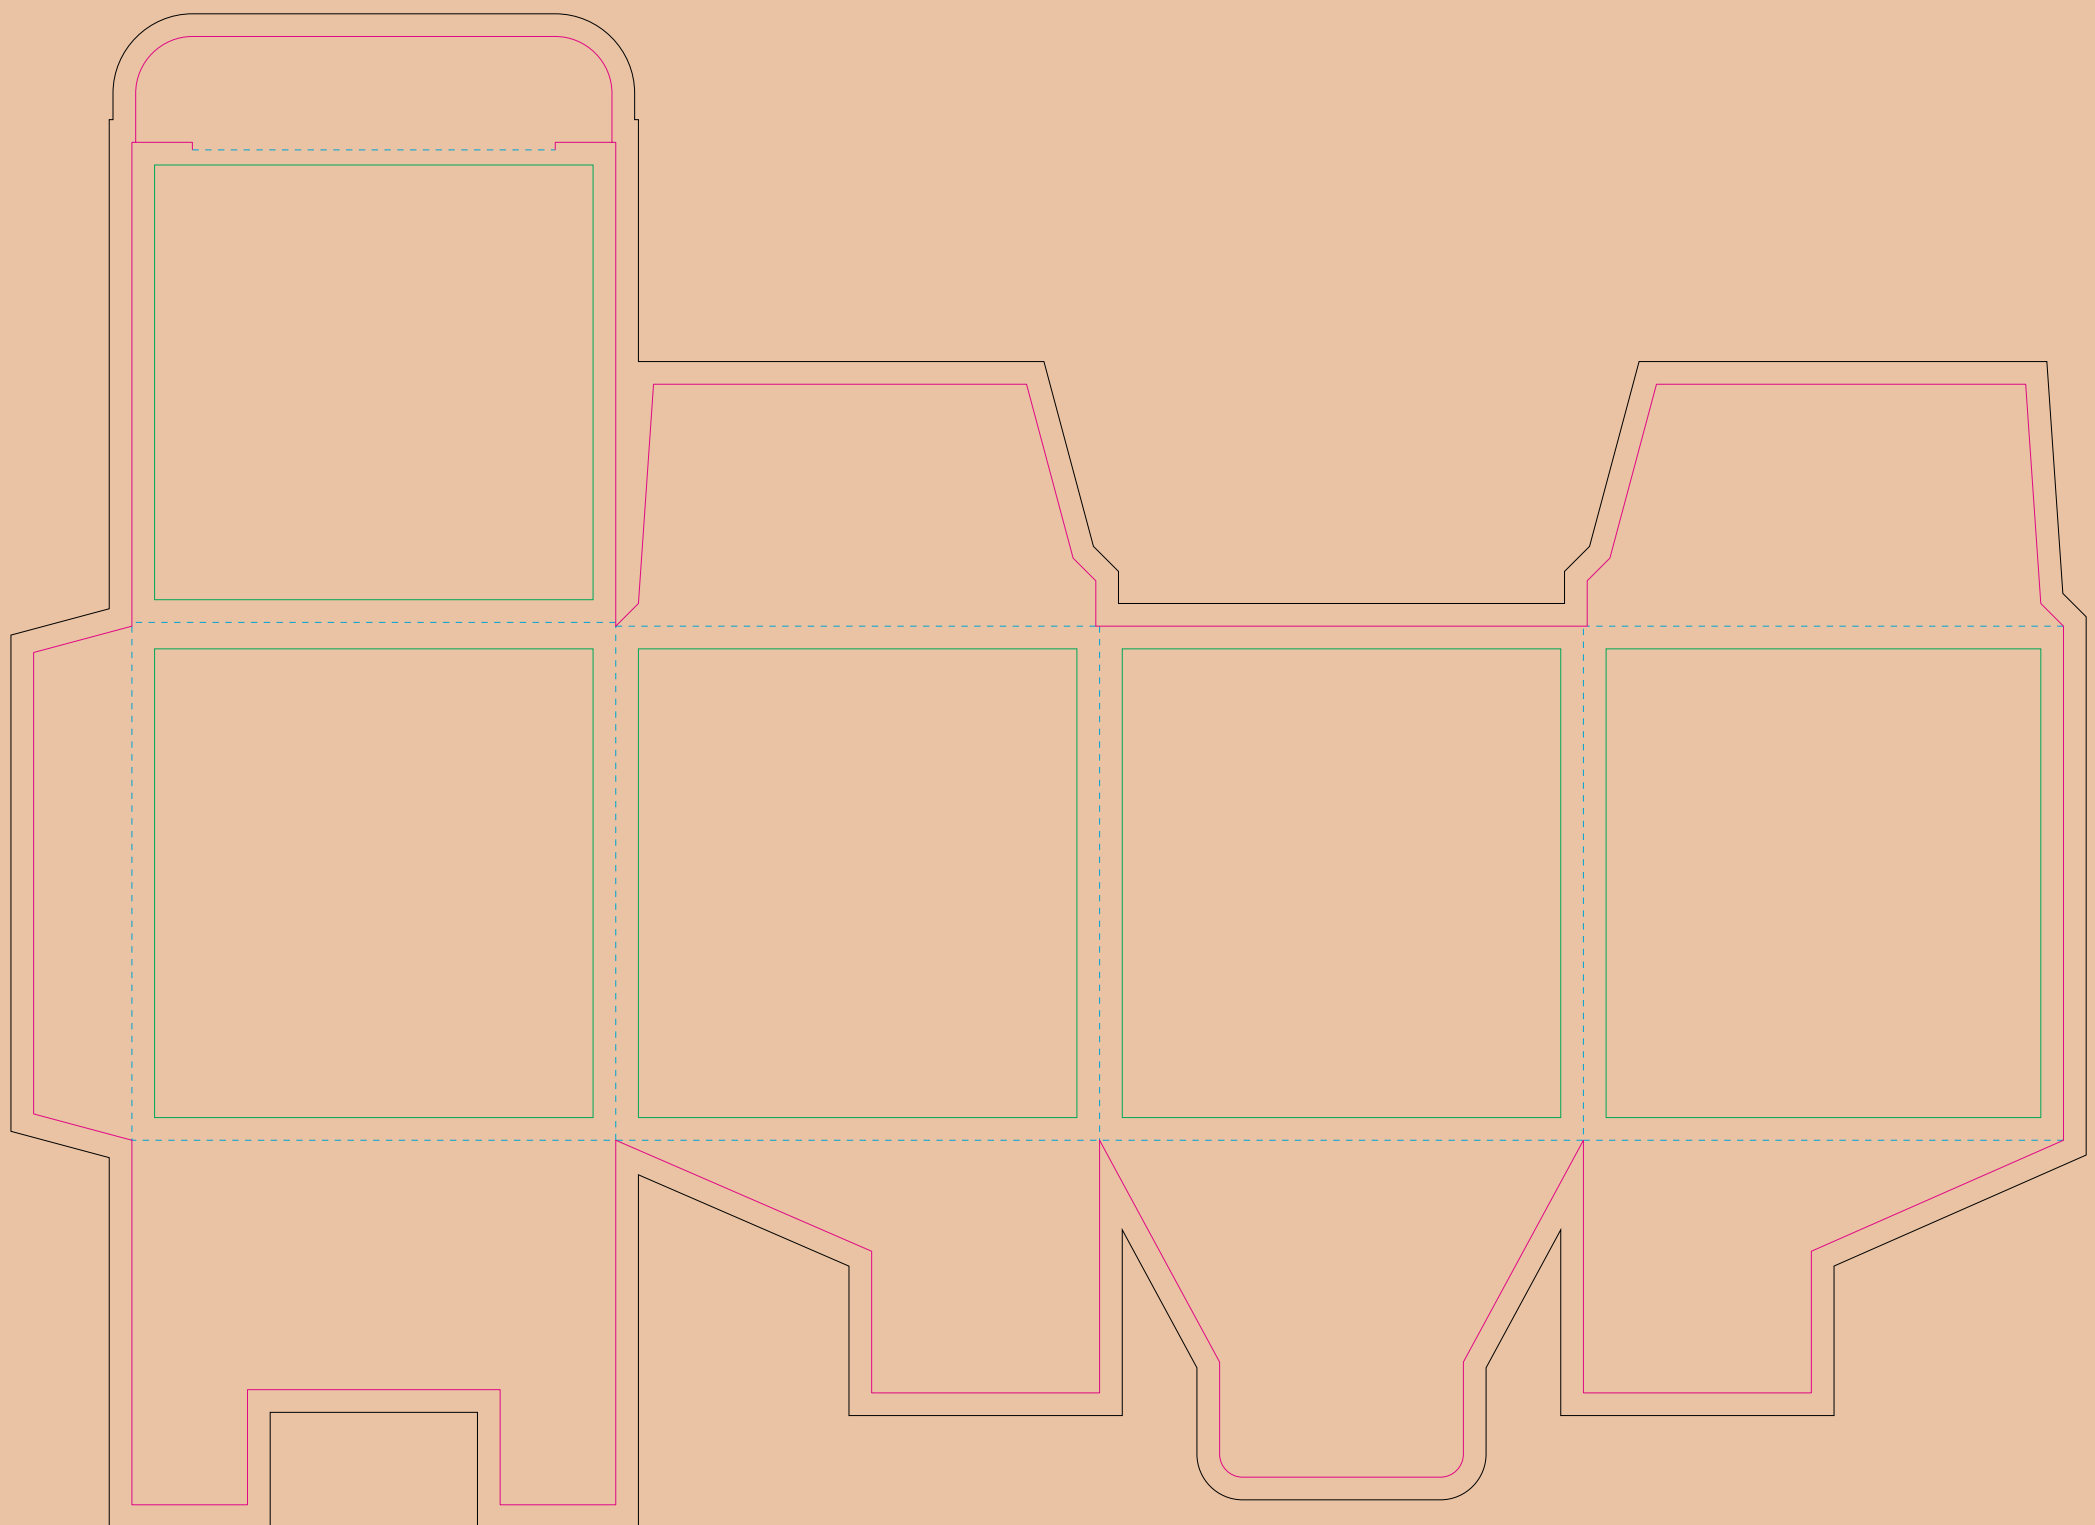

Kraft Paperboard box

- Margin
- Edge of product
- Bleed limit 5-5 mm (background must fill it)
- - - - - Fold line

resolution: min. 300DPI

colours: CMYK

formats: TIFF, PDF, EPS, AI, CDR

The green line indicates the area all non-background object - texts, logos, etc.

The pink outline the maximum size of graphic visible on the product.

The black line indicates the size of the required graphics including bleed.