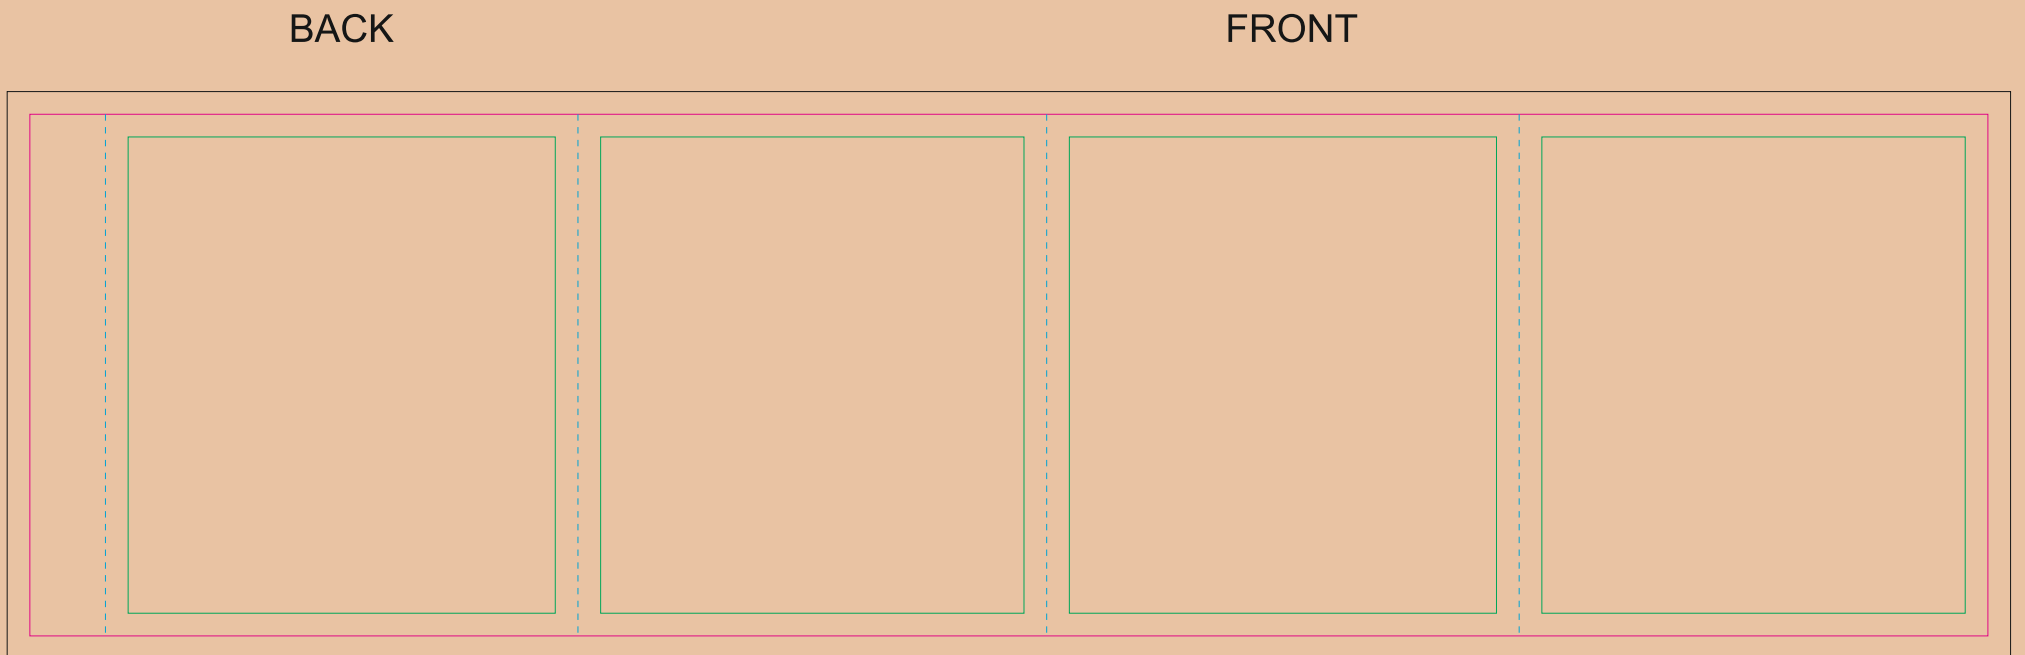

Kraft paper sleeve

The size of the paper sleeve is for reference only as product packaging size may vary.

- Margin
- Edge of product
- Bleed limit 3-3 mm (background must fill it)
- - - - - Fold line

resolution: min. 300DPI

colours: CMYK

formats: TIFF, PDF, EPS, AI, CDR

The green line indicates the area all non-background object - texts, logos, etc.

The pink outline the maximum size of graphic visible on the product.

The black line indicates the size of the required graphics including bleed.