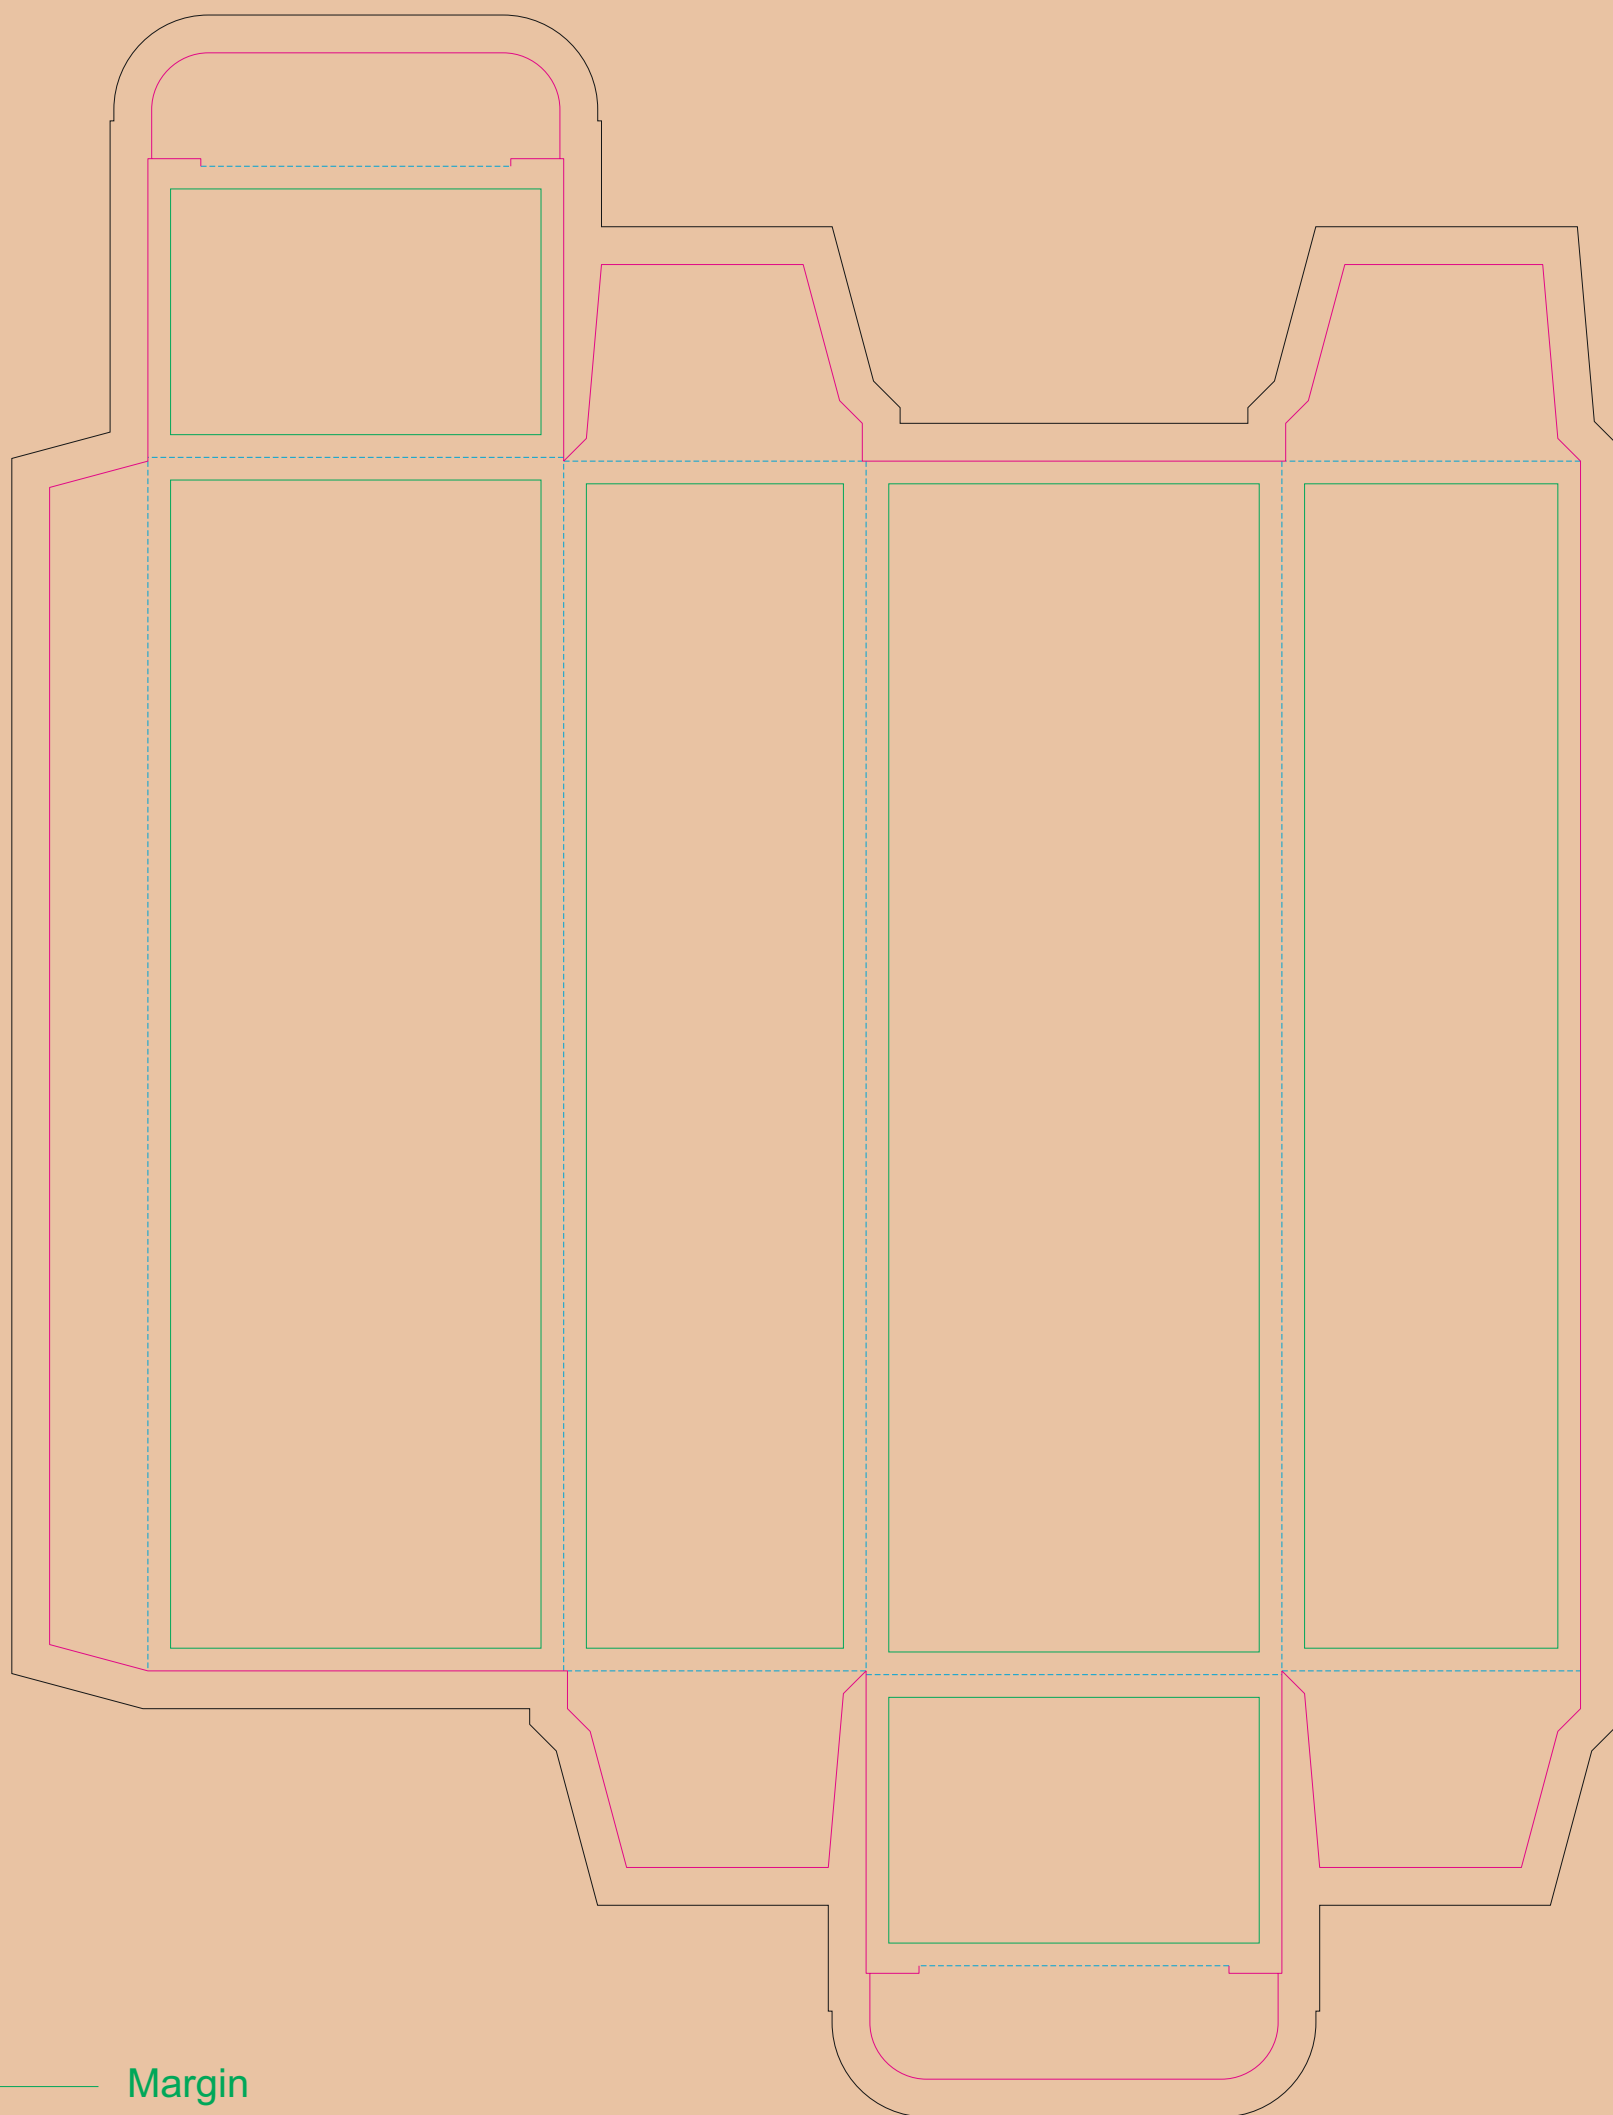

Kraft paperboard box

- Margin
- Edge of product
- Bleed limit 5-5 mm (background must fill it)
- - - - - Fold line

resolution: min. 300 DPI
colours: CMYK
formats: TIFF, PDF, EPS, AI, CDR

The green line indicates the area all non-background object-texts, logos, etc.
The pink outline the maximum size of graphic visible on the product.
The black line indicates the size of the required graphics including bleed.
The blue line indicates the folding.