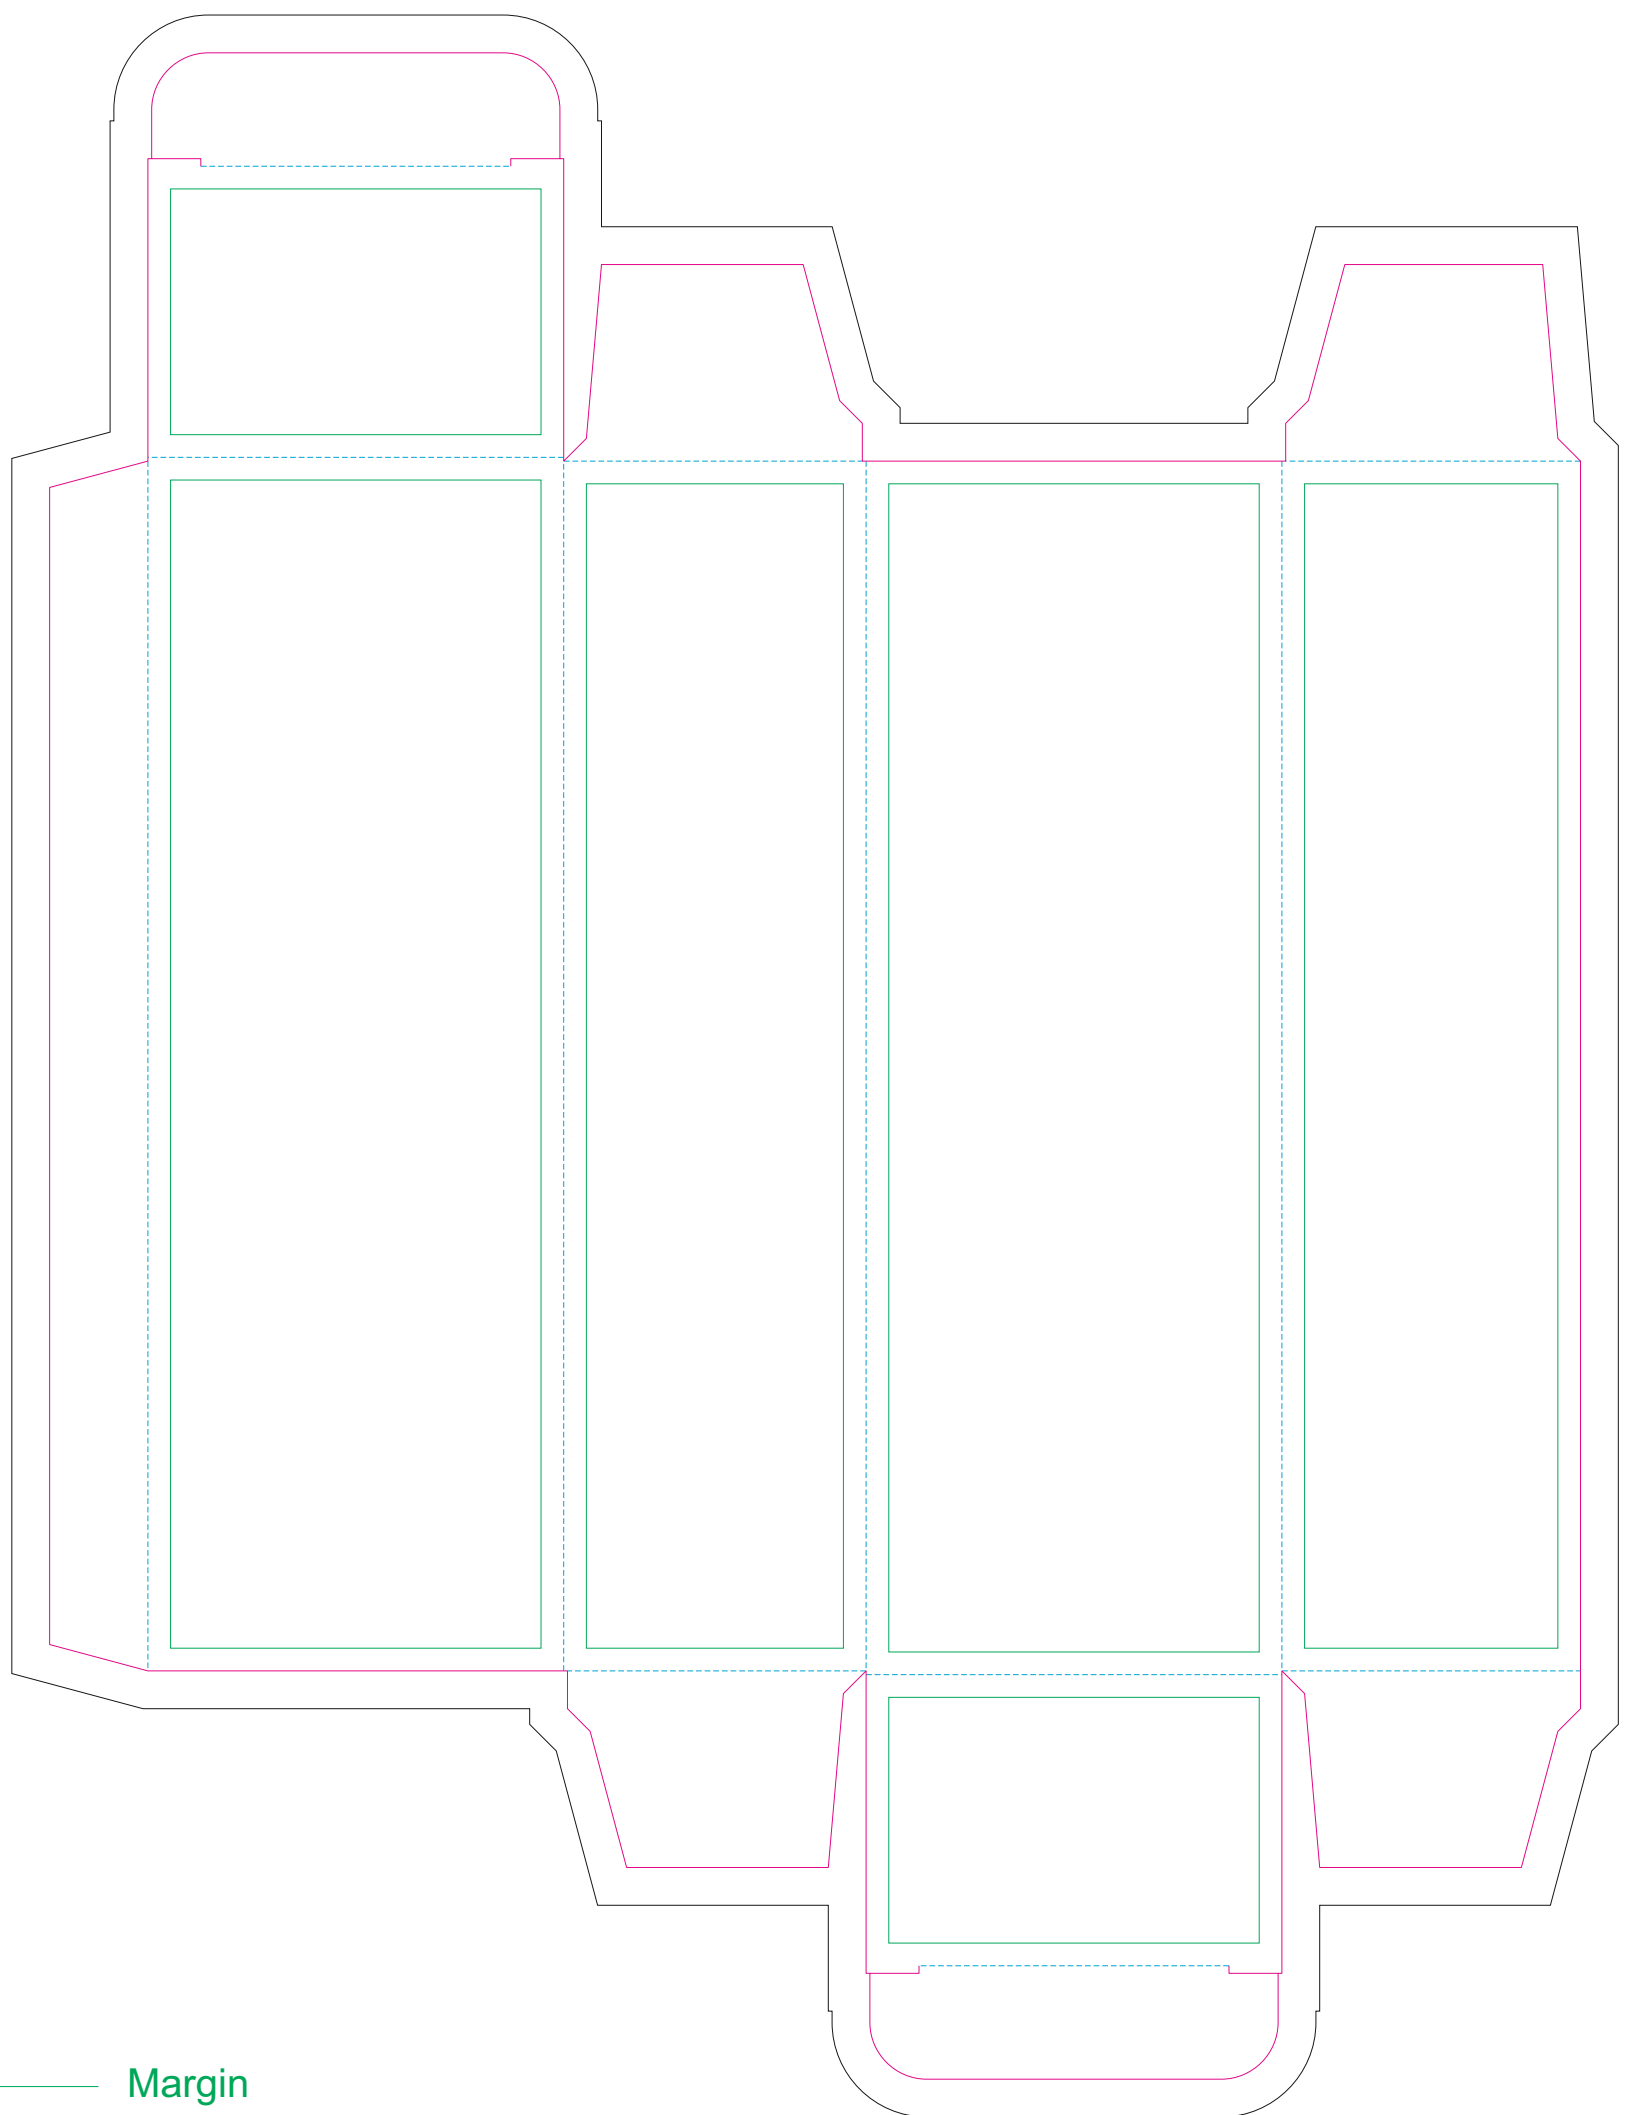

# Paperboard box

- Margin
- Edge of product
- Bleed limit 5-5 mm (background must fill it)
- - - - - Fold line

resolution: min. 300 DPI  
colours: CMYK  
formats: TIFF, PDF, EPS, AI, CDR

The green line indicates the area all non-background object-texts, logos, etc.  
The pink outline the maximum size of graphic visible on the product.  
The black line indicates the size of the required graphics including bleed.  
The blue line indicates the folding.