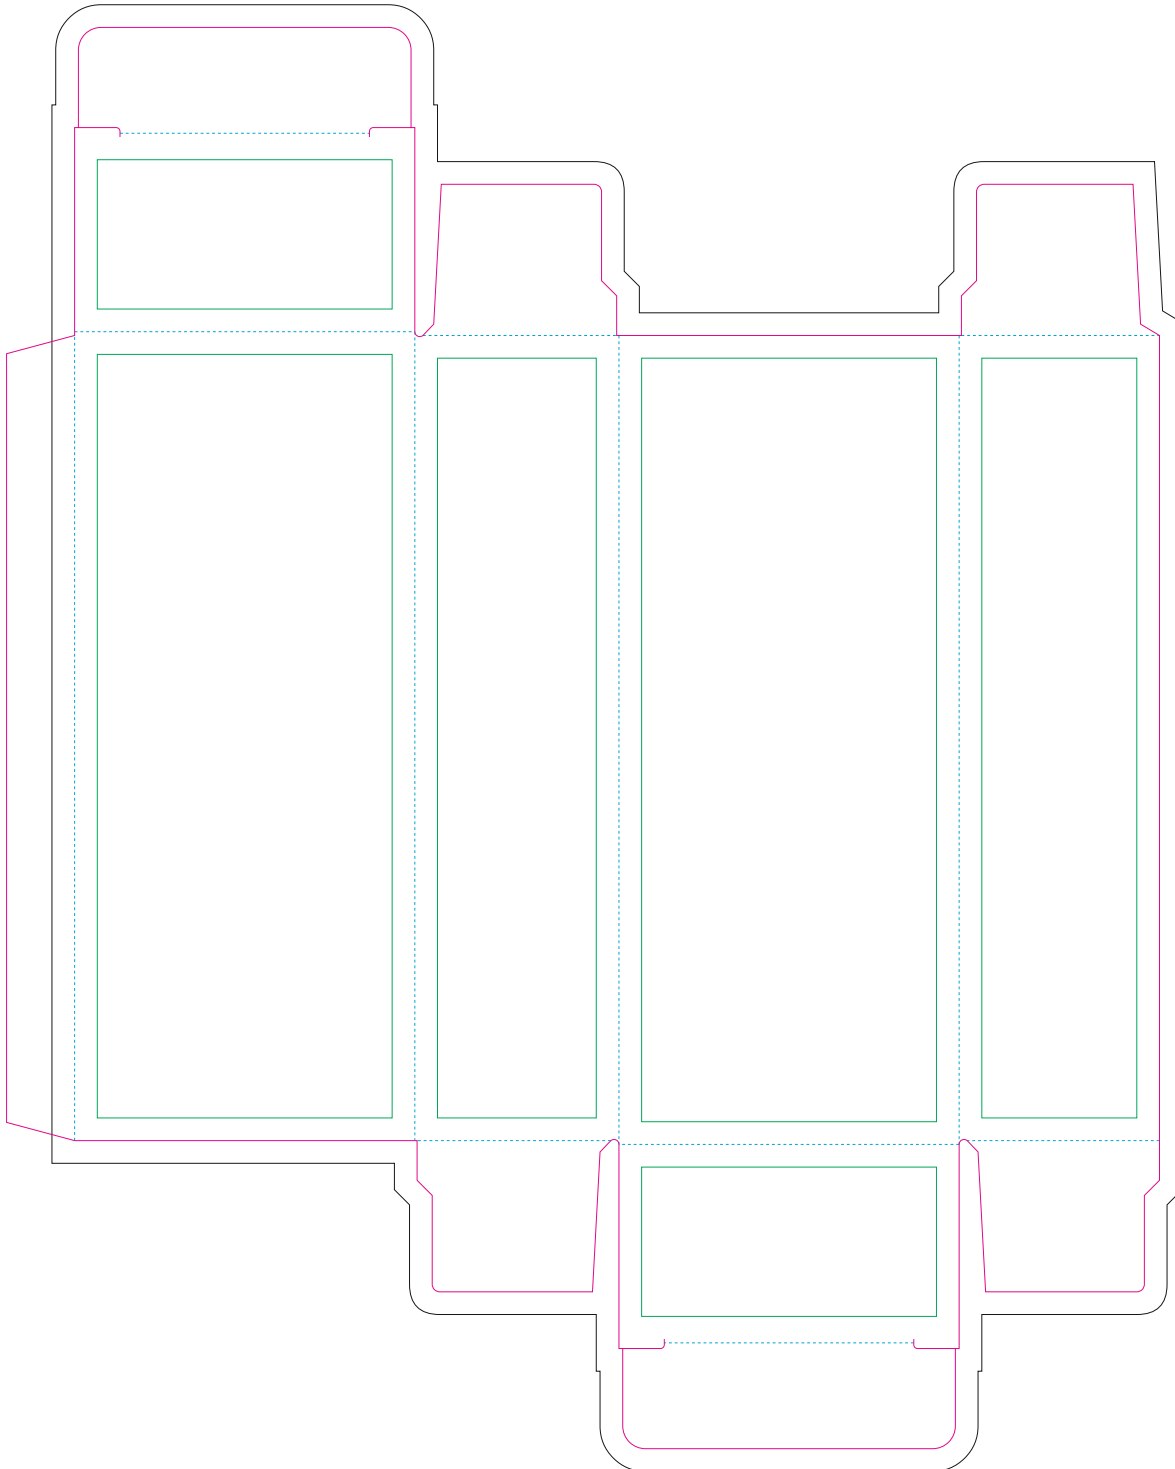

Paperboard box

- Margin
- Edge of product
- Bleed limit 3-3 mm (background must fill it)
- - - - - Fold line

resolution: min. 300 DPI
colours: CMYK
formats: TIFF, PDF, EPS, AI, CDR

The green line indicates the area all non-background object-texts, logos, etc.
The pink outline the maximum size of graphic visible on the product.
The black line indicates the size of the required graphics including bleed.
The blue line indicates the folding.