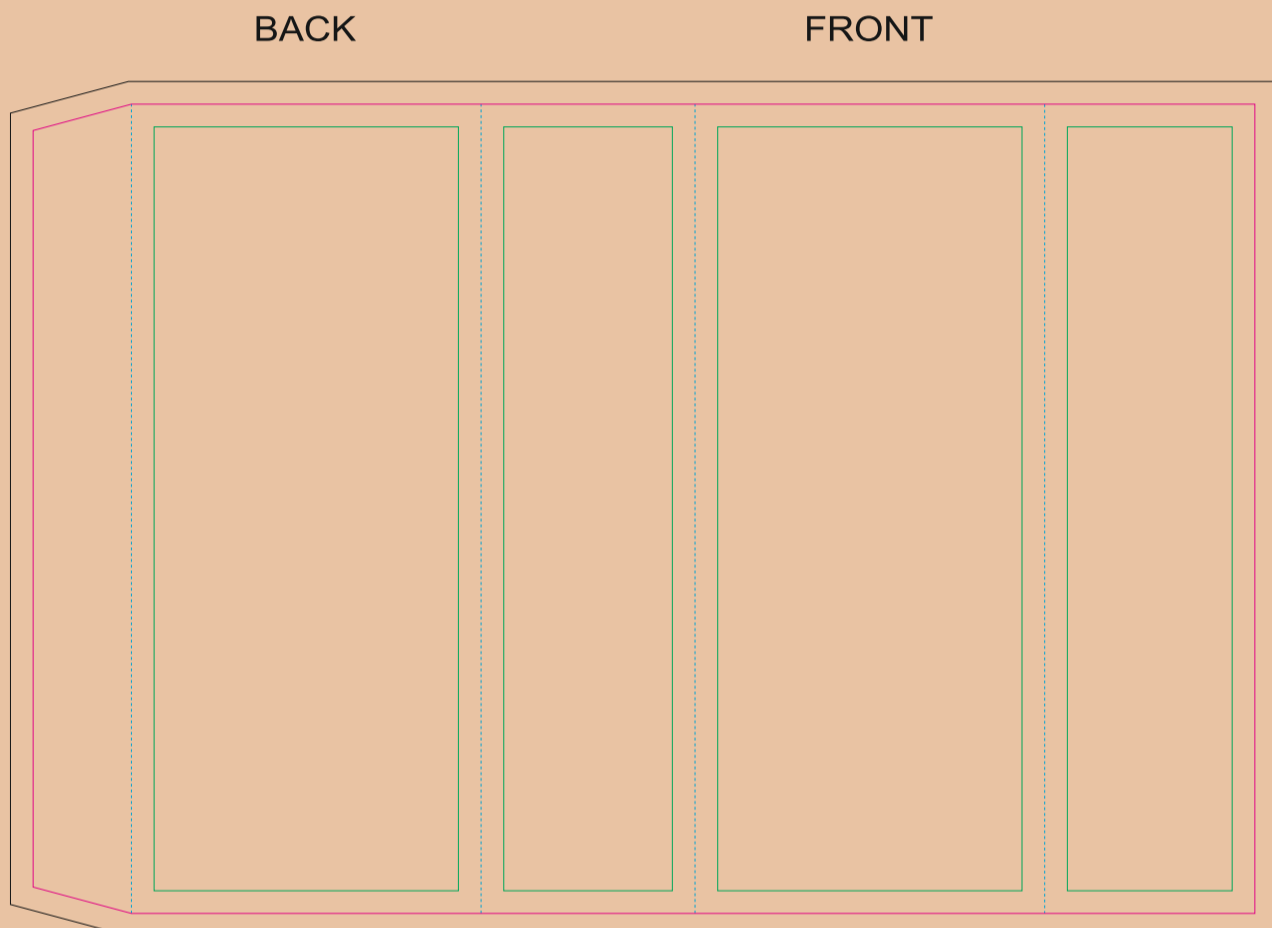

The size of the paper sleeve is for reference only as product packaging size may vary.

Kraft paper sleeve

- Margin
- Edge of product
- Bleed limit 3-3 mm (background must fill it)
- - - - - Fold line

resolution: min. 300 DPI
colours: CMYK
formats: TIFF, PDF, EPS, AI, CDR

The green line indicates the area all non-background object-texts, logos, etc.
The pink outline the maximum size of graphic visible on the product.
The black line indicates the size of the required graphics including bleed.
The blue line indicates the folding.