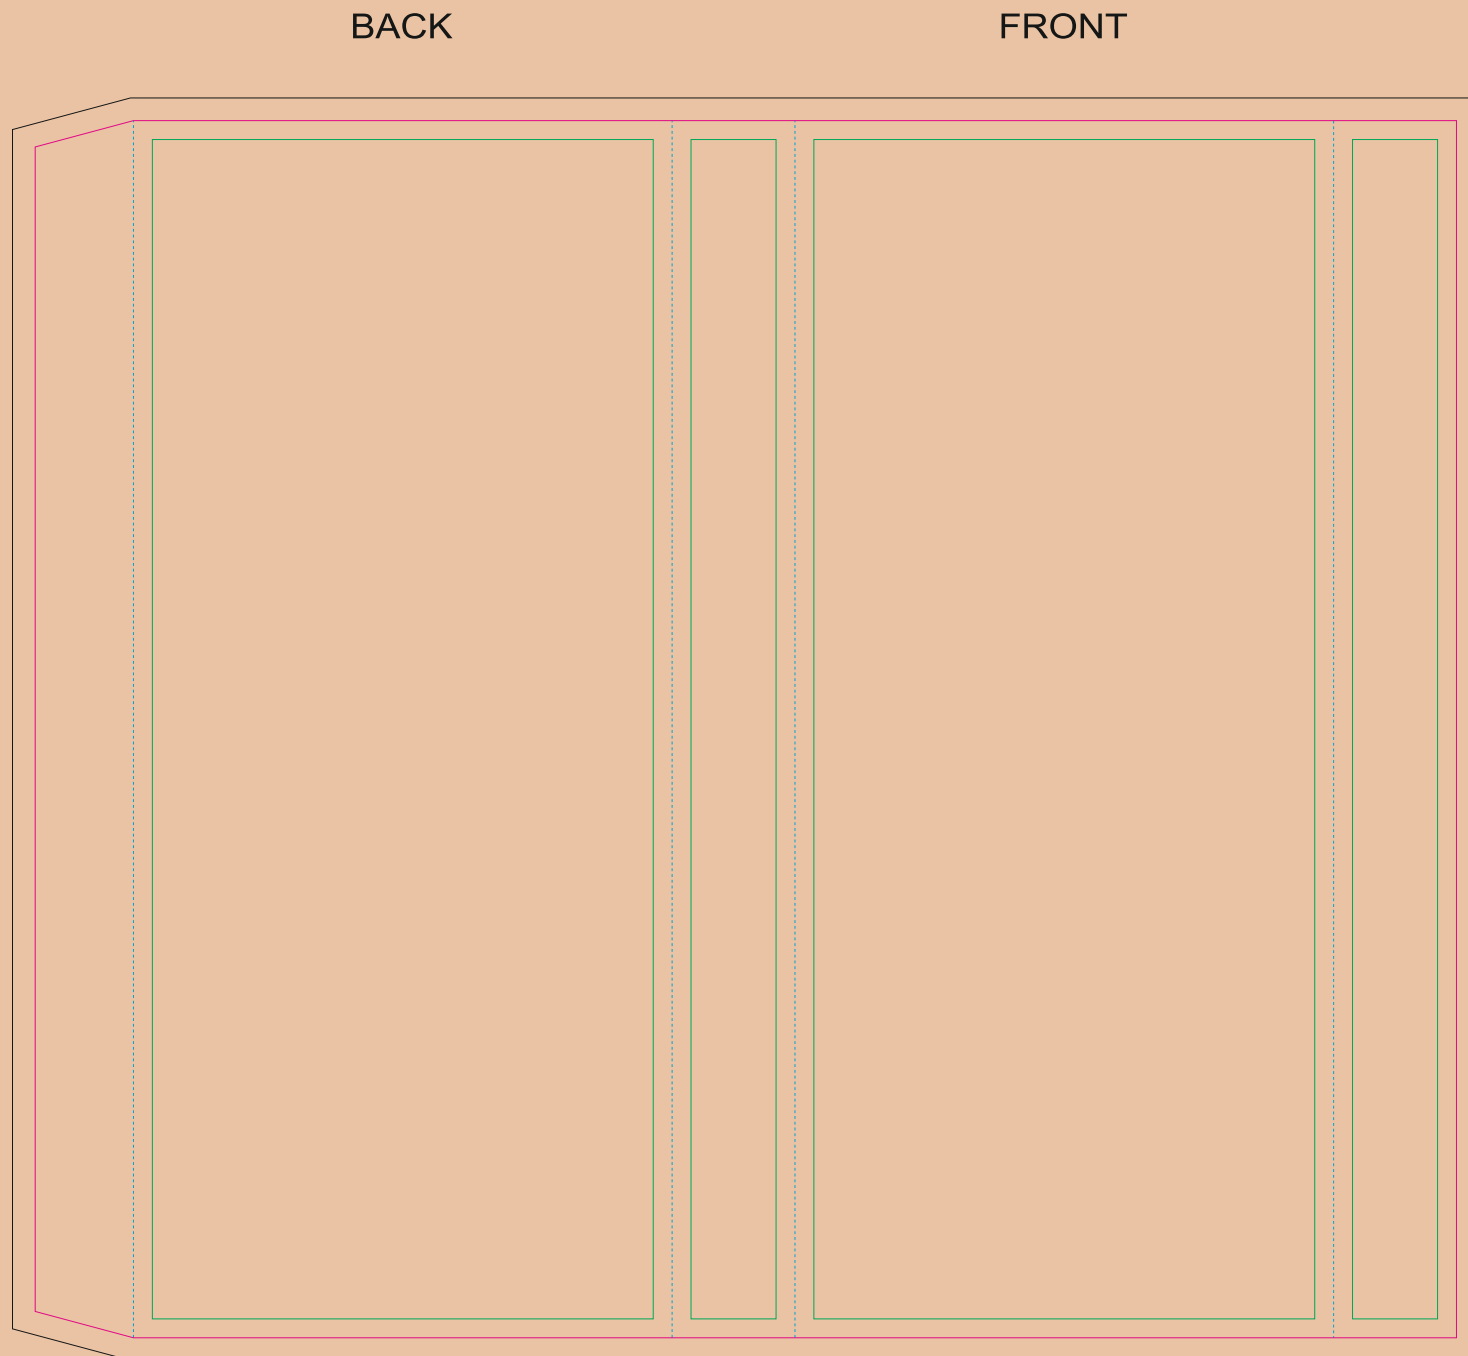

# Kraft paper sleeve

The size of the paper sleeve is for reference only as product packaging size may vary.

- Margin
- Edge of product
- Bleed limit 3-3 mm (background must fill it)
- - - - - Fold line

resolution: min. 300 DPI  
colours: CMYK  
formats: TIFF, PDF, EPS, AI, CDR

The green line indicates the area all non-background object-texts, logos, etc.  
The pink outline the maximum size of graphic visible on the product.  
The black line indicates the size of the required graphics including bleed.  
The blue line indicates the folding.