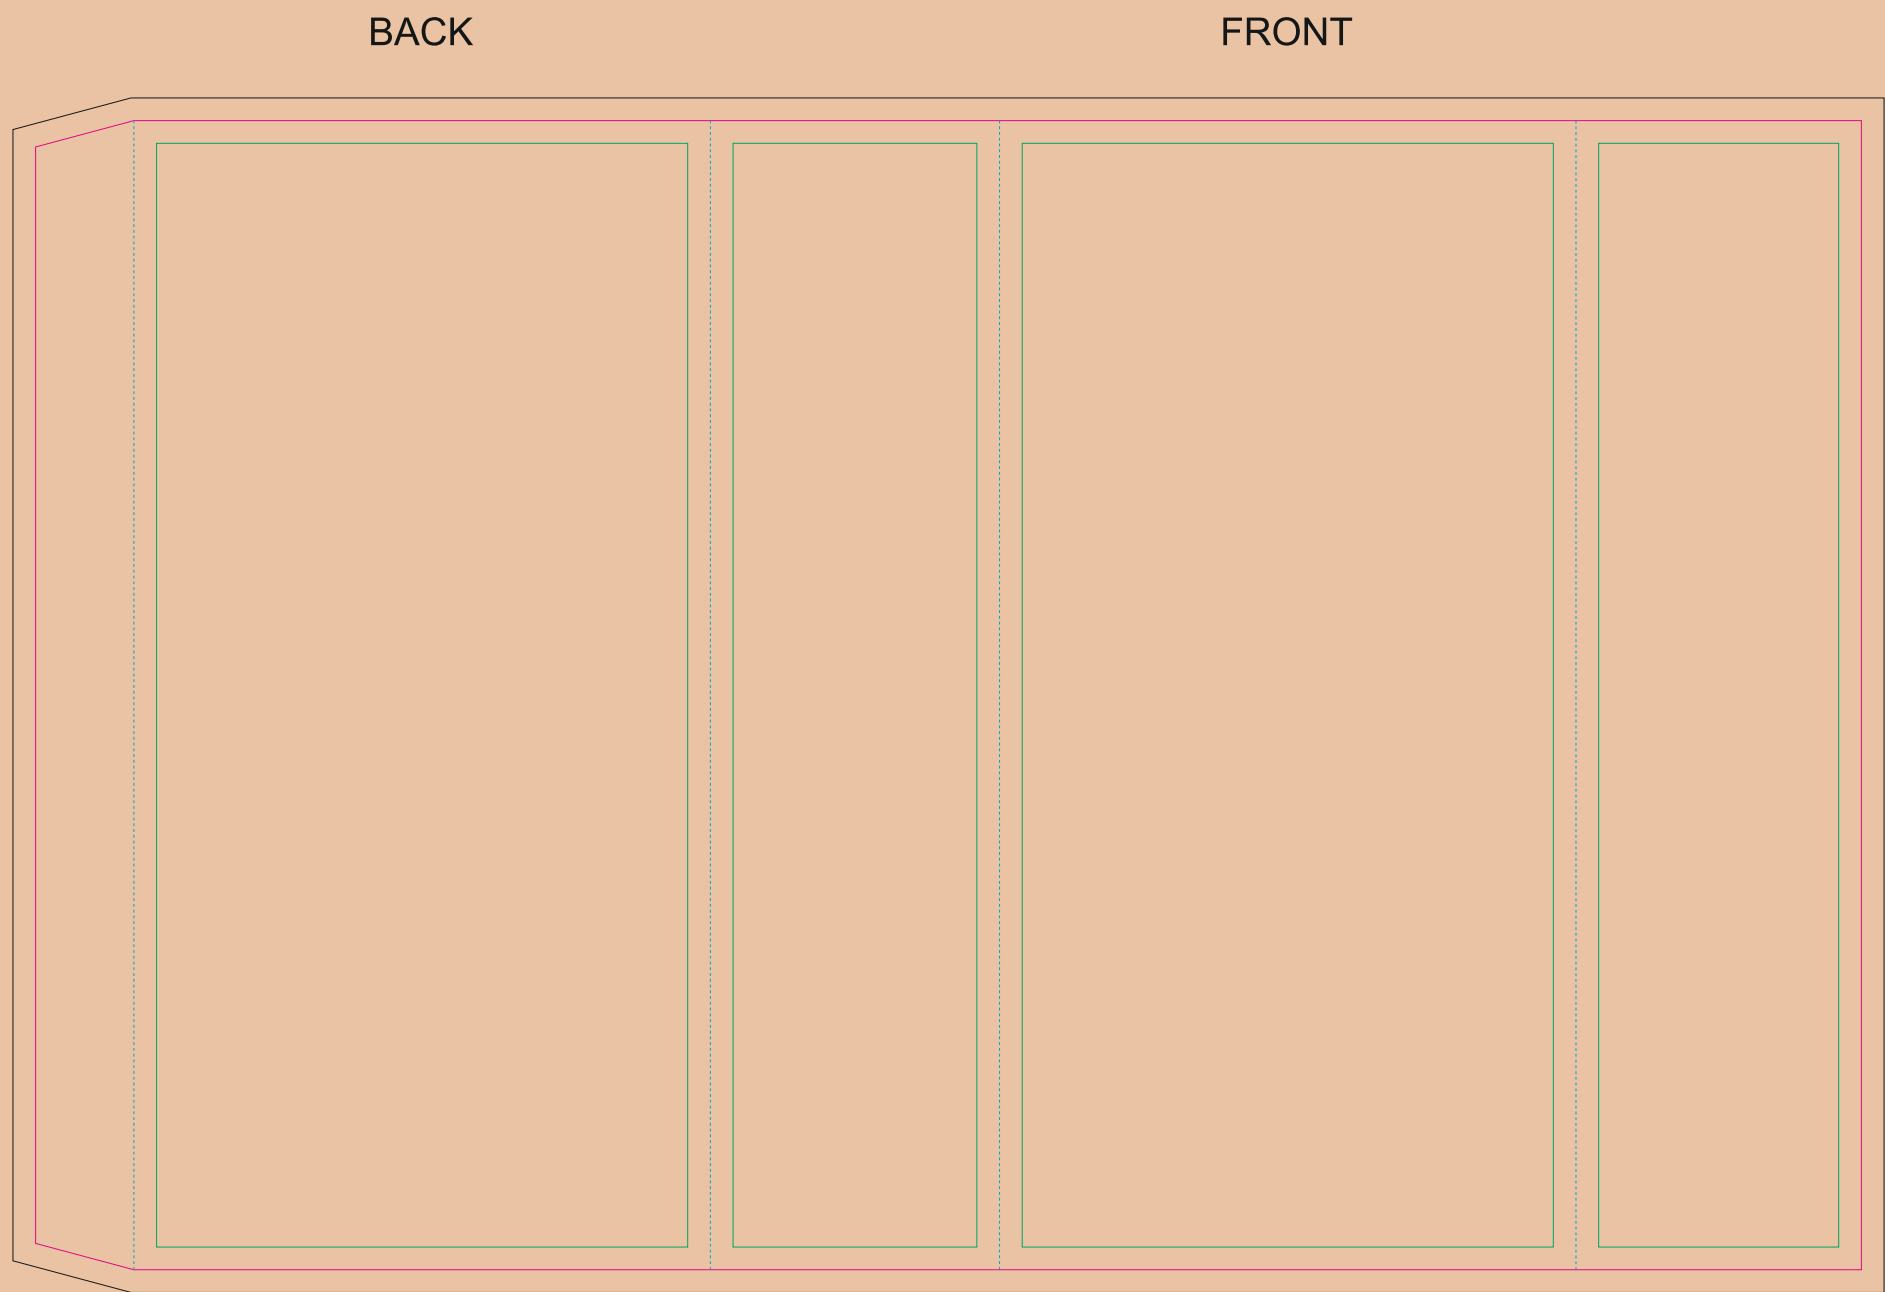

# Kraft paper sleeve

The size of the paper sleeve is for reference only as product packaging size may vary.

- Margin
- Edge of product
- Bleed limit 3-3 mm (background must fill it)
- - - - - Fold line

resolution: min. 300 DPI  
colours: CMYK  
formats: TIFF, PDF, EPS, AI, CDR

The green line indicates the area all non-background object-texts, logos, etc.  
The pink outline the maximum size of graphic visible on the product.  
The black line indicates the size of the required graphics including bleed.  
The blue line indicates the folding.