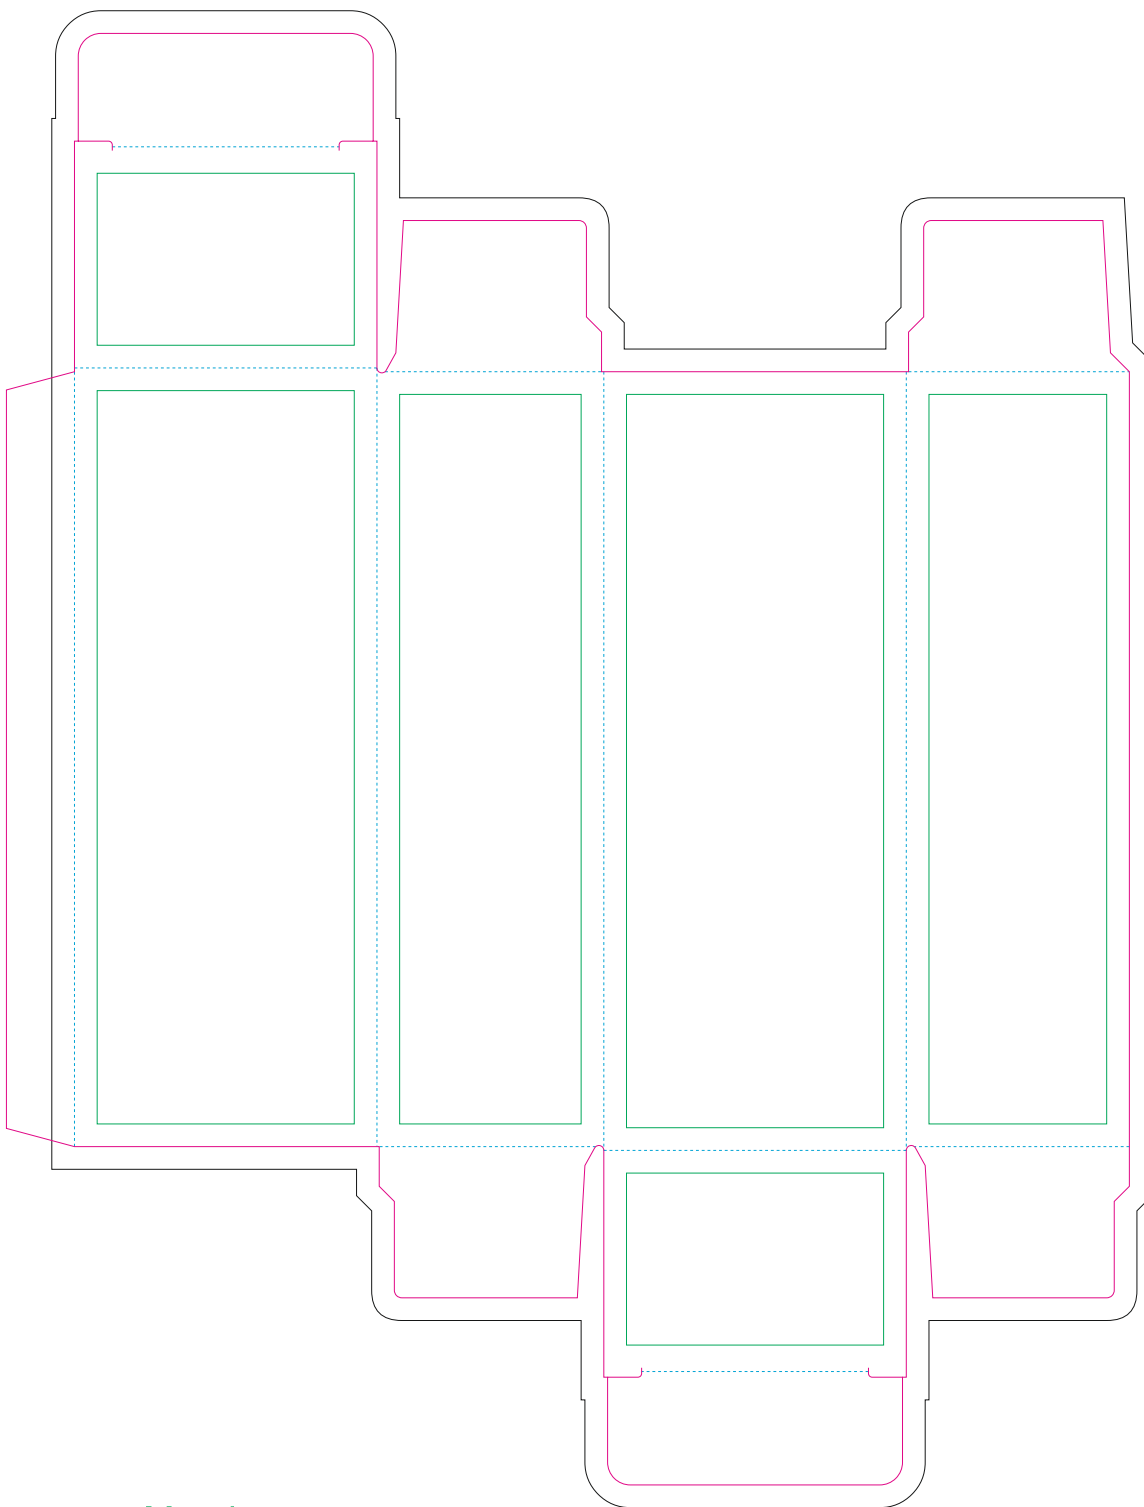

Paperboard box

- Margin
- Edge of product
- Bleed limit 3-3 mm (background must fill it)
- - - - - Fold line

resolution: min. 300 DPI
colours: CMYK
formats: TIFF, PDF, EPS, AI, CDR

The green line indicates the area all non-background object-texts, logos, etc.
The pink outline the maximum size of graphic visible on the product.
The black line indicates the size of the required graphics including bleed.
The blue line indicates the folding.