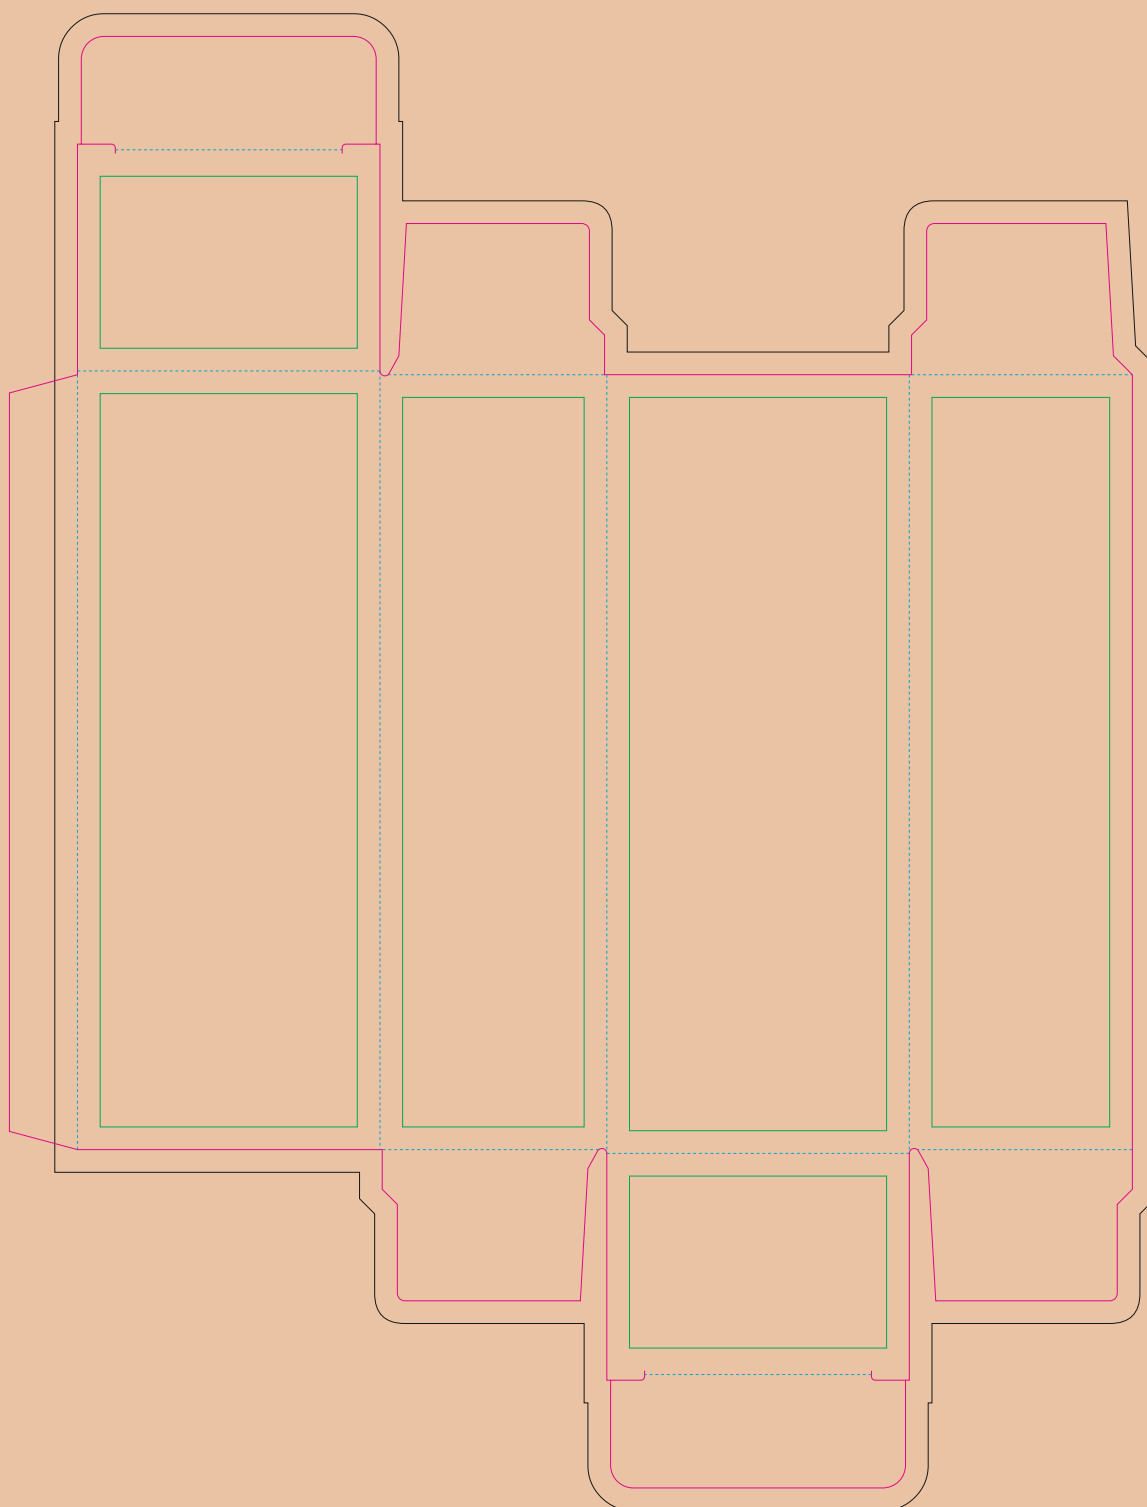

Kraft Paperboard box

- Margin
- Edge of product
- Bleed limit 3-3 mm (background must fill it)
- - - - - Fold line

resolution: min. 300 DPI
colours: CMYK
formats: TIFF, PDF, EPS, AI, CDR

The green line indicates the area all non-background object-texts, logos, etc.
The pink outline the maximum size of graphic visible on the product.
The black line indicates the size of the required graphics including bleed.
The blue line indicates the folding.