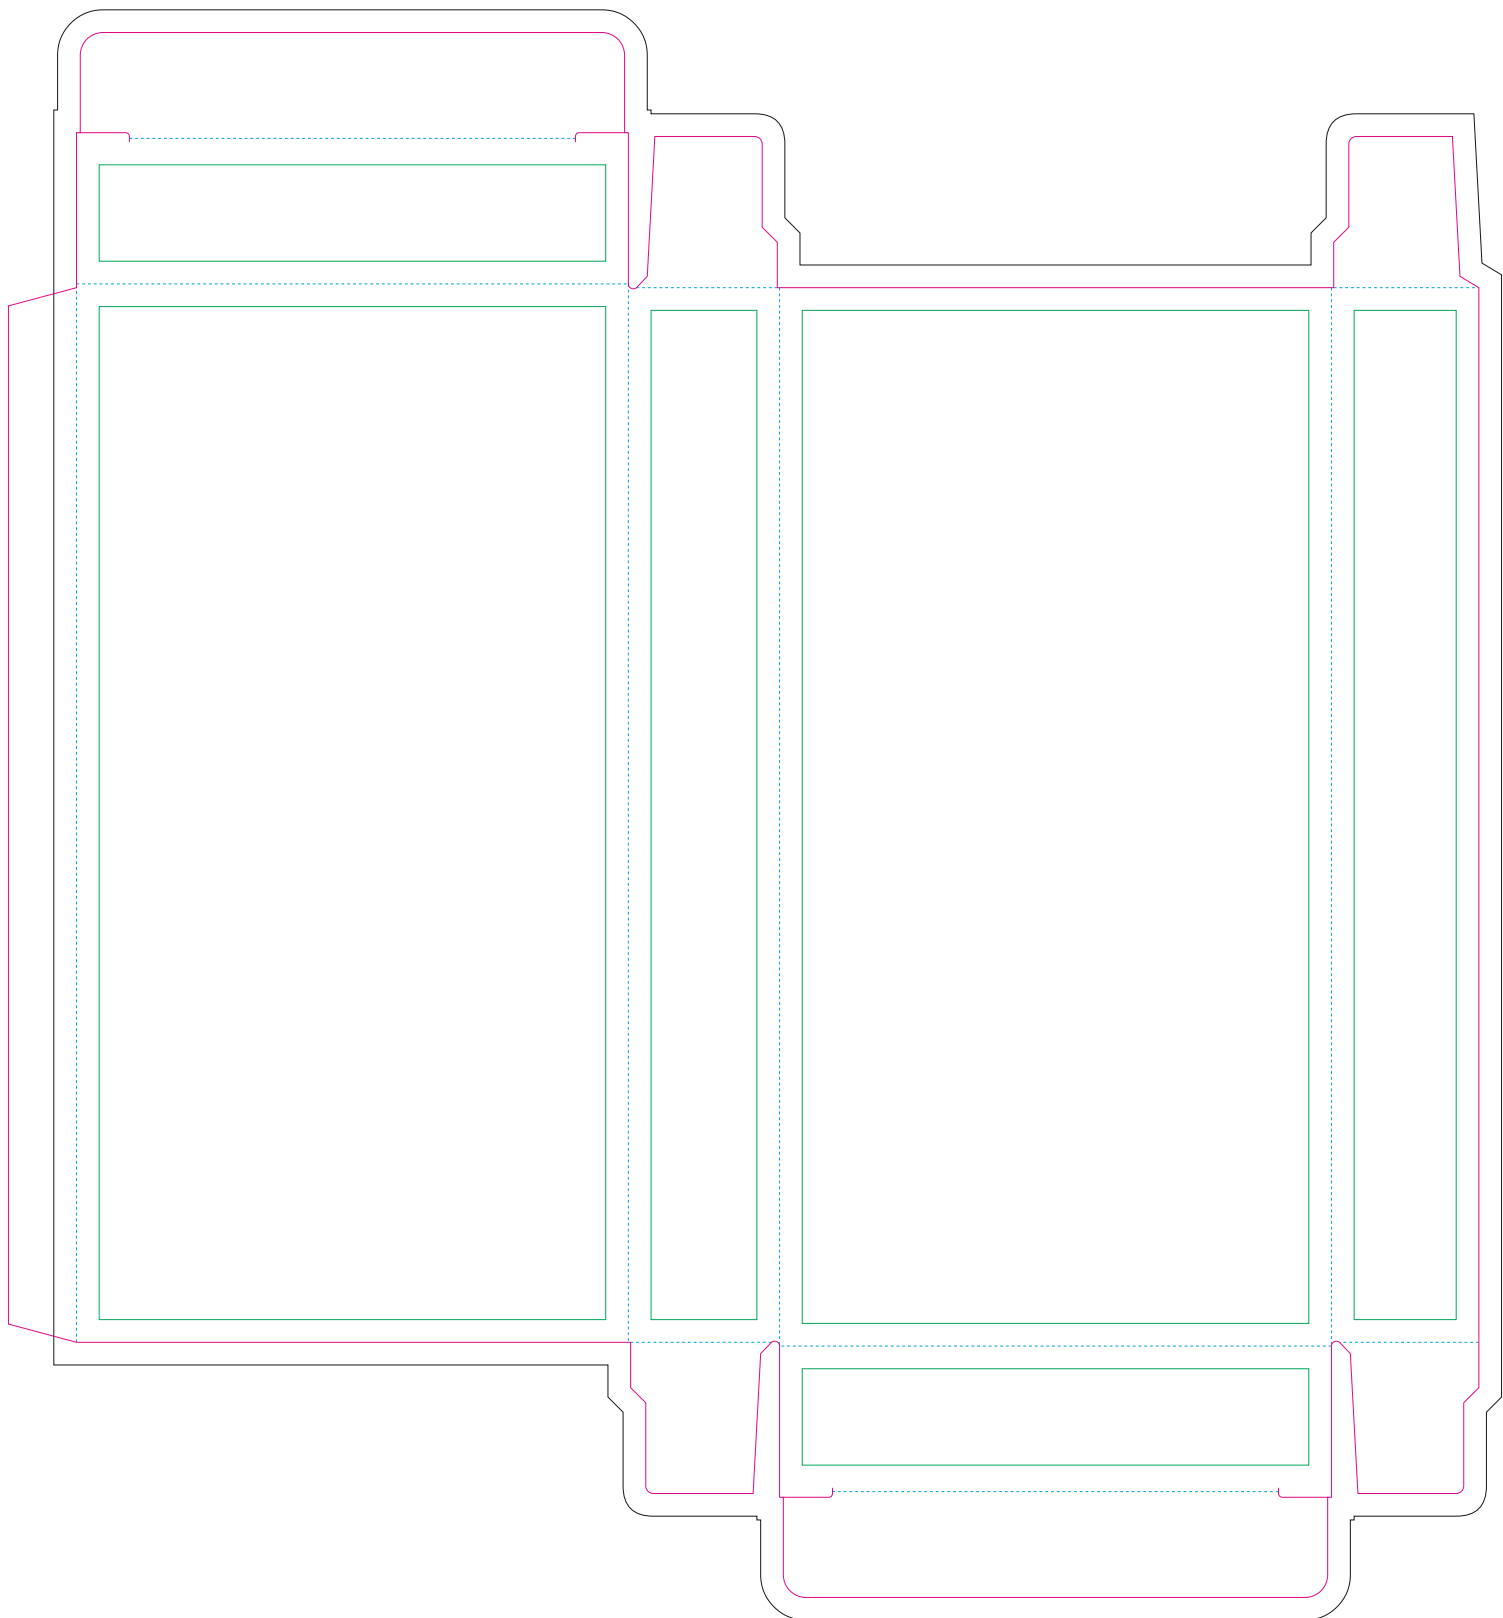

# Paperboard box

- Margin
- Edge of product
- Bleed limit 3-3 mm (background must fill it)
- - - - - Fold line

resolution: min. 300 DPI  
colours: CMYK  
formats: TIFF, PDF, EPS, AI, CDR

The green line indicates the area all non-background object-texts, logos, etc.  
The pink outline the maximum size of graphic visible on the product.  
The black line indicates the size of the required graphics including bleed.  
The blue line indicates the folding.