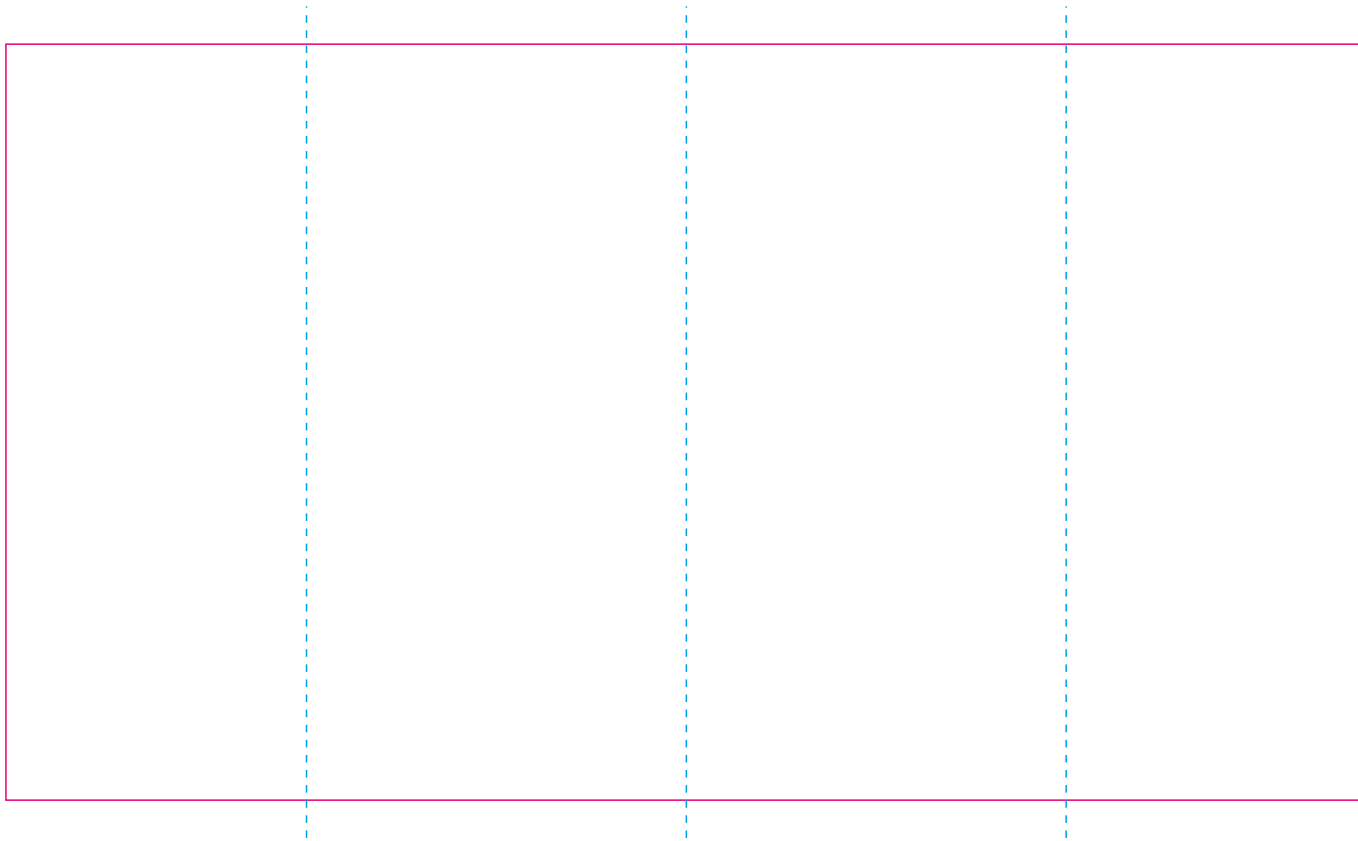

RS

— Edge of product

- - - Centerlines

file format: vector
colours: in one color
formats: PDF, EPS, AI, CDR

The pink outline the maximum size of graphic visible on the product.
The blue dash line indicates the center line of the left, right and middle side of object.