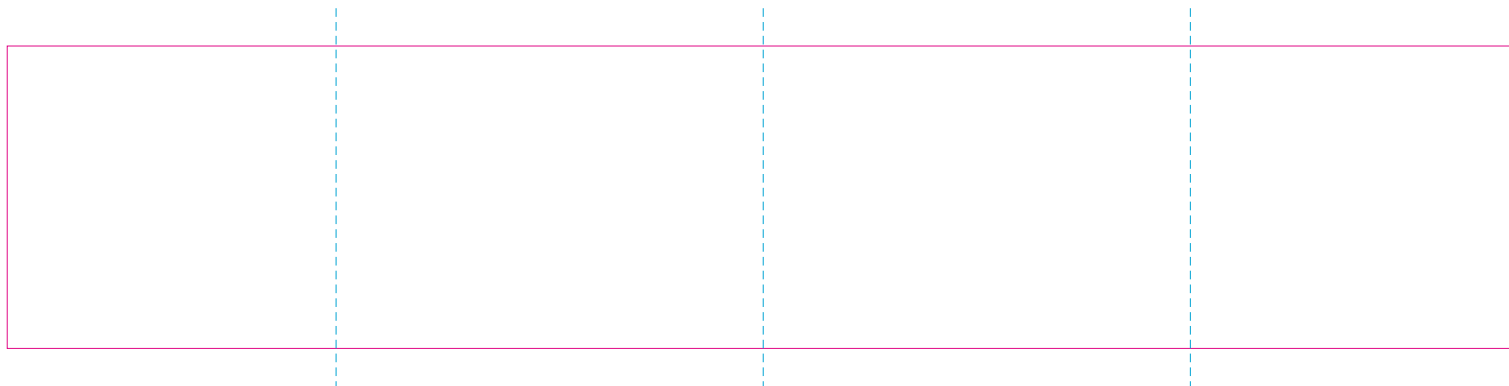

BOTTOM WRAP SECTION

RS

— Edge of graphics

- - - centerlines

resolution: min. 300 DPI

colours: CMYK

formats: TIFF, PDF, EPS, AI, CDR

The pink outline the maximum size of graphic visible on the product.

The blue dash line indicates the center line of the left, right and middle side of object.