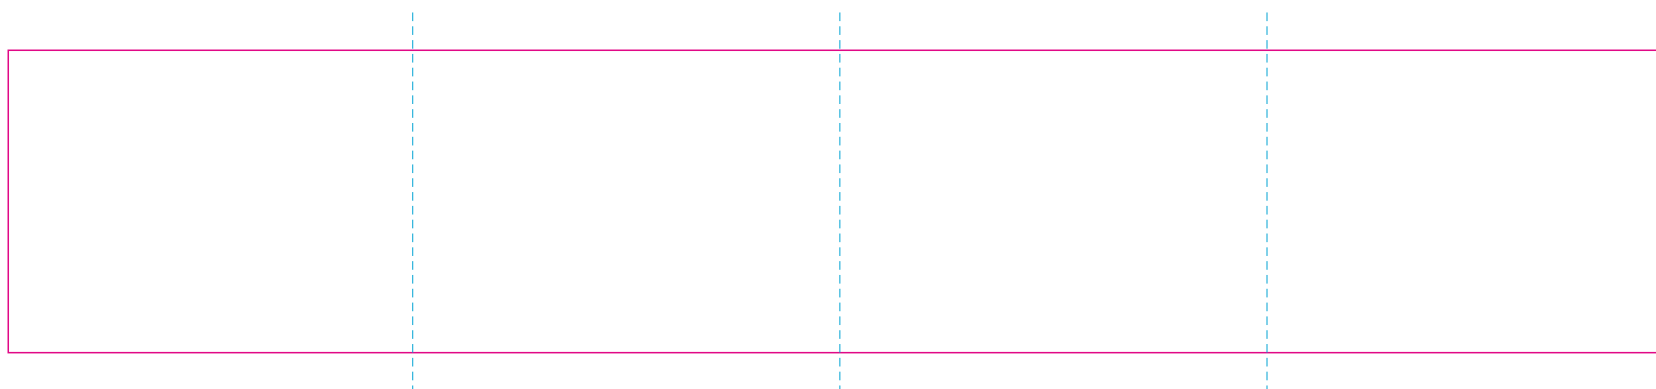

BOTTOM WRAP SECTION

RUV

— Edge of graphics

- - - centerlines

resolution: min. 300 DPI

colours: CMYK

formats: TIFF, PDF, EPS, AI, CDR

The pink outline the maximum size of graphic visible on the product.

The blue dash line indicates the center line of the left, right and middle side of object.