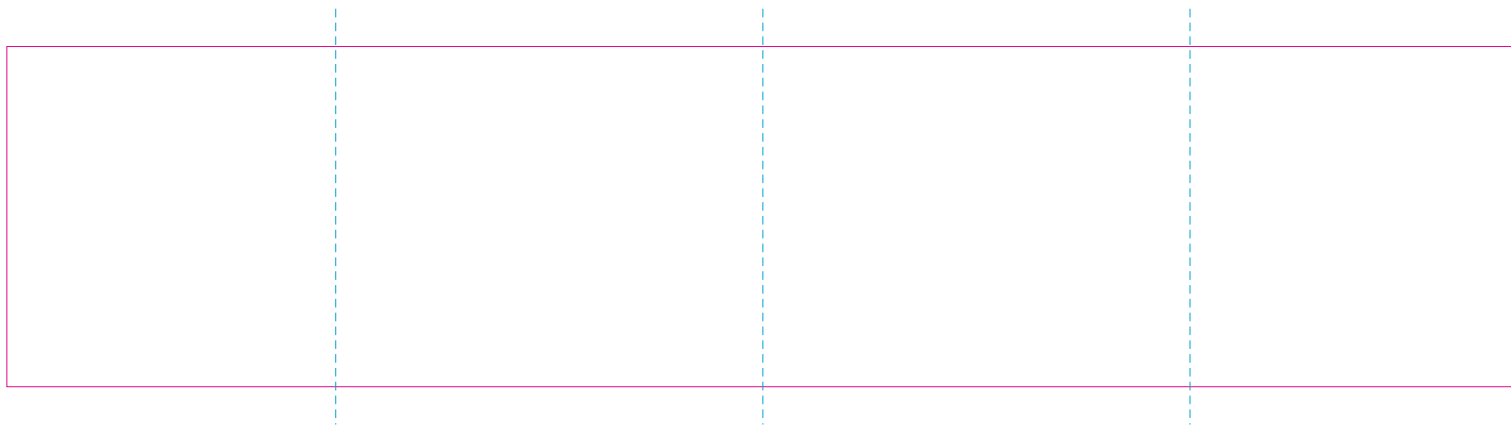

WRAP

RS

— Edge of graphics

- - - centerlines

resolution: min. 300 DPI

colours: CMYK

formats: TIFF, PDF, EPS, AI, CDR

The pink outline the maximum size of graphic visible on the product.

The blue dash line indicates the center line of the left, right and middle side of object.