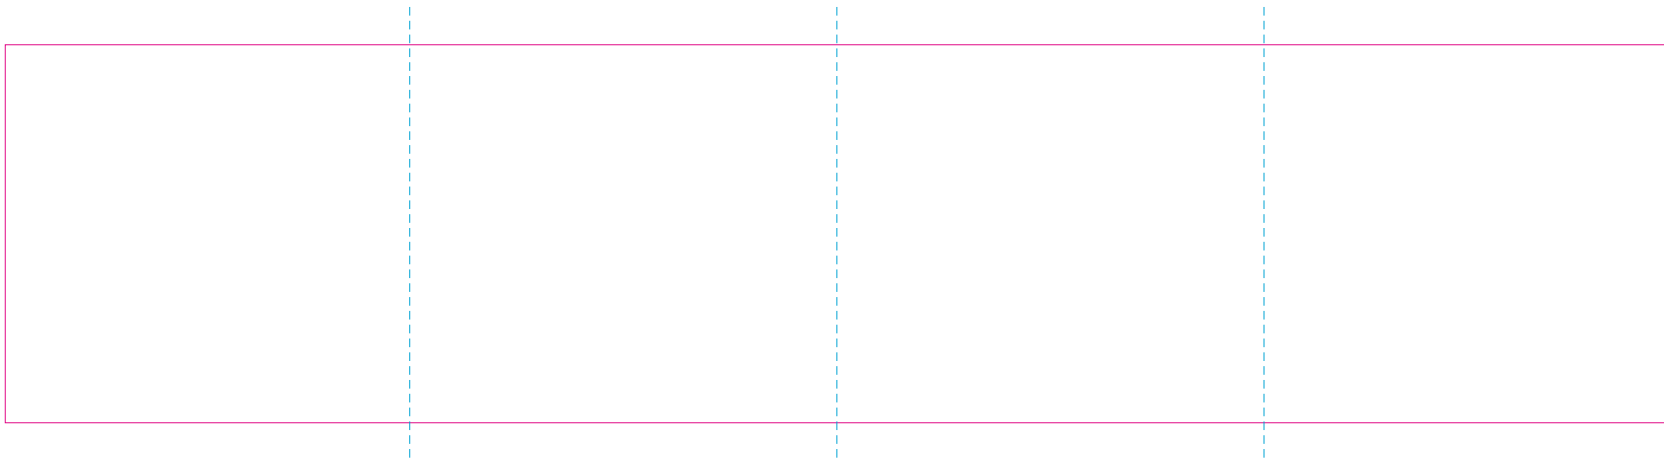

WRAP

ER 2

— Edge of graphics

- - - centerlines

resolution: min. 300 DPI

colours: CMYK

formats: TIFF, PDF, EPS, AI, CDR

The pink outline the maximum size of graphic visible on the product.

The blue dash line indicates the center line of the left, right and middle side of object.