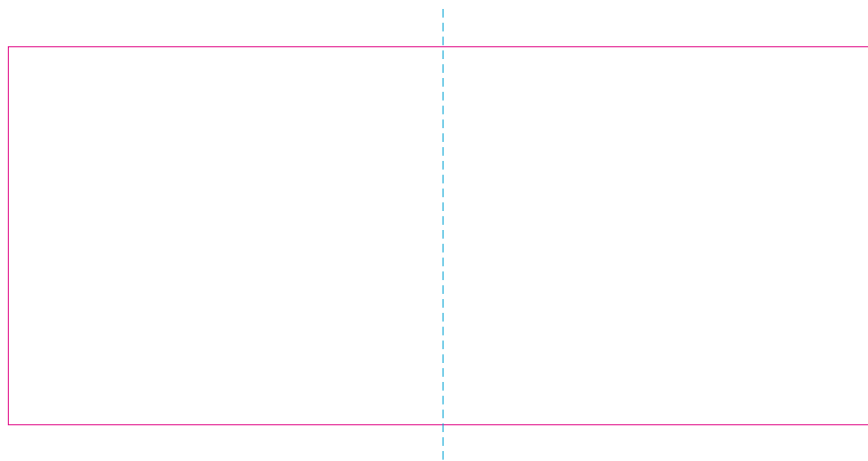

WRAP

ER 1

—— Edge of graphics

- - - - centerlines

resolution: min. 300 DPI

colours: CMYK

formats: TIFF, PDF, EPS, AI, CDR

The pink outline the maximum size of graphic visible on the product.

The blue dash line indicates the center line of the left, right and middle side of object.